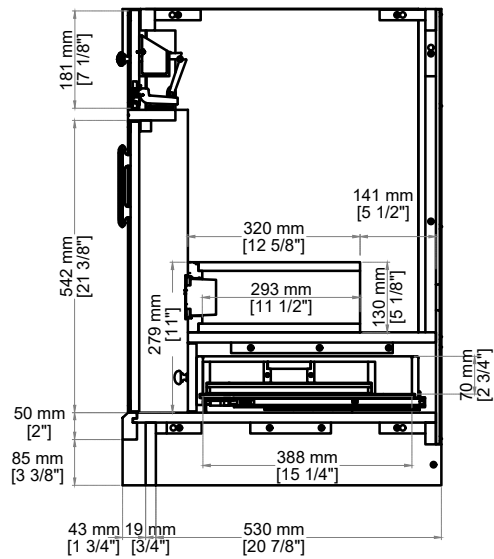

## Features and Materials

Solids: Poplar  
Veneers: Poplar  
Panels: MDF Moisture-Resistant  
Installation Type: Freestanding with Legs  
Number of Basins: One, With Optional 3cm Top  
Number of Doors: Two  
Number of Drawers: Two  
Drawer Box Material and Construction: 12mm, MDF Moisture-Resistant  
English Dovetail Joinery  
Assembly Type: Installation of Optional 3cm Top with Sink  
Assembly Type: Cabinet comes fully assembled  
Hardware Material and Finish: Antimony & Champagne Brass.  
Fits Drain Hole Size: 1 3/4"  
Full Extension, Soft Close Glides  
European Soft Close Hinges  
Adjustable Levelers

## Dimension

Width: 29-5/8"  
Depth: 23-1/4"  
Height: 34-3/4"  
Rough-In Height: 21"

Knob

Visit website for warranty and installation information

<http://www.jamesmartinvanities.com>

# JAMES MARTIN VANITIES®

Top View

Organizer

Front View

Side View

All dimensions are nominal

Diagrams are of cabinet only-James Martin Optional Countertops and sinks are not shown

Visit website for warranty and installation information

# JAMES MARTIN VANITIES®

Top View

Back View

Side View

All dimensions are nominal

Diagrams are of cabinet only-James Martin Optional Countertops and sinks are not shown

Visit website for warranty and installation information