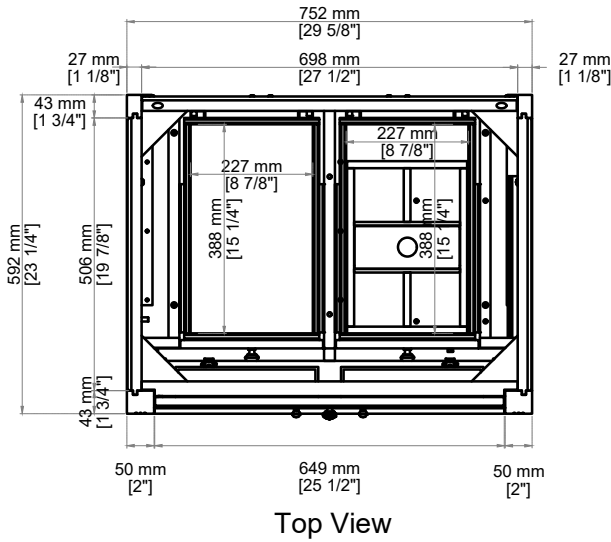

BELLSHIRE 30" SINGLE VANITY

660-V30-HNO
660-V30-BW

JAMES MARTIN VANITIES®