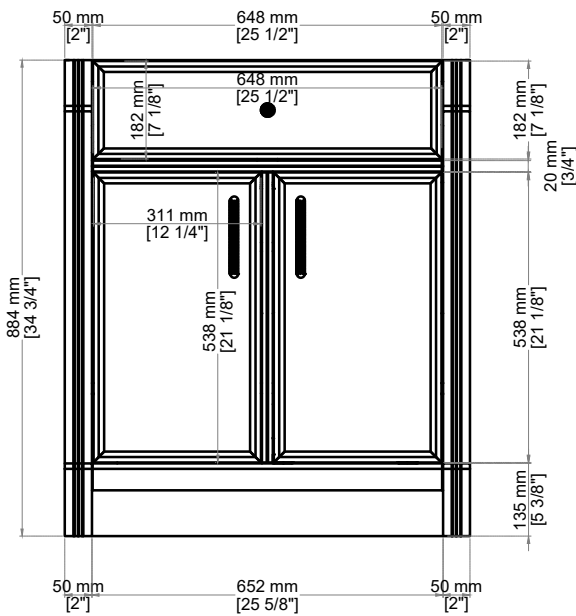

## Features and Materials

Solids: Poplar  
Veneers: Poplar  
Panels: MDF Moisture-Resistant  
Installation Type: Freestanding with Legs  
Number of Basins: One, With Optional 3cm Top  
Number of Doors: Two  
Number of Drawers: Two  
Drawer Box Material and Construction: 12mm, MDF Moisture-Resistant  
English Dovetail Joinery  
Assembly Type: Installation of Optional 3cm Top with Sink  
Assembly Type: Cabinet comes fully assembled  
Hardware Material and Finish: Antimony & Champagne Brass.  
Fits Drain Hole Size: 1 3/4"  
Full Extension, Soft Close Glides  
European Soft Close Hinges  
Adjustable Levelers

## Dimension

Width: 29-5/8"  
Depth: 23-1/4"  
Height: 34-3/4"  
Rough-In Height: 21"

Knob

Visit website for warranty and installation information

<http://www.jamesmartinvanities.com>

# JAMES MARTIN VANITIES®

Top View

Organizer

Front View

Side View

All dimensions are nominal

Diagrams are of cabinet only-James Martin Optional Countertops and sinks are not shown

Visit website for warranty and installation information