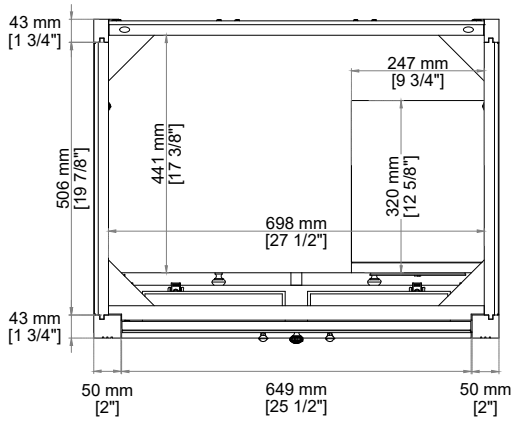

## Features and Materials

Solids: Poplar  
Veneers: Poplar  
Panels: MDF Moisture-Resistant  
Installation Type: Freestanding with Legs  
Number of Basins: One, With Optional 3cm Top  
Number of Doors: Two  
Number of Drawers: Two  
Drawer Box Material and Construction: 12mm, MDF Moisture-Resistant  
English Dovetail Joinery  
Assembly Type: Installation of Optional 3cm Top with Sink  
Assembly Type: Cabinet comes fully assembled  
Hardware Material and Finish: Antimony & Champagne Brass.  
Fits Drain Hole Size: 1 3/4"  
Full Extension, Soft Close Glides  
European Soft Close Hinges  
Adjustable Levelers

## Dimension

Width: 29-5/8"  
Depth: 23-1/4"  
Height: 34-3/4"  
Rough-In Height: 21"

Knob

Visit website for warranty and installation information

<http://www.jamesmartinvanities.com>

# JAMES MARTIN VANITIES®

Top View

Organizer

Front View

Side View

All dimensions are nominal

Diagrams are of cabinet only-James Martin Optional Countertops and sinks are not shown

Visit website for warranty and installation information