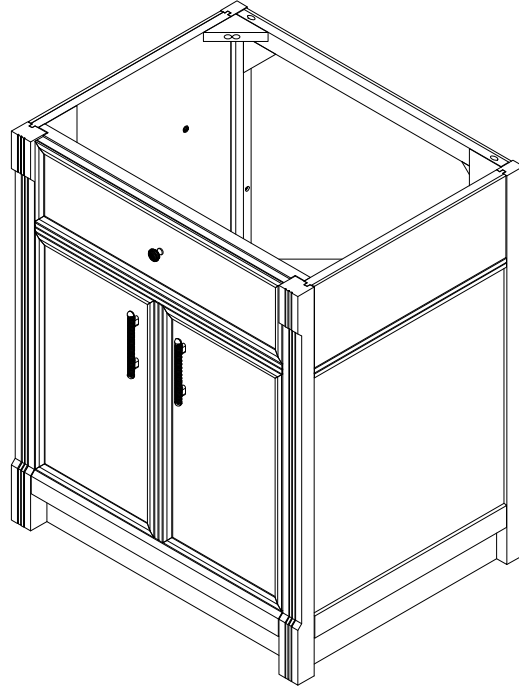

# BELLSHIRE 30" SINGLE VANITY

660-V30-HNO  
660-V30-BW

## Features and Materials

Solids: Poplar  
Veneers: Poplar  
Panels: MDF Moisture-Resistant  
Installation Type: Freestanding with Legs  
Number of Basins: One, With Optional 3cm Top  
Number of Doors: Two  
Number of Drawers: Two  
Drawer Box Material and Construction: 12mm, MDF Moisture-Resistant  
English Dovetail Joinery  
Assembly Type: Installation of Optional 3cm Top with Sink  
Assembly Type: Cabinet comes fully assembled  
Hardware Material and Finish: Antimony & Champagne Brass.  
Fits Drain Hole Size: 1 3/4"  
Full Extension, Soft Close Glides  
European Soft Close Hinges  
Adjustable Levelers

## Dimension

Width: 29-5/8"  
Depth: 23-1/4"  
Height: 34-3/4"  
Rough-In Height: 21"

Knob

Visit website for warranty and installation information

<http://www.jamesmartinvanities.com>