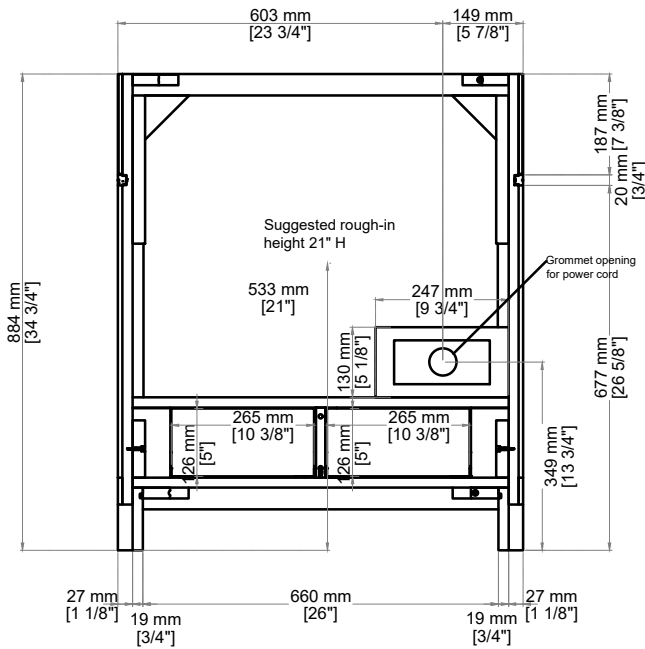

## Features and Materials

Solids: Poplar  
Veneers: Poplar  
Panels: MDF Moisture-Resistant  
Installation Type: Freestanding with Legs  
Number of Basins: One, With Optional 3cm Top  
Number of Doors: Two  
Number of Drawers: Two  
Drawer Box Material and Construction: 12mm, MDF Moisture-Resistant  
English Dovetail Joinery  
Assembly Type: Installation of Optional 3cm Top with Sink  
Assembly Type: Cabinet comes fully assembled  
Hardware Material and Finish: Antimony & Champagne Brass.  
Fits Drain Hole Size: 1 3/4"  
Full Extension, Soft Close Glides  
European Soft Close Hinges  
Adjustable Levelers

## Dimension

Width: 29-5/8"  
Depth: 23-1/4"  
Height: 34-3/4"  
Rough-In Height: 21"

Knob

Visit website for warranty and installation information

<http://www.jamesmartinvanities.com>

# JAMES MARTIN VANITIES®

Top View

Organizer

Front View

Side View

All dimensions are nominal

Diagrams are of cabinet only-James Martin Optional Countertops and sinks are not shown

Visit website for warranty and installation information

# JAMES MARTIN VANITIES®

Top View

Back View

Side View

All dimensions are nominal

Diagrams are of cabinet only-James Martin Optional Countertops and sinks are not shown

Visit website for warranty and installation information