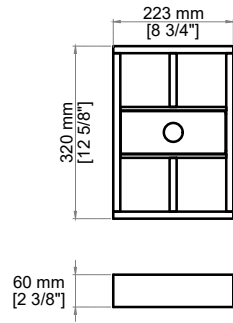

## Features and Materials

Solids: Poplar  
Veneers: Poplar  
Panels: MDF Moisture-Resistant  
Installation Type: Freestanding with Legs  
Number of Basins: One, With Optional 3cm Top  
Number of Doors: Two  
Number of Drawers: Two  
Drawer Box Material and Construction: 12mm, MDF Moisture-Resistant  
English Dovetail Joinery  
Assembly Type: Installation of Optional 3cm Top with Sink  
Assembly Type: Cabinet comes fully assembled  
Hardware Material and Finish: Antimony & Champagne Brass.  
Fits Drain Hole Size: 1 3/4"  
Full Extension, Soft Close Glides  
European Soft Close Hinges  
Adjustable Levelers

## Dimension

Width: 29-5/8"  
Depth: 23-1/4"  
Height: 34-3/4"  
Rough-In Height: 21"

Knob

Visit website for warranty and installation information

<http://www.jamesmartinvanities.com>

# JAMES MARTIN VANITIES®

Top View

Organizer

Front View

Side View

All dimensions are nominal

Diagrams are of cabinet only-James Martin Optional Countertops and sinks are not shown

Visit website for warranty and installation information