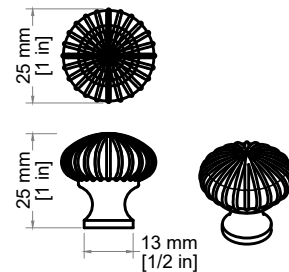

# BELLSHIRE 30" SINGLE VANITY

660-V30-HNO  
660-V30-BW

## Features and Materials

Solids: Poplar  
Veneers: Poplar  
Panels: MDF Moisture-Resistant  
Installation Type: Freestanding with Legs  
Number of Basins: One, With Optional 3cm Top  
Number of Doors: Two  
Number of Drawers: Two  
Drawer Box Material and Construction: 12mm, MDF Moisture-Resistant  
English Dovetail Joinery  
Assembly Type: Installation of Optional 3cm Top with Sink  
Assembly Type: Cabinet comes fully assembled  
Hardware Material and Finish: Antimony & Champagne Brass.  
Fits Drain Hole Size: 1 3/4"  
Full Extension, Soft Close Glides  
European Soft Close Hinges  
Adjustable Levelers

## Dimension

Width: 29-5/8"  
Depth: 23-1/4"  
Height: 34-3/4"  
Rough-In Height: 21"

Knob

Visit website for warranty and installation information

<http://www.jamesmartinvanities.com>