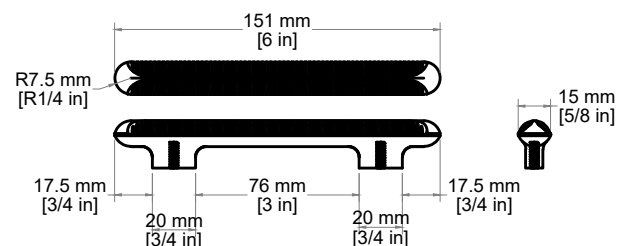

## Features and Materials

Solids: Poplar  
Veneers: Poplar  
Panels: MDF Moisture-Resistant  
Installation Type: Freestanding with Legs  
Number of Basins: One, With Optional 3cm Top  
Number of Doors: Two  
Number of Drawers: Two  
Drawer Box Material and Construction: 12mm, MDF Moisture-Resistant  
English Dovetail Joinery  
Assembly Type: Installation of Optional 3cm Top with Sink  
Assembly Type: Cabinet comes fully assembled  
Hardware Material and Finish: Antimony & Champagne Brass.  
Fits Drain Hole Size: 1 3/4"  
Full Extension, Soft Close Glides  
European Soft Close Hinges  
Adjustable Levelers

## Dimension

Width: 29-5/8"  
Depth: 23-1/4"  
Height: 34-3/4"  
Rough-In Height: 21"

Knob

Visit website for warranty and installation information

<http://www.jamesmartinvanities.com>