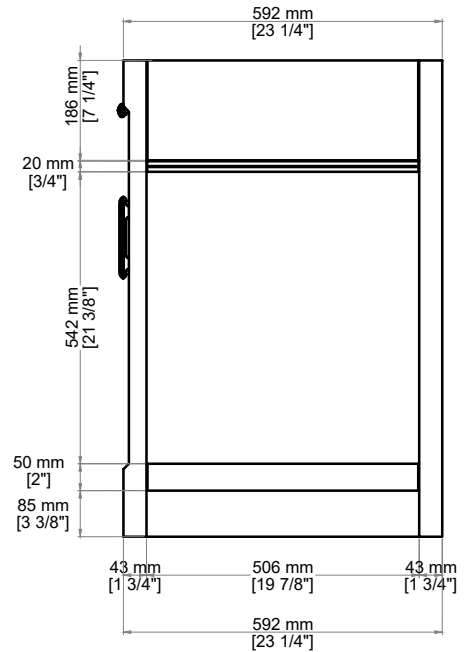

## Features and Materials

Solids: Poplar  
Veneers: Poplar  
Panels: MDF Moisture-Resistant  
Installation Type: Freestanding with Legs  
Number of Basins: One, With Optional 3cm Top  
Number of Doors: Two  
Number of Drawers: Two  
Drawer Box Material and Construction: 12mm, MDF Moisture-Resistant  
English Dovetail Joinery  
Assembly Type: Installation of Optional 3cm Top with Sink  
Assembly Type: Cabinet comes fully assembled  
Hardware Material and Finish: Antimony & Champagne Brass.  
Fits Drain Hole Size: 1 3/4"  
Full Extension, Soft Close Glides  
European Soft Close Hinges  
Adjustable Levelers

## Dimension

Width: 29-5/8"  
Depth: 23-1/4"  
Height: 34-3/4"  
Rough-In Height: 21"

Knob

Visit website for warranty and installation information

<http://www.jamesmartinvanities.com>

# JAMES MARTIN VANITIES®

Top View

Organizer

Front View

Side View

All dimensions are nominal

Diagrams are of cabinet only-James Martin Optional Countertops and sinks are not shown

Visit website for warranty and installation information

# JAMES MARTIN VANITIES®

Top View

Back View

Side View

All dimensions are nominal

Diagrams are of cabinet only-James Martin Optional Countertops and sinks are not shown

Visit website for warranty and installation information