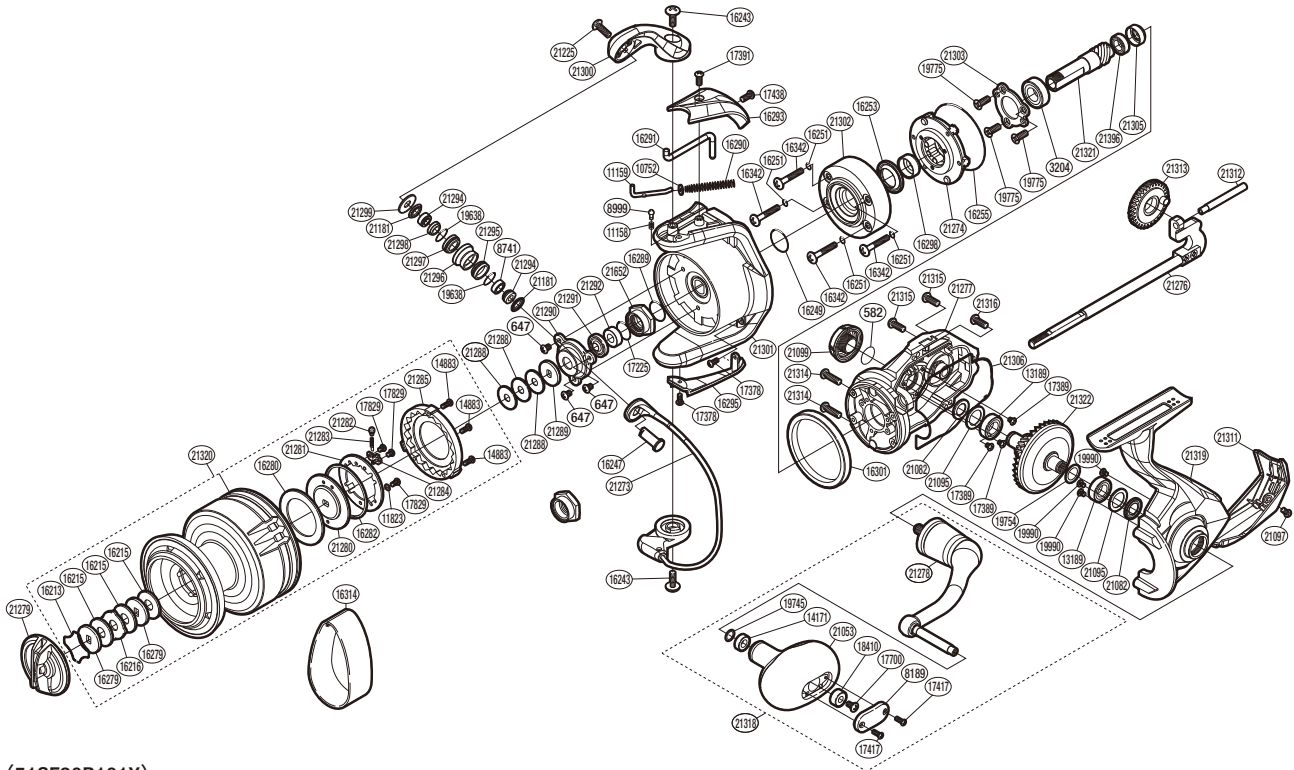

SHIMANO

SARAGOSA

SRG10000SWAPG

(51SF30R101X)

Please note that the number of adjusting washers may not be the same as shown in the exploded views.
(Adjustment will vary with each individual product.)

Part No.	Description	Part No.	Description	Part No.	Description
RD 0582	O Ring	RD17225	O Ring	RD21288	Spool Washer
RD 0647	Screw	RD17378	Screw	RD21289	Spool Support
RD 3204	Ball Bearing	RD17389	Screw	RD21290	Nut Lock Plate
RD 8189	Handle Knob I.D. Plate	RD17391	Screw	RD21291	Bearing Water Proof
RD 8741	Ball Bearing	RD17417	Screw	RD21292	Main Shaft Spacer
RD 8999	Click Pin	RD17438	Screw	RD21294	Line Roller Support Collar
RD10752	Bail Spring Guide A Support	RD17700	Screw	RD21295	Line Roller Bushing
RD11158	Click Spring	RD17829	Screw	RD21296	Line Roller
RD11159	Bail Spring Guide A	RD18410	Handle Knob Bushing A	RD21297	Line Roller Bushing B
RD11823	Washer	RD19638	O Ring	RD21298	Line Roller Collar
RD13189	Ball Bearing	RD19745	Washer	RD21299	Line Roller Plate
RD14171	Handle Knob Bushing B	RD19754	Washer	RD21300	Bail Arm
RD14883	Screw	RD19775	Screw	RD21301	Rotor
RD16213	Drag Washer Retainer	RD19990	Screw	RD21302	Roller Clutch Waterproof Cover
RD16215	Drag Washer	RD21053	Handle Knob Assembly	RD21303	Bearing Retainer
RD16216	Eared Washer	RD21082	Bearing Water Proof	RD21305	Bushing
RD16243	Screw	RD21095	Washer	RD21306	Body Seal
RD16247	Line Roller Support	RD21097	Screw	RD21311	Rear Protector
RD16249	O Ring	RD21099	Handle Screw Cap	RD21312	Oscillating Guide
RD16251	O Ring	RD21181	Line Roller Seal	RD21313	Oscillating Gear
RD16253	Roller Clutch Water Proof	RD21225	Screw	RD21314	Screw
RD16255	Roller Clutch O Ring	RD21273	Bail Assembly	RD21315	Screw
RD16279	Key Washer	RD21274	Roller Clutch Assembly	RD21316	Screw
RD16280	Drag Washer	RD21276	Main Shaft Assembly	RD21318	Handle Assembly
RD16282	Spool Drag Disk Seal	RD21277	Body Assembly	RD21319	Side Cover
RD16289	O Ring	RD21278	Handle Shank Assembly	RD21320	Spool Assembly
RD16290	Bail Spring	RD21279	Drag Knob	RD21321	Pinion Gear
RD16291	Bail Trip Lever	RD21280	Spool Drag Disk	RD21322	Drive Gear
RD16293	Bail Spring Cover	RD21281	Drag Plate Washer	RD21396	Ball Bearing
RD16295	Bail Hold Support Guard	RD21282	Drag Click	RD21652	Rotor Nut
RD16298	Rotor Ring	RD21283	Drag Click Spring		
RD16301	Friction Ring	RD21284	Drag Click Spring Holder		
RD16342	Screw	RD21285	Drag Click Ratchet	RD16314	Line Band (Accessory)