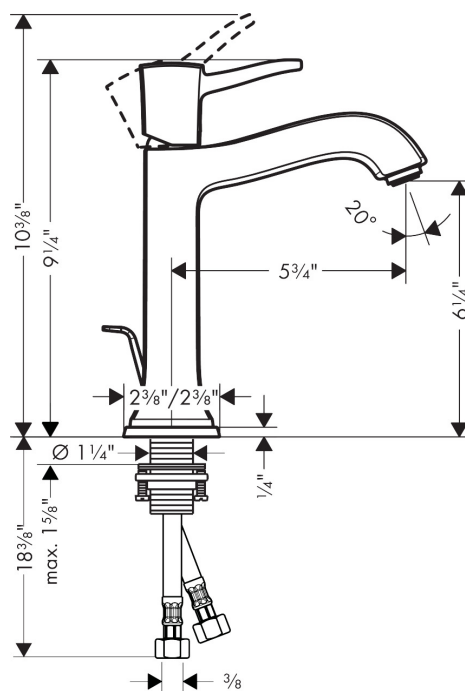

Brand	hansgrohe
Art. Name	Metropol Classic Single-Hole Faucet 160 with Pop-Up Drain, 1.2 GPM
Art. Nr.	31302831
Surface	polished nickel
Pos.	1

Product Picture

Drawing

Technology

Features

- Spray modes: Aerated spray
- Flow: 1.2 GPM (4.5 L/Min)
- Ceramic cartridge
- Includes pop-up drain