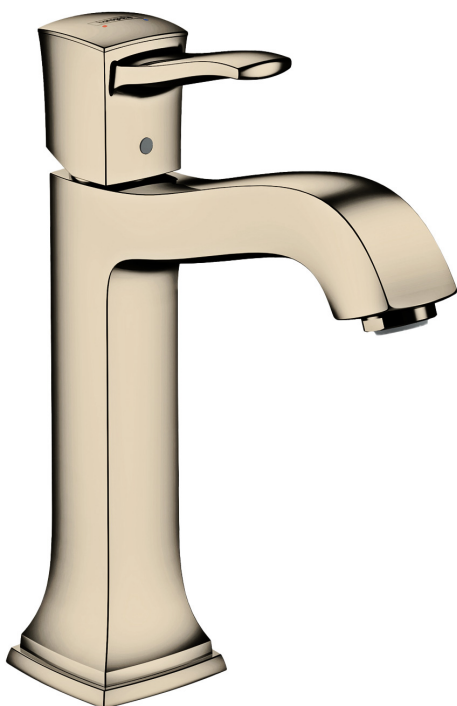

Brand	hansgrohe
Art. Name	Metropol Classic Single-Hole Faucet 160 with Pop-Up Drain, 1.2 GPM
Art. Nr.	31302831
Surface	polished nickel
Pos.	1

Product Picture

Drawing

Technology

Features

- Spray modes: Aerated spray
- Flow: 1.2 GPM (4.5 L/Min)
- Ceramic cartridge
- Includes pop-up drain