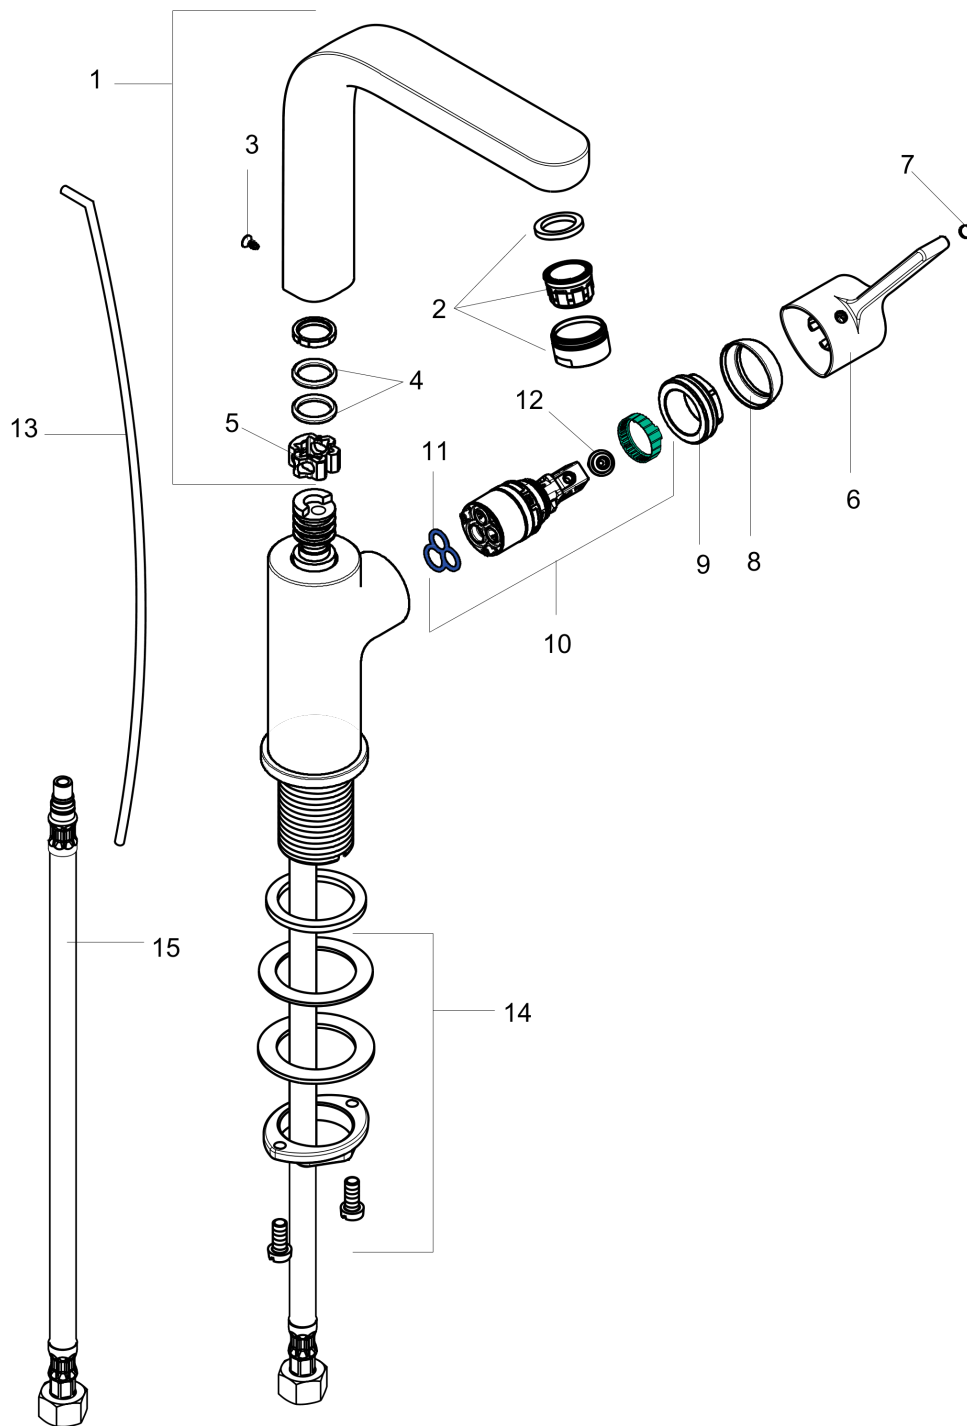

Metris S

Single-Hole Faucet 230 with Swivel Spout and Pop-Up Drain, 1.2 GPM

Finishes : **chrome** Part no. : **31161001**

Description

Features

- Swivel range 120°
- Aerated spray
- Flow: 1.2 GPM (4.5 L/Min)
- Ceramic cartridge
- Includes pop-up drain

Item details

List Price \$ 467.00

Technology

Compliance

Product image

Scale drawing

Metris S
Single-Hole Faucet 230 with Swivel Spout and Pop-Up Drain, 1.2 GPM
 Finishes : **chrome** Part no. : **31161001**

Exploded drawing

Year of production: >07/16

Metris S

Single-Hole Faucet 230 with Swivel Spout and Pop-Up Drain, 1.2 GPM

Finishes : **chrome** Part no. : **31161001**

Spare parts list

Year of production: >07/16

Pos.	Description	Part no.	Price	PU
1	spout cpl.	95653000	-	1
2	aerator M24x1 (4,5 l/min)	92877000	-	1
3	screw	97662000	-	1
4	O-Ring 14x2,5	98189000	-	1
5	axialring	97558000	-	1
6	handle	95652000	-	1
7	screw cover	96338000	-	1
8	flange	95493000	-	1
9	nut	95178000	-	1
10	cartridge, assy	95973001	-	1
11	seal	98865000	-	1
12	locking screw for handle	95140000	-	1
13	pull rod	96657000	-	1
14	fixing set (Ø 32)	13961000	-	1
15	connection hose 18½" M8x0,75 3/8"	96321001	-	1
a	pop up waste	94159000	-	1