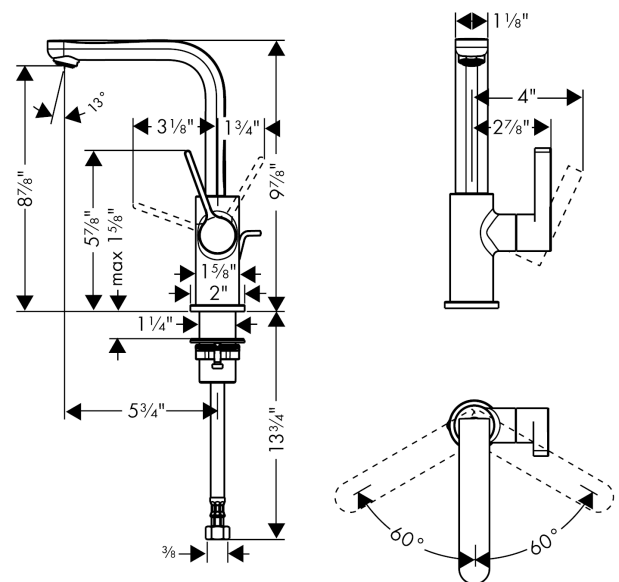

Metris S

Single-Hole Faucet 230 with Swivel Spout and Pop-Up Drain, 1.2 GPM

Finishes : **chrome** Part no. : **31161001**

Description

Features

- Swivel range 120°
- Aerated spray
- Flow: 1.2 GPM (4.5 L/Min)
- Ceramic cartridge
- Includes pop-up drain

Item details

List Price \$ 467.00

Technology

Compliance

Product image

Scale drawing

Metris S
Single-Hole Faucet 230 with Swivel Spout and Pop-Up Drain, 1.2 GPM
 Finishes : **chrome** Part no. : **31161001**

Exploded drawing

Year of production: >07/16

Metris S

Single-Hole Faucet 230 with Swivel Spout and Pop-Up Drain, 1.2 GPM

Finishes : **chrome** Part no. : **31161001**

Spare parts list

Year of production: >07/16

Pos.	Description	Part no.	Price	PU
1	spout cpl.	95653000	-	1
2	aerator M24x1 (4,5 l/min)	92877000	-	1
3	screw	97662000	-	1
4	O-Ring 14x2,5	98189000	-	1
5	axialring	97558000	-	1
6	handle	95652000	-	1
7	screw cover	96338000	-	1
8	flange	95493000	-	1
9	nut	95178000	-	1
10	cartridge, assy	95973001	-	1
11	seal	98865000	-	1
12	locking screw for handle	95140000	-	1
13	pull rod	96657000	-	1
14	fixing set (Ø 32)	13961000	-	1
15	connection hose 18½" M8x0,75 3/8"	96321001	-	1
a	pop up waste	94159000	-	1