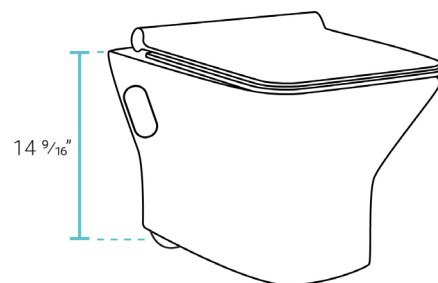

- Wall Actuator: SM-WC001, SM-WC002, SM-WC003 *
- In-Wall Tank Carrier System: SM-WC424, SM-WC426

* Color & style options available

Features:

- Space saving, wall-hung design
- Square bowl
- Glazed ceramic
- Adjustable bowl height
- Quick-release, soft-close seat

Installation:

- Wall hung

Colors & Finishes:

- White: SM-WT455
- Matte Black: SM-WT455MB

Specifications:

- N.W: 55.99 lb.
- L: 21 7/16" x W: 14 3/8" x H: 14 9/16"

Fantôme M 2x4 Concealed Tank Carrier System

Swiss Madison®
well made forever

for Wall-Hung Toilet

SM-WC424

Included Parts:

- Discharge Pipe: SM-CPT24
- Flush Valve: SM-CPT31
- Flush Valve Holder: SM-CPT35
- Inlet / Outlet Pipes: SM-CPT42
- Water Tank Pipe: SM-CPT44
- Fill Valve: SM-CPT53
- Tank O-Ring: SM-CPT69
- Water Supply Line: SM-CPT70
- Inlet O-Ring: SM-CPT87
- Water Tank Pipe O-Ring: SM-CPT88
- Flush Valve Set Board: SM-CPT89
- Actuator Cover: SM-CPT90
- Fill Valve Clip: SM-CPT92
- Transmission Bracket: SM-CPT95
- Kit Pack: SM-CPT99
- Bolt Kit: SM-TPT122
- Discharge Pipe Bracket: SM-TPT24
- Discharge Pipe Clamp: SM-TPT25