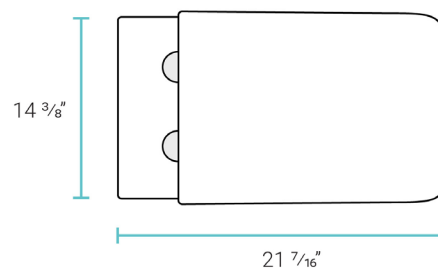

Installation:

- Wall hung

Colors & Finishes:

- White: SM-WT455
- Matte Black: SM-WT455MB

Specifications:

- N.W: 55.99 lb.
- L: 21 7/16" x W: 14 3/8" x H: 14 9/16"

Fantôme M 2x4 Concealed Tank Carrier System

Installation:

- In-wall

Specifications:

- N.W: 33.0 lb.
- L: 22 ¹³/₁₆" x W: 4 ³/₄" x H: 51 ³/₁₆"

Dual-Flush Flush Actuator SM-WC001Z

Features:

- ABS material
- Dual-flush push buttons

Installation: