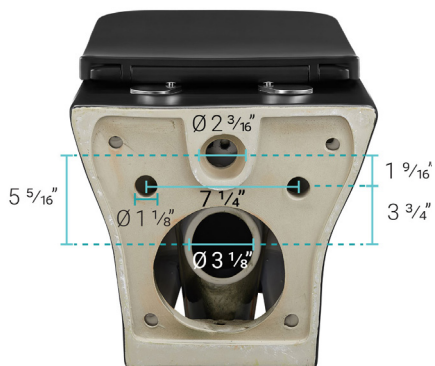

Installation:

- Wall hung

Colors & Finishes:

- White: SM-WT455
- Matte Black: SM-WT455MB

Specifications:

- N.W: 55.99 lb.
- L: 21 7/16" x W: 14 3/8" x H: 14 9/16"

Fantôme M 2x4 Concealed Tank Carrier System

Swiss Madison®
well made forever

for Wall-Hung Toilet

SM-WC424

Included Parts:

- Discharge Pipe: SM-CPT24
- Flush Valve: SM-CPT31
- Flush Valve Holder: SM-CPT35
- Inlet / Outlet Pipes: SM-CPT42
- Water Tank Pipe: SM-CPT44
- Fill Valve: SM-CPT53
- Tank O-Ring: SM-CPT69
- Water Supply Line: SM-CPT70
- Inlet O-Ring: SM-CPT87
- Water Tank Pipe O-Ring: SM-CPT88
- Flush Valve Set Board: SM-CPT89
- Actuator Cover: SM-CPT90
- Fill Valve Clip: SM-CPT92
- Transmission Bracket: SM-CPT95
- Kit Pack: SM-CPT99
- Bolt Kit: SM-TPT122
- Discharge Pipe Bracket: SM-TPT24
- Discharge Pipe Clamp: SM-TPT25

Required Parts (sold separately):

- Flush Actuator Plate *
 - Wall-Hung Toilet *
- * Sold by Swiss Madison

Features:

- Saves space with concealed tank
- Strong, secure hold
- Easy tank access
- Adjustable height

Installation:

- In-wall

Specifications:

- N.W: 33.0 lb.
- L: 22 ¹³/₁₆" x W: 4 ³/₄" x H: 51 ³/₁₆"

Dual-Flush Flush Actuator SM-WC001Z

Features:

- ABS material
- Dual-flush push buttons

Installation: