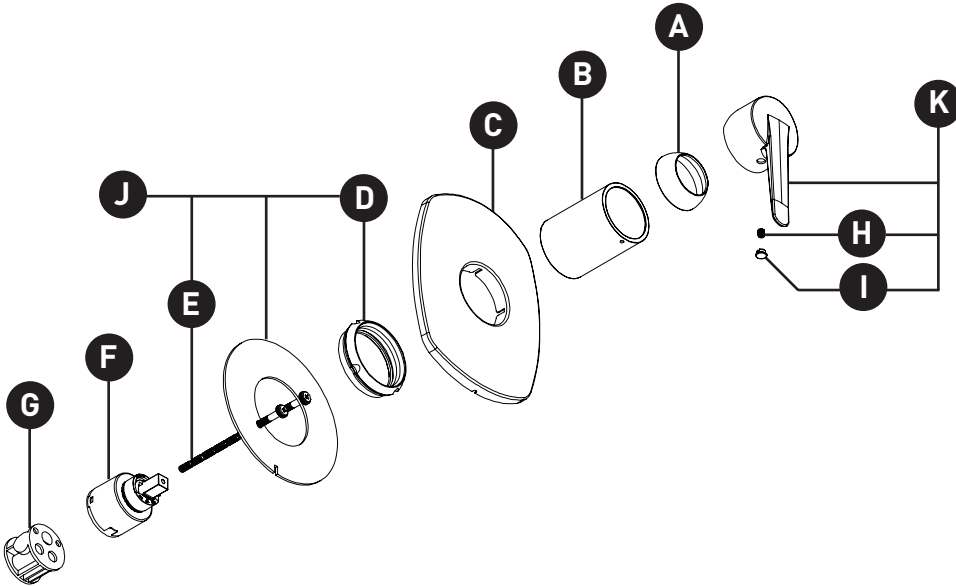

ORDER BY PART NUMBER

ILLUSTRATED PARTS

TVY51

Type P Valve Trim

ID	Kit Number	Finish
*A	052-114	See below
*B	053-004	See below
*C	S213326C	See below
D	302-414	N/A
E	392-207 (2x)	N/A
F	401-016	N/A
G	405-010	N/A
*H	152-060	See below
*I	003-421	See below
J	S5-948	N/A
*K	1490	See below