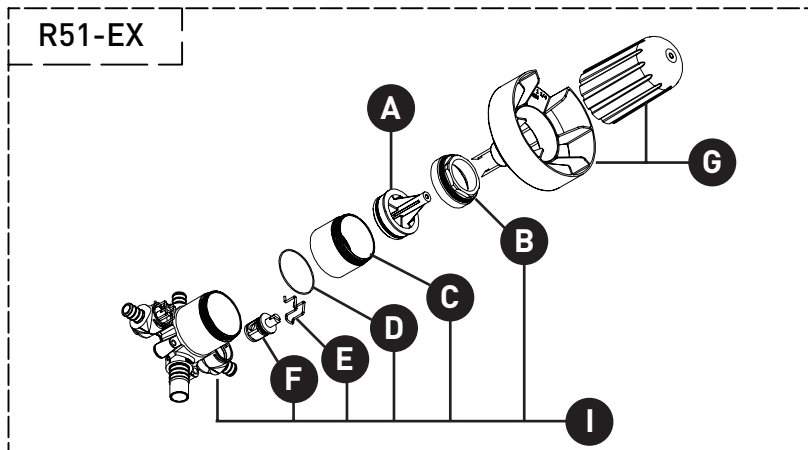

ORDER BY PART NUMBER

ILLUSTRATED PARTS

R51

Type P Rough without Cartridge

ID	Kit Number	Finish
A	7511	N/A
B	305-075	N/A
C	039-516	N/A
D	210-400	N/A
E	390-127 (2x)	N/A
F	7441 (2x)	N/A
G	0908	N/A
H	0151	N/A
I	0151-EX	N/A
J	0151-SPEX	N/A

For warranty or additional information, contact:

US Customers

U.S.A.
houseofrohl.com/support
1-800-777-9762

Canadian Customers

QUEBEC / MARITIMES / WESTERN CANADA
QUÉBEC / MARITIMES / QUÉST CANADIEN
QUEBEC / MARITIMOS / CANADA OCCIDENTAL
houseofrohl.ca/support
1-866-473-8442

ONTARIO
houseofrohl.ca/support
1-800-287-5354