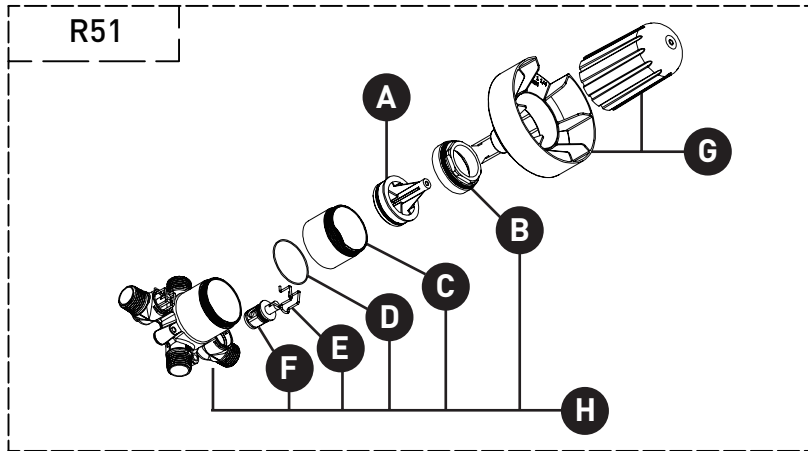

ORDER BY PART NUMBER

ILLUSTRATED PARTS

TVY51

Type P Valve Trim

ID	Kit Number	Finish
*A	052-114	See below
*B	053-004	See below
*C	S213326C	See below
D	302-414	N/A
E	392-207 (2x)	N/A
F	401-016	N/A
G	405-010	N/A
*H	152-060	See below
*I	003-421	See below
J	S5-948	N/A
*K	1490	See below

ONTARIO
houseofrohl.ca/support
1-800-287-5354

ORDER BY PART NUMBER

ILLUSTRATED PARTS

R51

Type P Rough without Cartridge

ID	Kit Number	Finish
A	7511	N/A
B	305-075	N/A
C	039-516	N/A
D	210-400	N/A
E	390-127 (2x)	N/A
F	7441 (2x)	N/A
G	0908	N/A
H	0151	N/A
I	0151-EX	N/A
J	0151-SPEX	N/A