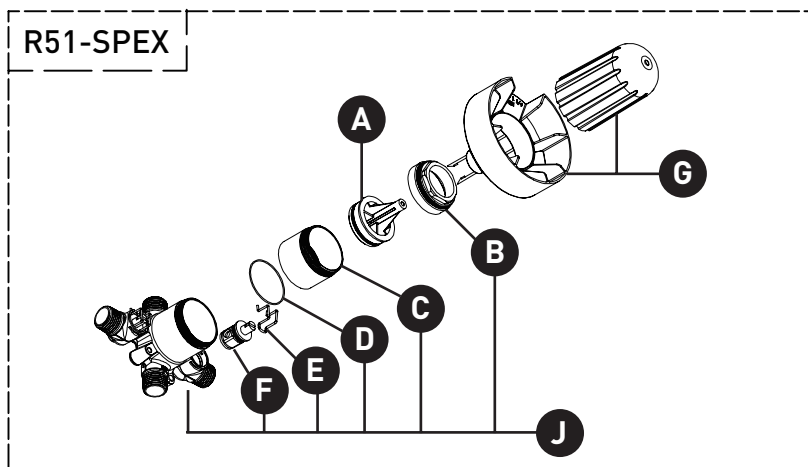

ORDER BY PART NUMBER

ILLUSTRATED PARTS

R51

Type P Rough without Cartridge

ID	Kit Number	Finish
A	7511	N/A
B	305-075	N/A
C	039-516	N/A
D	210-400	N/A
E	390-127 (2x)	N/A
F	7441 (2x)	N/A
G	0908	N/A
H	0151	N/A
I	0151-EX	N/A
J	0151-SPEX	N/A

For warranty or additional information, contact:

US Customers

U.S.A.
houseofrohl.com/support
1-800-777-9762

Canadian Customers

QUEBEC / MARITIMES / WESTERN CANADA
QUÉBEC / MARITIMES / QUÉST CANADIEN
QUEBEC / MARITIMOS / CANADA OCCIDENTAL
houseofrohl.ca/support
1-866-473-8442

ONTARIO
houseofrohl.ca/support
1-800-287-5354