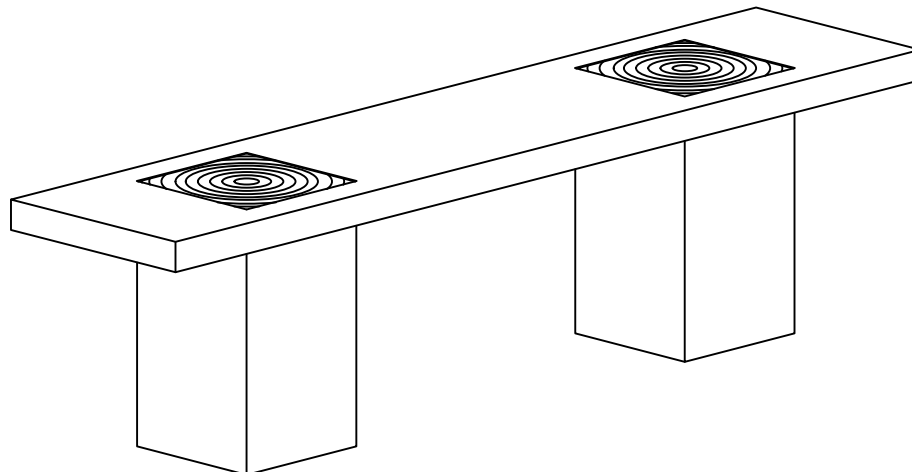

MODESTO BENCH ASSEMBLY INSTRUCTIONS

PARTS PACKING CONFIGURATIONS

BOX #1

A. BENCH TOP 1 PC

BOX #2

B. PEDESTAL BASE 2 PCS

HARDWARE ENCLOSED IN CARTON

No	Description	Photo	Quantity
1	ALLEN BOLT (5/16 x 1-1/2)		8 PCS
2	LOCK WASHER (5/16)		8 PCS
3	FLAT WASHER (5/16)		8 PCS
4	ALLEN KEY		1 PC

MODESTO BENCH FULLY ASSEMBLED

STEP 1:

FULLY ASSEMBLED