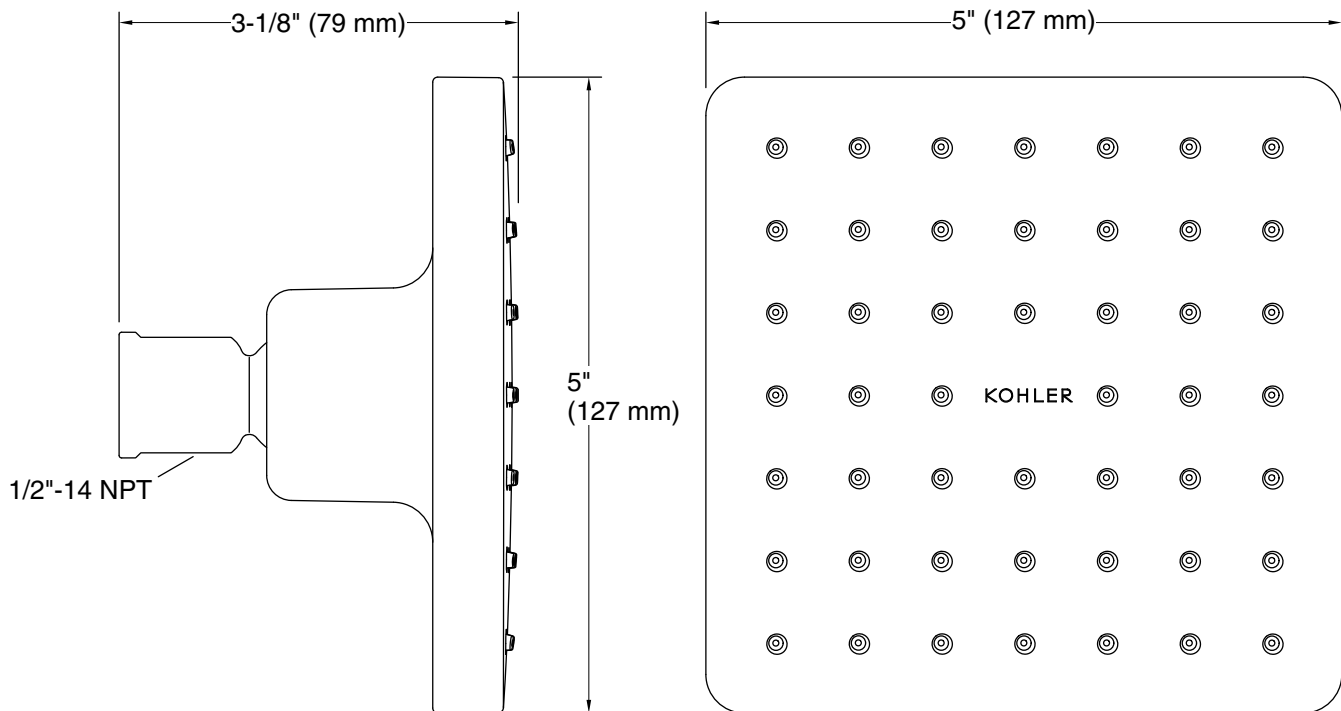

Features

- Single-function showerhead with 48 nozzle 5" (127 mm) diameter sprayface
- Optimized sprayface for maximum performance
- 1.75 gpm (6.6 lpm) maximum flow rate at 45 psi (3.1 bar)
- MasterClean™ sprayface features an easy-to-clean surface that withstands mineral buildup and maximizes spray performance
- Coordinates with other products in the Parallel collection

Installation

- 1/2" -14 NPT connection
- Wall-mount

Recommended Products/Accessories

K-7397 Shower Arm and Flange

Codes/Standards

ASME A112.18.1/CSA B125.1
DOE - Energy Policy Act 1992
EPA WaterSense®
California Energy Commission (CEC)
IAPMO Certification

Technical Information

All product dimensions are nominal.

Drain included: No

Handshower:

Rated maximum flow: 0 gal/min (0 l/min)

Showerhead/Body Spray:

Rated maximum flow: 1.75 gal/min (6.6 l/min)

Notes