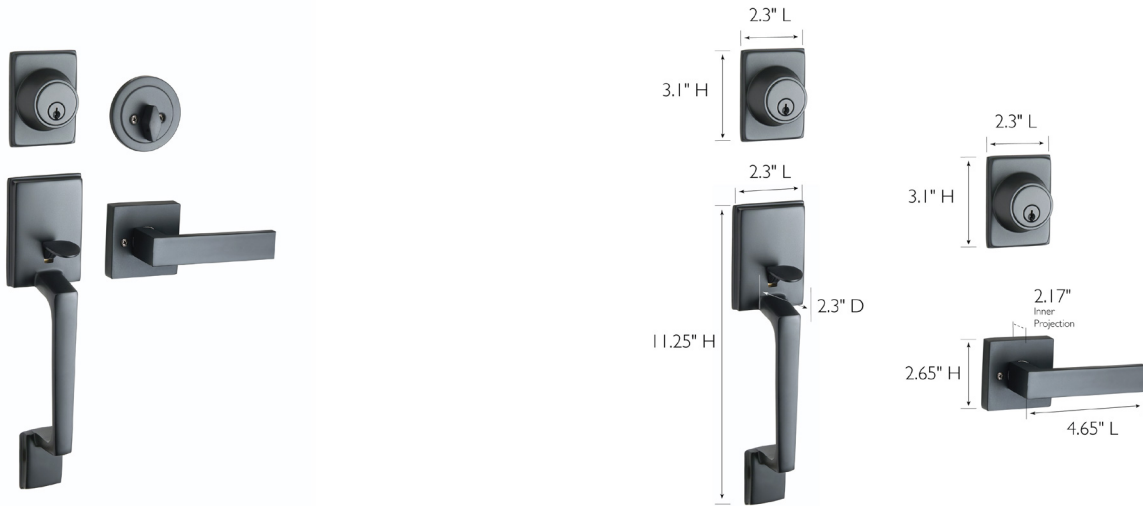

Moderno 2-Way Adjustable Karsen Handset Matte Black

SPECIFICATIONS

MATERIAL CONSTRUCTION:	Zinc	KEYWAY:	KW
LOCK FUNCTION:	Entry Handleset	REMOVABLE CORE:	No
DEADBOLT FUNCTION:	N/A	LATCH FACEPLATE:	N/A
EXTERIOR MAX PROJECTION:	2.3	LATCH BACKSET:	Adj. 2-3/8" - 2-3/4"
INTERIOR MAX PROJECTION:	2.6	LATCH TYPE:	2 Way (fixed faceplate)
KNOB VS. LEVER:	Lever	LATCHBOLT THROW DISTANCE:	.5
KNOB DIMENSIONS:	N/A	# PINS IN CYLINDER:	5
LEVER LENGTH:	4.65"	ANTI-BUMP PIN INSTALLED:	Yes
ROSE DIMENSIONS:	2.65" H x 2.65" W	# KEYS INCLUDED:	2
ROSETTE / ESCUTCHEON SHAPE:	Square	SPINDLE TYPE:	Square
CROSS BORE:	2.13"	MOUNTING HARDWARE INCLUDED:	Yes
EDGE BORE:	1"	TOOLS NEEDED FOR INSTALLATION:	Phillips Screwdriver
HANDING:	Reversible	ASSEMBLED WEIGHT:	4.31 lbs.
REKEYABLE?:	Yes		