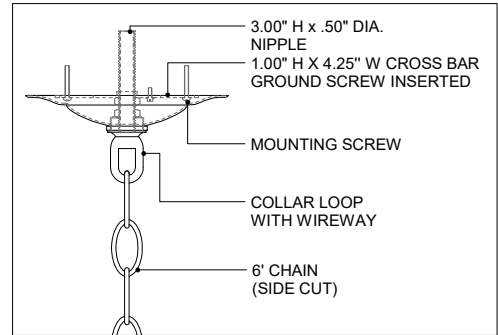

31.00" DIA. BODY
 6.00" DIA. CANOPY
 1.00" H X 4.25" W
 CROSS BAR

TOP VIEW

CANOPY DETAIL

FRONT VIEW

9000-0971

ALL WORK © 2022 CURREY & COMPANY