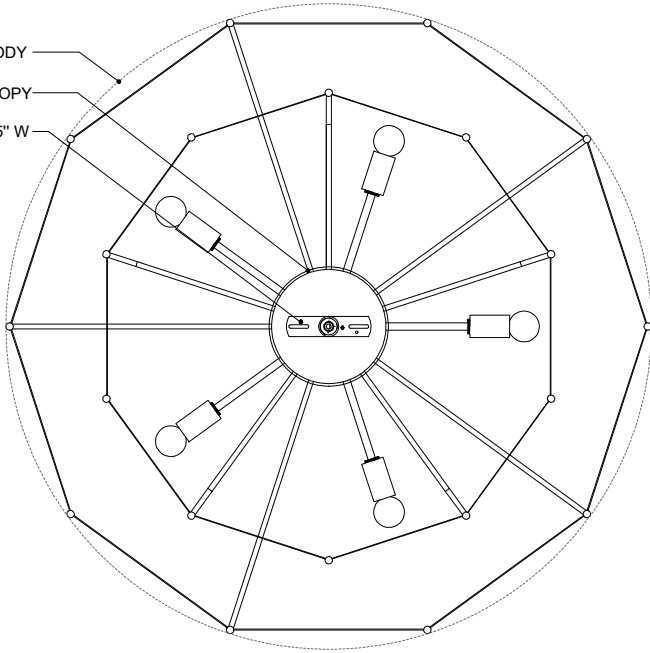

31.00" DIA. BODY
 6.00" DIA. CANOPY
 1.00" H X 4.25" W
 CROSS BAR

TOP VIEW

CANOPY DETAIL

FRONT VIEW

9000-0971

ALL WORK © 2022 CURREY & COMPANY