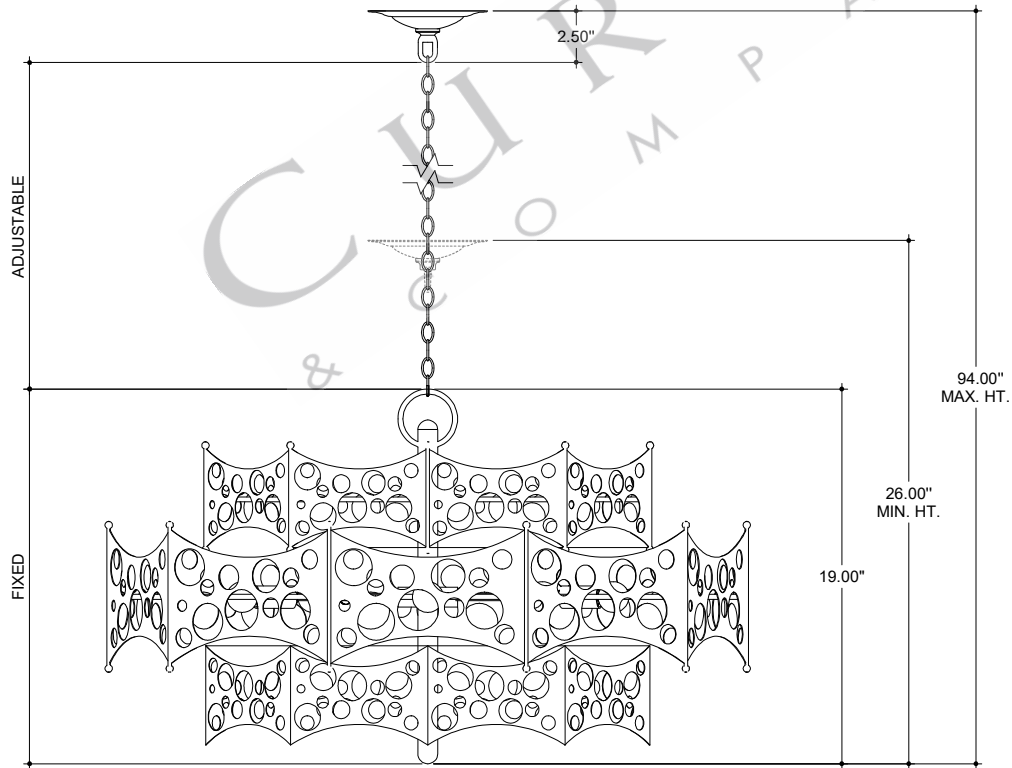

31.00" DIA. BODY
 6.00" DIA. CANOPY
 1.00" H X 4.25" W
 CROSS BAR

TOP VIEW

CANOPY DETAIL

FRONT VIEW

9000-0971

ALL WORK © 2022 CURREY & COMPANY