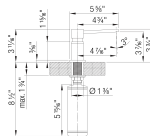

LATO Soap Dispenser, SKU 402299 Brass PVD

Product Features

- Solid brass/zamac construction
- Refillable from above the deck
- Suitable for liquid dish or hand soap
- 10 fl oz. (300 ml) capacity bottle

Design and Planning Tips