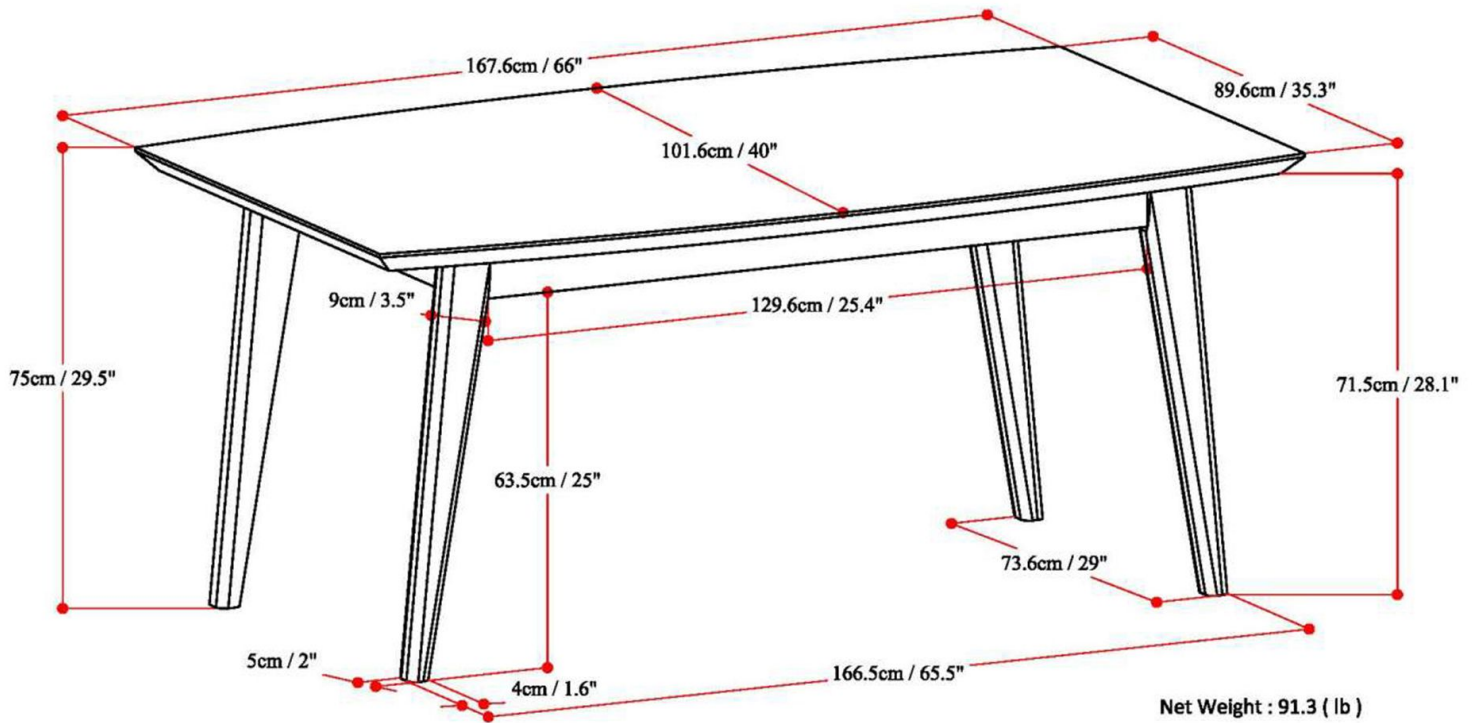

Net Weight: 16 (lbs)

Net Weight : 91.3 (lb)