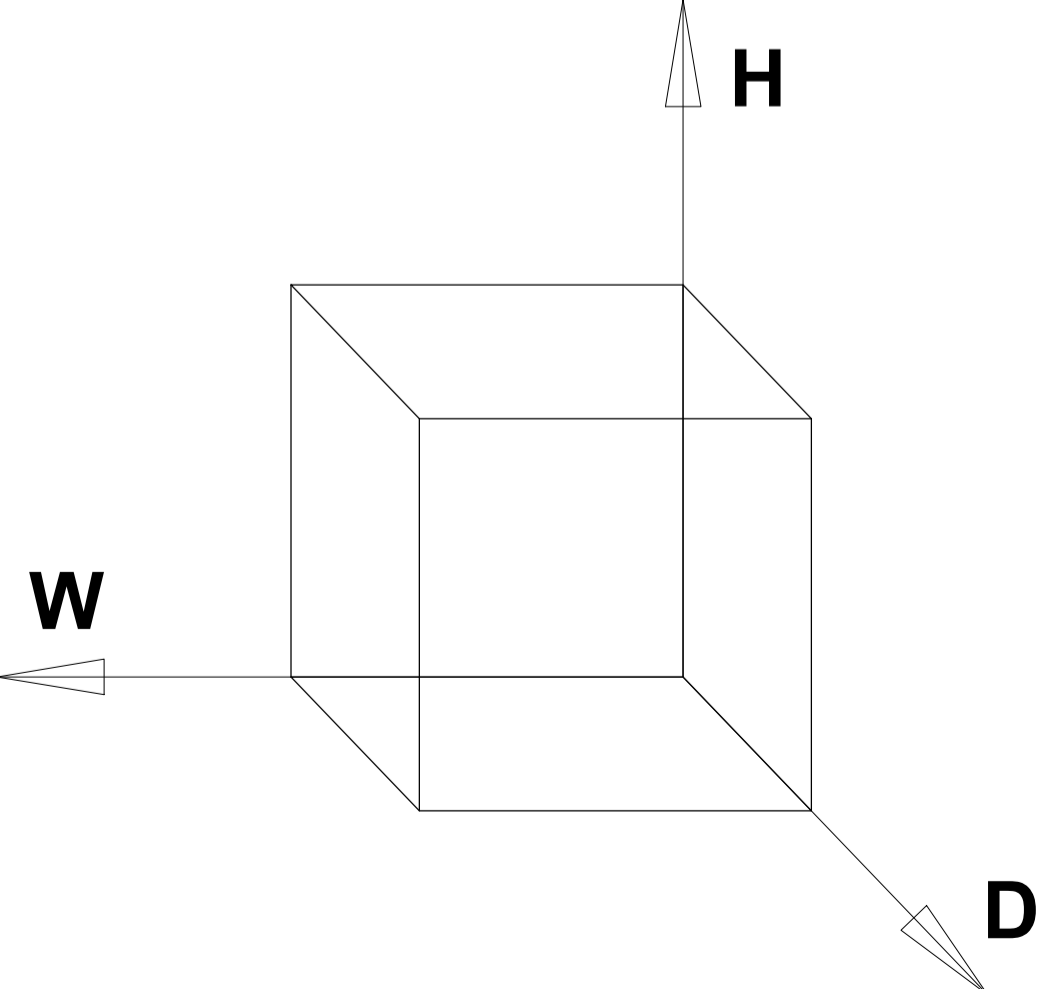

Danner Side Table

Net Weight: 13.07 lbs / 5.93 Kgs