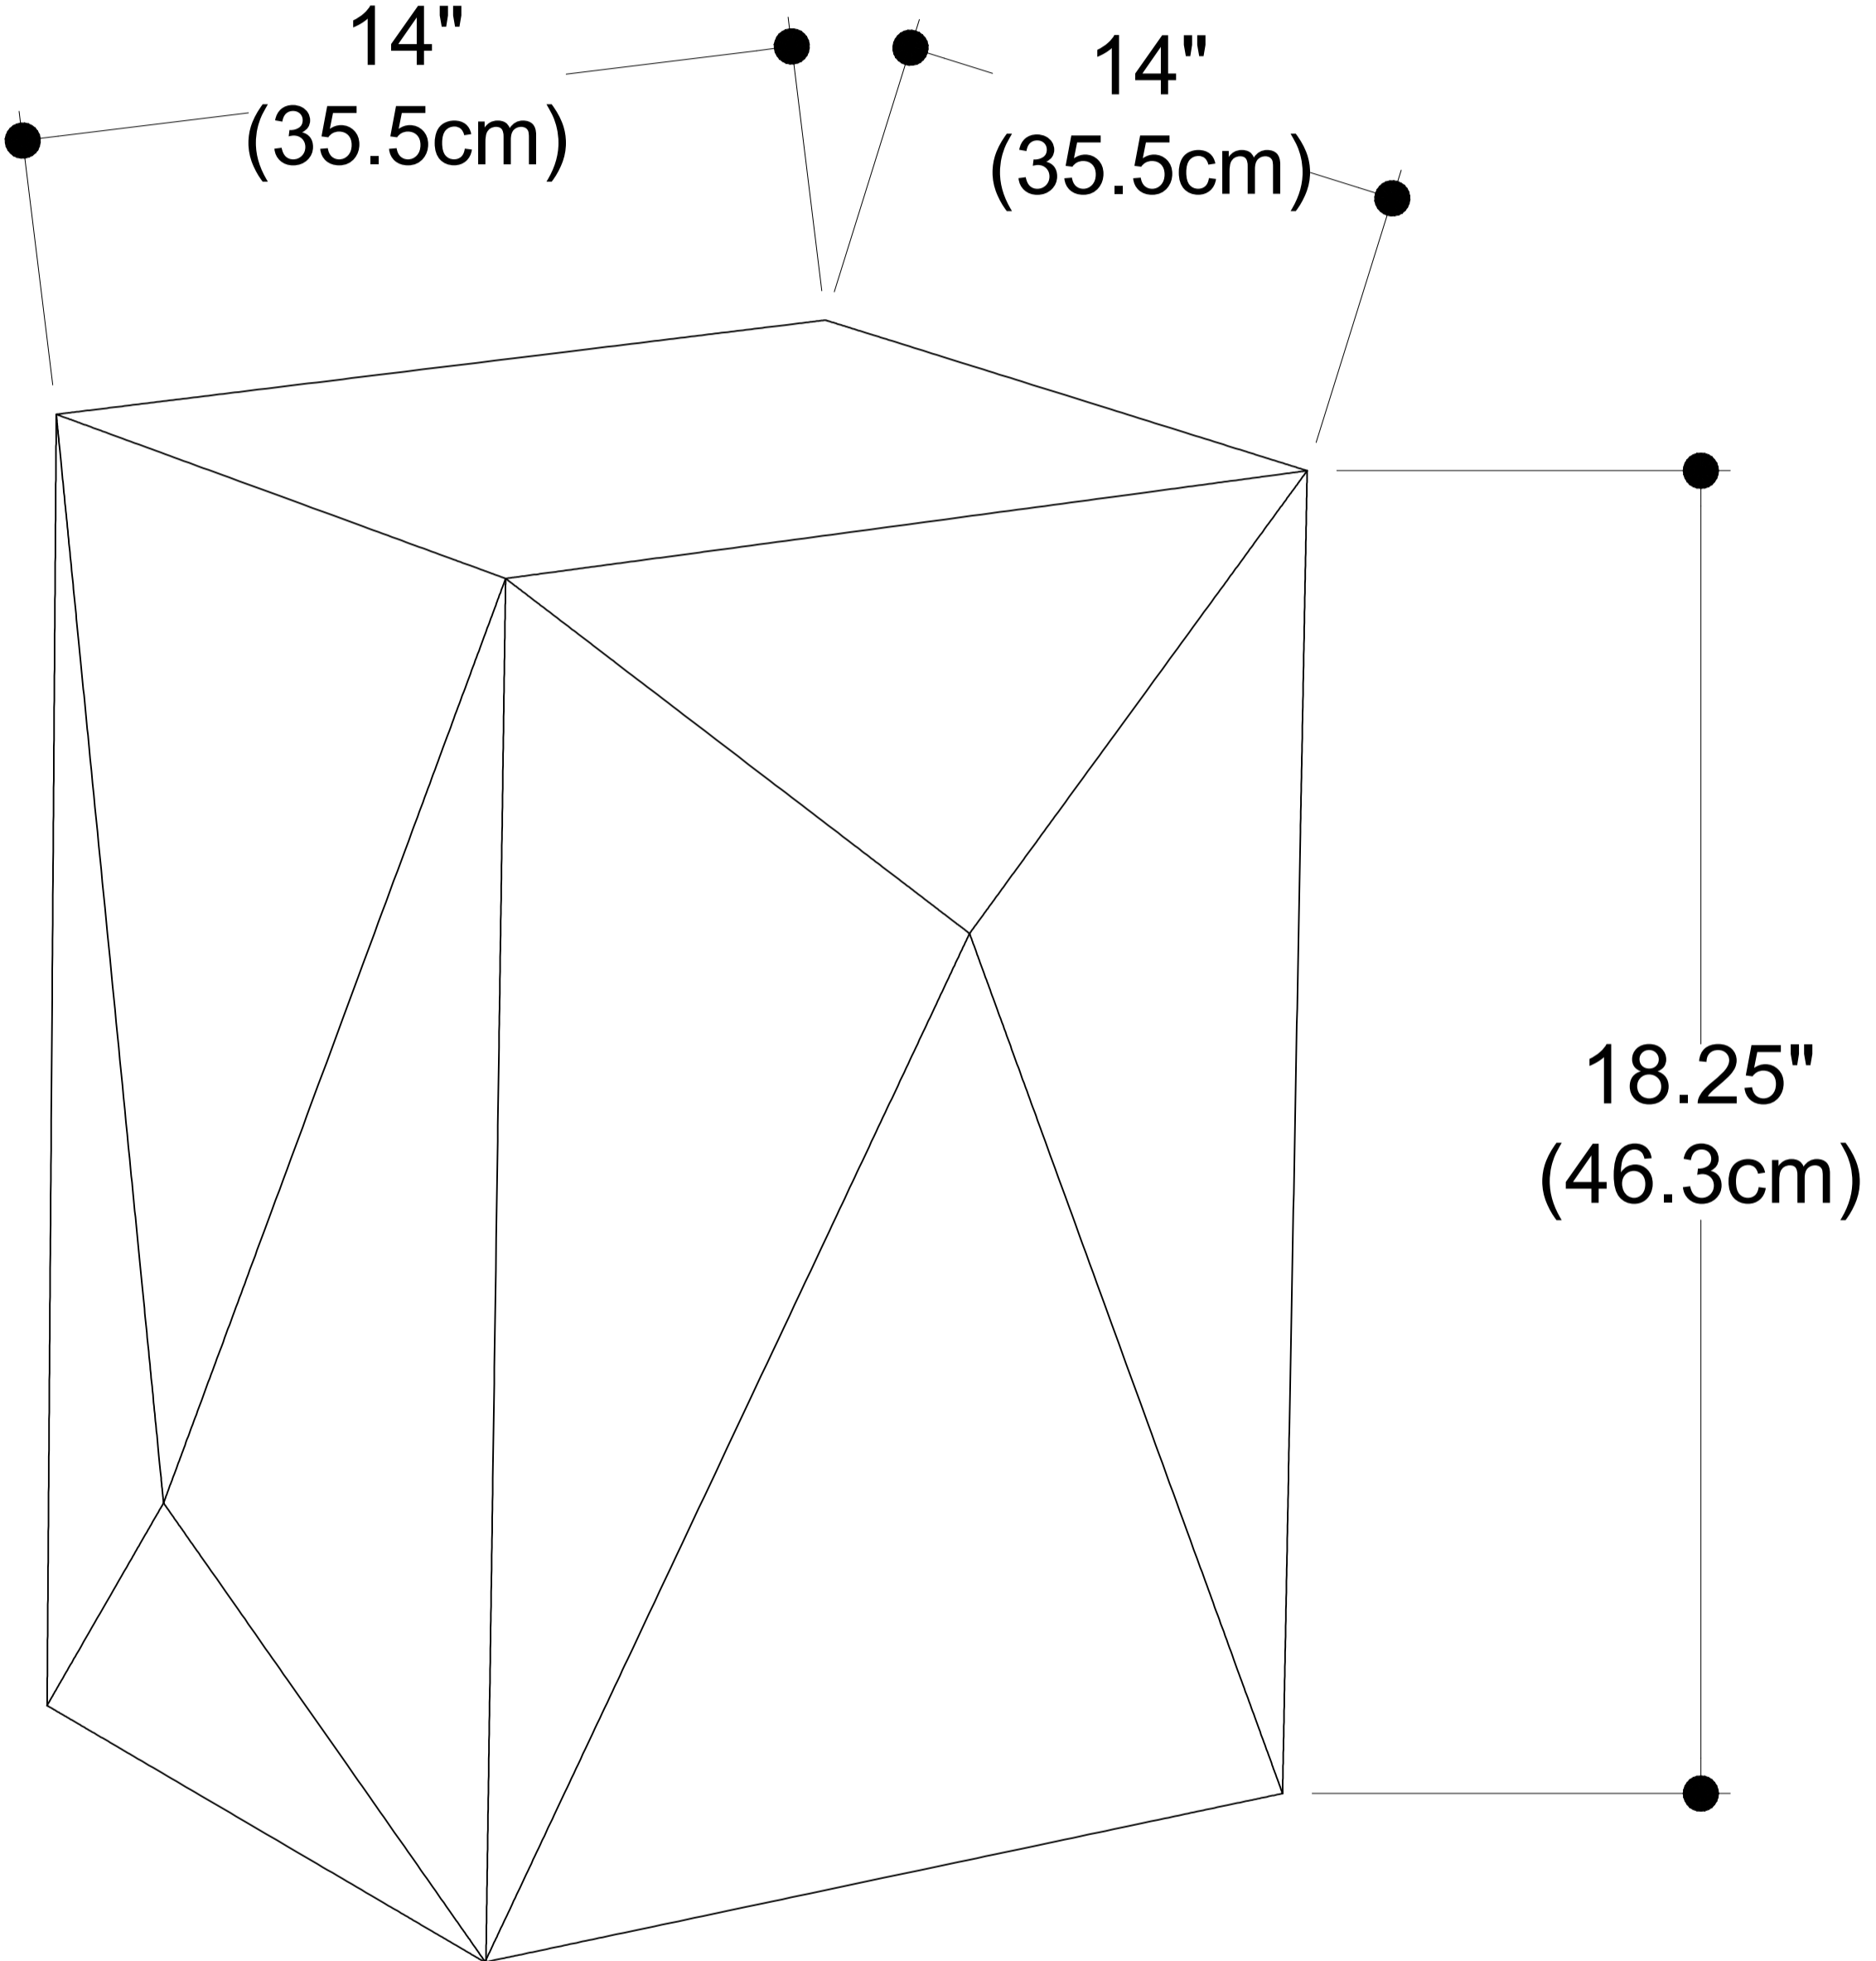

Danner Side Table

Net Weight: 13.07 lbs / 5.93 Kgs