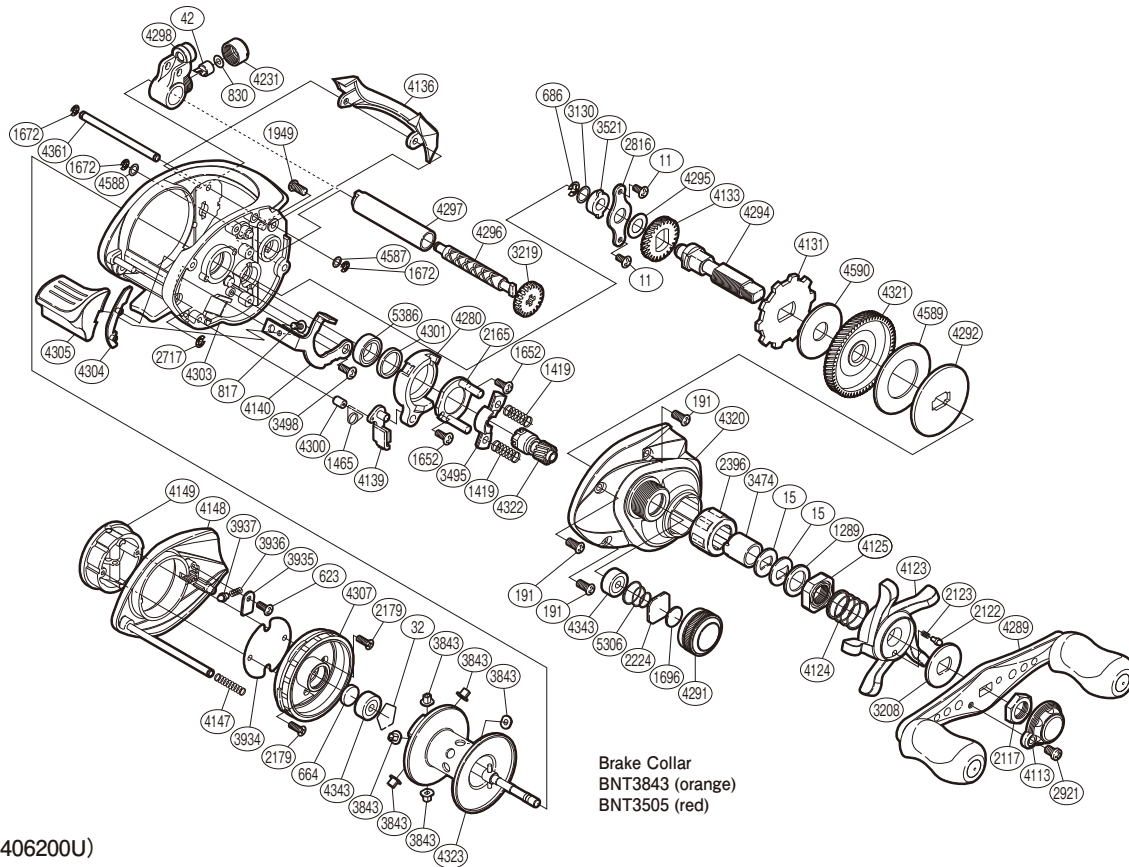

SHIMANO

CITICA

CI-200G5

(51RH406200U)

#	Part No.	Description	#	Part No.	Description	#	Part No.	Description
11	10MT0	Screw	3130	10HV5	Washer	4291	10JWU	Cast Control Cap
15	10D60	Drag Spring Washer	3208	10J22	Star Drag Click Plate	4292	10D3K	Key Washer
32	10GEW	Bearing Retainer	3219	10FP4	Idle Gear	4294	105CT	Drive Shaft
42	10FFZ	Line Guide Pawl	3474	10MAY	Roller Clutch Inner Tube	4295	10G4U	Washer
191	10MPT	Screw	3495	10P98	Yoke	4296	104ZM	Worm Shaft
623	103C0	Screw	3498	10MPC	Screw	4297	10NfZ	Level Wind Guard
664	1057S	Spacer B	3521	10MAM	Drive Shaft Bushing	4298	10NYY	Line Guide
686	105NK	E Lock	3843	10AH0	Brake Collar (Orange)	4300	10F20	Retractor Spring Collar
817	10MPW	Screw	3934	108F3	Brake Case Spacer	4301	10LT5	Bearing Bushing
830	10CFX	Spacer	3935	10KVL	Brake Spring Retainer	4303	10JNL	One-Piece Frame
1289	10J1L	Star Drag Spacer	3936	10B51	Click Spring	4304	1097E	Clutch Bar Guide
1419	104BM	Yoke Spring	3937	10B4Z	Click Pin	4305	10CGA	Quick-Fire II Clutch Bar
1465	10N1Z	Clutch Pawl Spring	4113	10Q62	Handle Retainer	4307	10FXP	Brake Case
1652	10LVE	Screw	4123	10AU5	Star Drag	4320	10PWT	Right Side Plate
1672	105NC	E Lock	4124	10A70	Star Drag Spring	4321	10CRJ	Drive Gear
1696	10896	Cast Control Spacer	4125	10A07	Star Drag Nut	4322	10CUC	Pinion Gear
1949	10LSR	Screw	4131	10D74	Anti-Reverse Ratchet	4323	10L45	Spool Assembly
2117	10FSM	Handle Nut	4133	10J6Y	Idle Gear	4343	105C3	Ball Bearing
2122	10BT0	Click Pin	4136	10QGU	Level Wind Protector	4361	10QSK	Stabilizer Bar
2123	10BT2	Click Spring	4139	10MQN	Clutch Pawl	4587	10KF5	Washer
2165	10F66	Clutch Cam Retainer	4140	10QLH	Clutch Plate	4588	10FJZ	Washer
2179	10MKV	Screw	4147	10KNC	Damper Spring	4589	1071S	Drag Washer
2224	1085F	Spool Tension Spacer	4148	10D19	Left Side Plate	4590	10CHY	Drag Washer
2396	10F5C	Roller Clutch Bearing	4149	10FWZ	Turnkey Dial	5306	10TMT	Spool Tension Spring
2717	105NB	E Lock	4231	10FJW	Pawl Cap	5386	10EX6	Ball Bearing
2816	109T6	Drive Shaft Retainer	4280	10K12	Clutch Cam			
2921	10LZ1	Screw	4289	10CF9	Handle Assembly	3505	10CP7	Brake Collar (Red) (accessory)