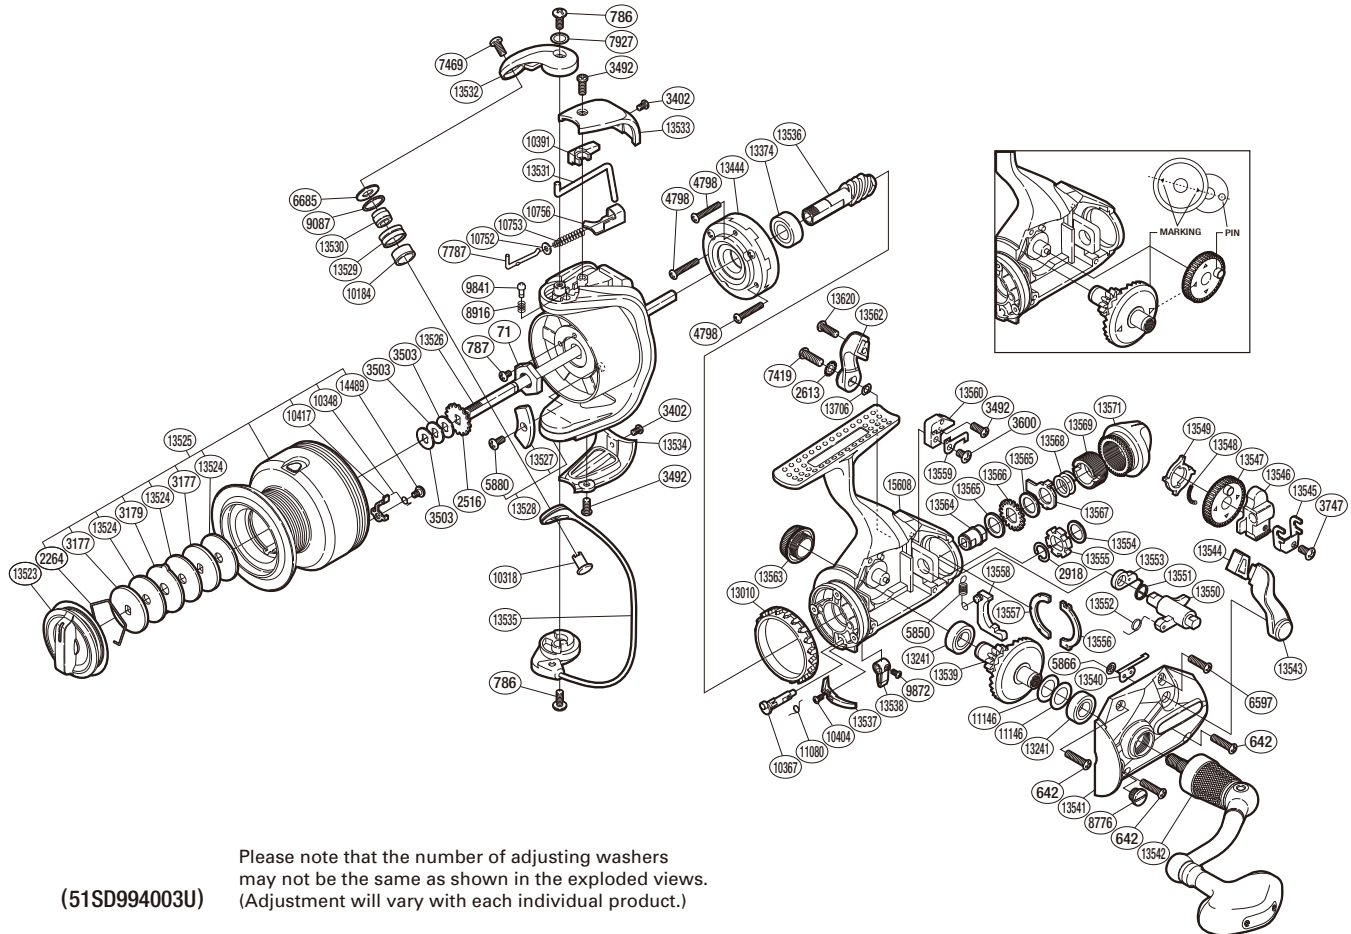

## BTR-4000D

Please note that the number of adjusting washers may not be the same as shown in the exploded views. (Adjustment will vary with each individual product.)

(15SD994003U)

Part No.	Description	Part No.	Description	Part No.	Description
RD 0071	Rotor Nut	RD10367	Anti-Reverse Cam	RD13543	BaitRunner Lever Arm L
RD 0642	Screw	RD10391	Bail Trip Cover	RD13544	BaitRunner Lever Bridge
RD 0786	Screw	RD10404	Screw	RD13545	Oscillating Slider Retainer
RD 0787	Screw	RD10417	Drag Click	RD13546	Oscillating Slider
RD 2264	Drag Washers Retainer	RD10752	Spring Guide A Support	RD13547	Oscillating Gear
RD 2516	Spool Support	RD10753	Bail Spring	RD13548	Oscillating Gear Ratchet Spring
RD 2613	Lock Washer	RD10756	Bail Spring Seat	RD13549	Oscillating Gear Ratchet
RD 2918	C Lock	RD11080	Anti-Reverse Cam Spring	RD13550	Clutch Arm
RD 3177	Key Washer	RD11146	Washer	RD13551	Clutch Cam Spring
RD 3179	Eared Washer	RD13010	Friction Ring	RD13552	Clutch Spring
RD 3402	Screw	RD13241	Ball Bearing	RD13553	Clutch Cam
RD 3492	Screw	RD13374	Ball Bearing	RD13554	Spacer
RD 3503	Spool Washer	RD13444	Roller Clutch Assembly	RD13555	BaitRunner Ratchet
RD 3600	Screw	RD13523	Drag Knob	RD13556	Dial Retainer
RD 3747	Screw	RD13524	Drag Washer	RD13557	Dial Retainer B
RD 4798	Screw	RD13525	Spool Assembly	RD13558	BaitRunner Pawl
RD 5850	BaitRunner Pawl Spring	RD13526	Main Shaft	RD13559	Dial Click
RD 5866	Push Nut	RD13527	Counter Weight	RD13560	Dial Click Holder
RD 5880	Screw	RD13528	Rotor	RD13562	BaitRunner Lever Arm R
RD 6597	Screw	RD13529	Line Roller	RD13563	Handle Screw Cap
RD 6685	Line Roller Washer	RD13530	Line Roller Collar	RD13564	Free Spool Tension Shaft
RD 7419	Screw	RD13531	Bail Trip Lever	RD13565	Free Spool Tension Washer
RD 7469	Screw	RD13532	Bail Arm	RD13566	Click Gear
RD 7787	Bail Spring Guide A	RD13533	Bail Spring Cover	RD13567	Eared Washer
RD 7927	Washer	RD13534	Bail Hold Support Guard	RD13568	Free Spool Tension Spring
RD 8776	Oil Cap	RD13535	Bail Assembly	RD13569	Free Spool Tension Screw
RD 8916	Click Spring	RD13536	Pinion Gear	RD13571	BaitRunner Tension Dial
RD 9087	Line Roller Spacer	RD13537	Bail Trip Strike	RD13620	Screw
RD 9841	Click Pin	RD13538	Anti-Reverse Lever	RD13706	Washer
RD 9872	Screw	RD13539	Drive Gear	RD14489	Screw
RD10184	Line Roller Bushing	RD13540	BaitRunner Click	RD15608	Body
RD10318	Line Roller Support	RD13541	Side Cover		
RD10348	Click Spring	RD13542	Handle Assembly		