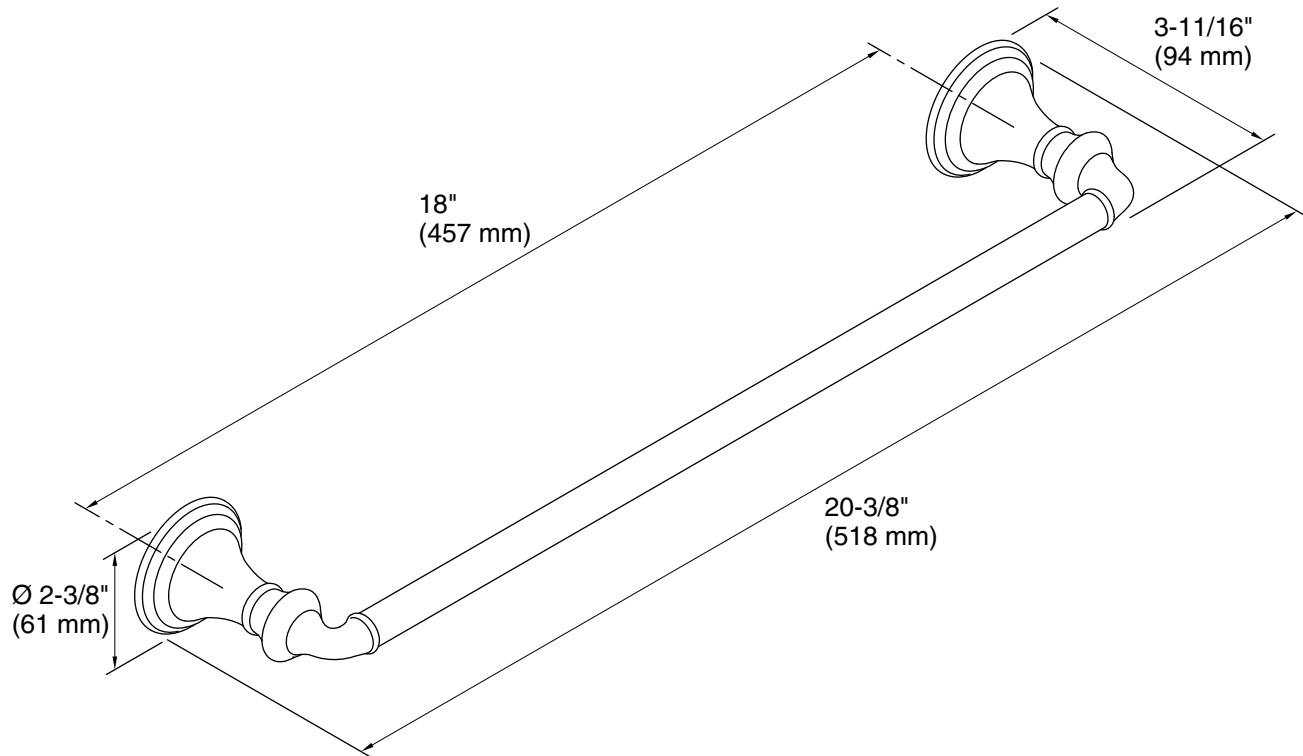

Technical Information

All product dimensions are nominal.

Material: Metal

Notes

Install this product according to the installation guide.

CAUTION: Risk of personal injury. Do not install these products in any area where they are likely to be used inadvertently as a grab bar or support bar. These products are not designed or intended for use as a grab bar or support bar.