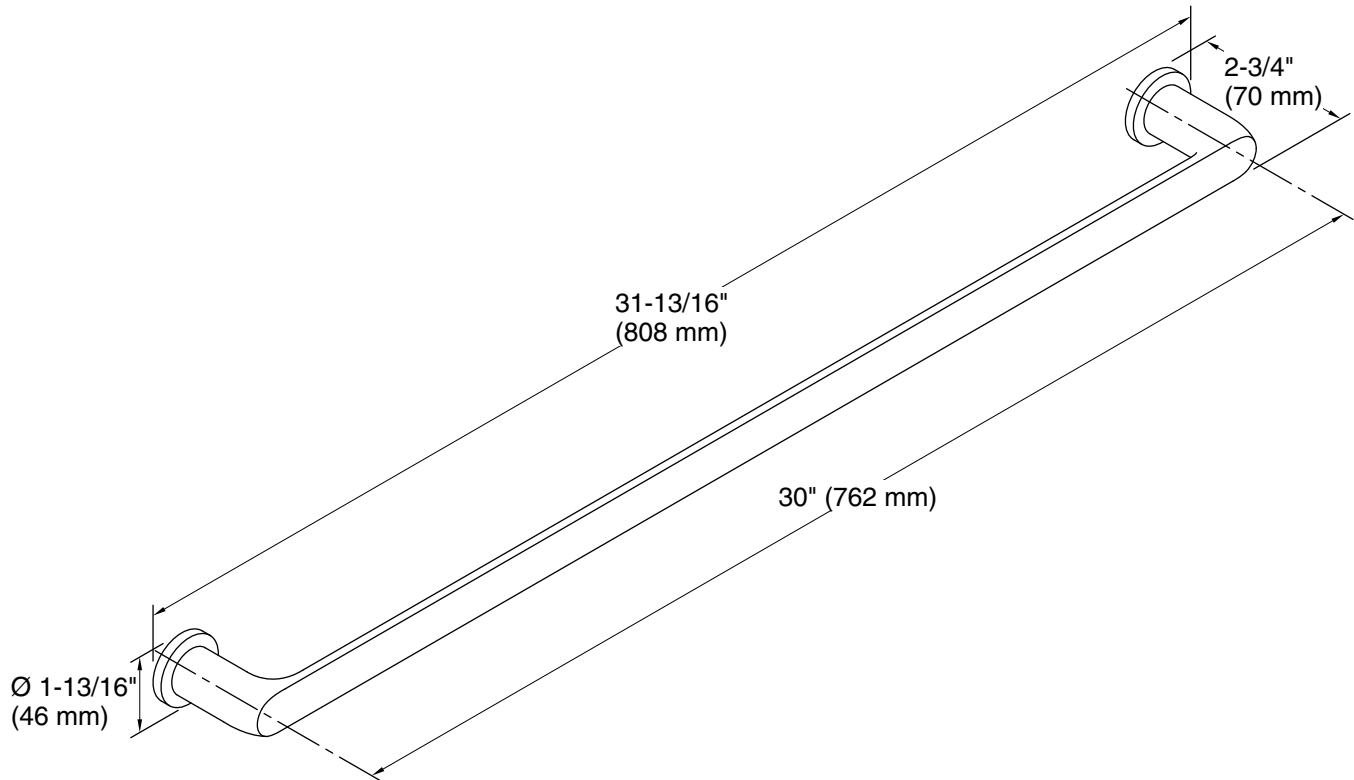

## Features

- 30" (762 mm) bar
- Coordinates with other products in the Avid collection

## Technical Information

All product dimensions are nominal.

Material: Zinc, Brass