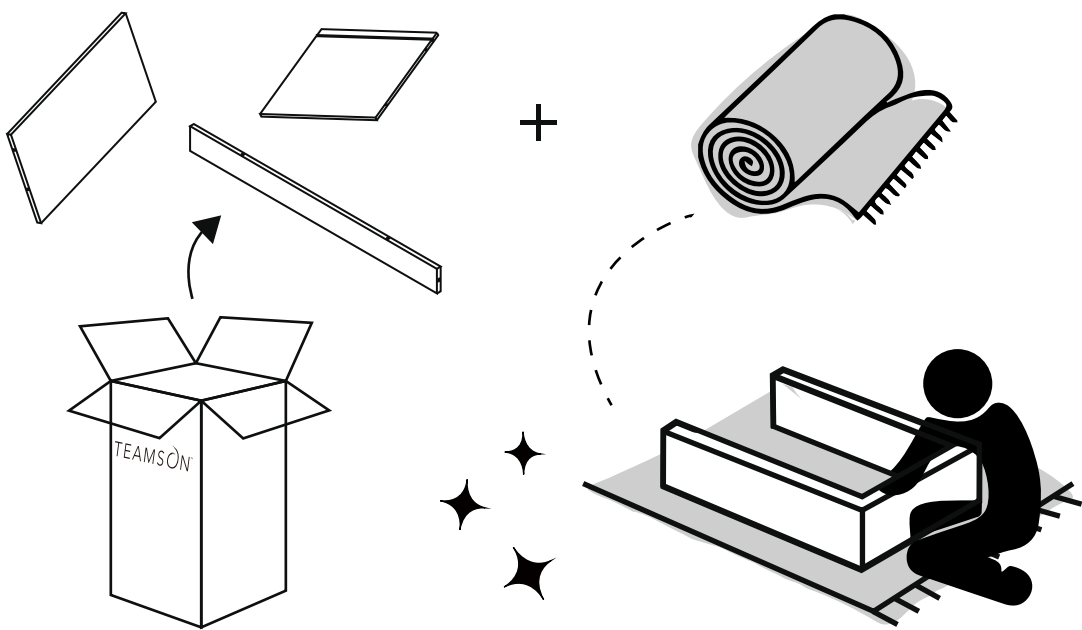

**PEAKTOP  
Outdoor 18-Inch Fusion Glass  
Birdbath w/Stand**

**3014051/3206780/3204500/3206780  
3208930/3206520/3204503A**

**TIME SAVER!**  
3D Interactive Instruction

\*\* Got questions? Please have your product code (on the first page of this instruction, e.g. 3014051) and the order number ready, give us a call or email us through our customer care support! We are always ready to assist you!