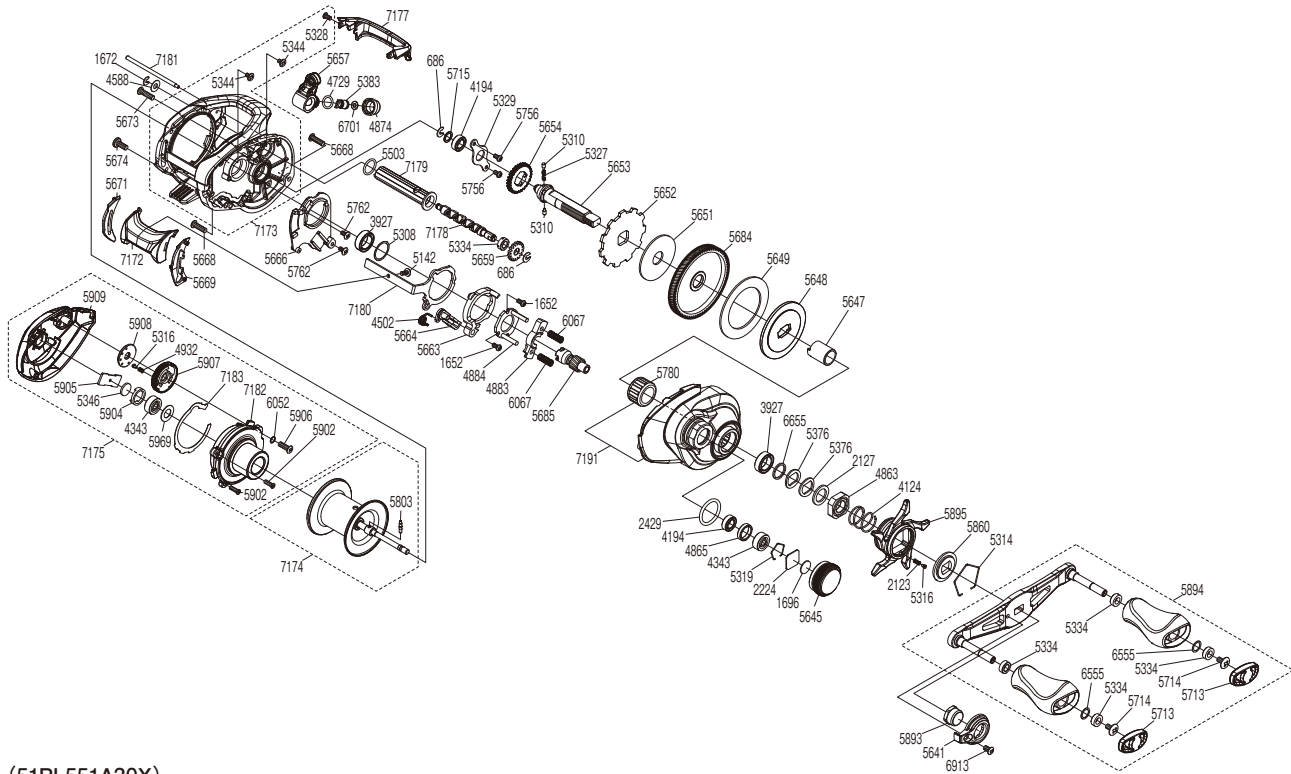

## CUDC200HG

(51RL551A30X)

#	Part No.	Description	#	Part No.	Description	#	Part No.	Description
686	105NK	E Lock	5346	10EX5	Spacer	5860	10J26	Star Drag Click Plate
1652	10LVE	Screw	5376	109F5	Washer	5893	10EBA	Handle Nut
1672	105NC	E Lock	5383	10BHQ	Line Guide Pawl	5894	10T5B	Handle Assembly
1696	10896	Cast Control Spacer B	5503	101GT	O Ring	5895	10T9V	Star Drag
2123	10BT2	Click Spring	5641	10SSK	Handle Nut Plate	5902	10TBS	Screw
2127	10J1N	Star Drag Spacer	5645	10SRP	Cast Control Cap	5904	100Q2	Bearing Retainer
2224	1085F	Spool Tension Spacer A	5647	10SRM	Roller Clutch Inner Tube	5905	100Q5	Spool Shaft Spacer
2429	108WK	O Ring	5648	10SSR	Key Washer	5906	10LFN	Screw
3927	10EX8	Ball Bearing	5649	10SSF	Drag Washer C	5907	10T5C	Brake Dial
4124	10A70	Star Drag Spring	5651	1023U	Drag Washer A	5908	10TA1	Click Ring
4194	105BP	Ball Bearing	5652	10SSJ	Anti-Reverse Ratchet	5909	10TA5	Left Side Plate
4343	105C3	Ball Bearing	5653	10SG7	Drive Shaft	5969	10B9A	Bearing Seal
4502	104CN	Clutch Pawl Spring	5654	101K8	Idle Gear	6052	100MF	Washer
4588	10FJZ	Washer	5657	101E0	Line Guide Assembly	6067	10SAS	Yoke Spring
4729	108WQ	O Ring	5659	10SRL	Idle Gear C	6555	104FH	Washer
4863	10A3T	Star Drag Nut	5663	10SG1	Clutch Cam	6655	100SE	Washer
4865	10EYS	Bearing Spacer	5664	101M5	Clutch Pawl Assembly	6701	10CFU	Spacer
4874	10FJB	Pawl Cap	5666	10SST	Clutch Guard	6913	10DV5	Screw
4883	1046V	Yoke	5668	10SXB	Screw	7172	1028D	Clutch Button
4884	10F3X	Clutch Cam Retainer	5669	10SG5	Clutch Bar Guide B	7173	101WF	Frame Assembly
4932	10GQZ	Click Spring	5671	10SRK	Clutch Bar Guide A	7174	101MG	Spool Assembly
5142	10559	Screw	5673	10LHY	Screw	7175	1028B	Left Side Plate Assembly
5308	10190	Washer	5674	10SXA	Screw	7177	101JY	Level Wind Protector
5310	10HJG	Idle Gear Pin	5684	10ST3	Drive Gear	7178	101JU	Worm Shaft
5314	10KXW	Click Plate Retainer	5685	10SGC	Pinion Gear	7179	101JR	Level Wind Guard
5316	10MFC	Click Pin	5713	10SS2	Handle Knob Seal	7180	101JW	Clutch Plate
5319	1054D	Bearing Retainer	5714	10LFA	Screw	7181	101JX	Stabilizer Bar
5327	10JDY	Idle Gear Spring	5715	10G6D	Washer	7182	101JZ	B Side Plate Substrate
5328	10LCQ	Screw	5756	10S3Y	Screw	7183	10T9T	Washer
5329	109T1	Drive Shaft Retainer	5762	10S57	Screw	7191	101JP	Right Side Plate
5334	10PXZ	Bushing	5780	1005E	Roller Clutch Bearing			
5344	10MPD	Screw	5803	10MD0	Spool Clutch Pin			