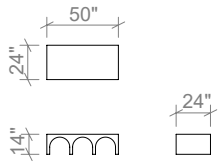

Available in all ELTE Collection stone finishes

TABLES

50 INCH RECTANGULAR COFFEE TABLE

66 INCH RECTANGULAR COFFEE TABLE

82 INCH RECTANGULAR COFFEE TABLE

50 INCH CONSOLE TABLE

66 INCH CONSOLE TABLE

82 INCH CONSOLE TABLE