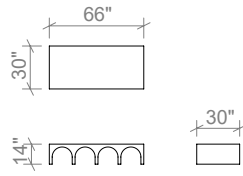

Available in all ELTE Collection stone finishes

TABLES

50 INCH RECTANGULAR COFFEE TABLE

66 INCH RECTANGULAR COFFEE TABLE

82 INCH RECTANGULAR COFFEE TABLE

50 INCH CONSOLE TABLE

66 INCH CONSOLE TABLE

82 INCH CONSOLE TABLE