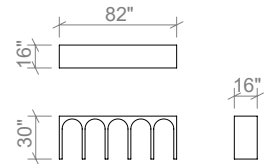

Available in all ELTE Collection stone finishes

TABLES

50 INCH RECTANGULAR COFFEE TABLE

66 INCH RECTANGULAR COFFEE TABLE

82 INCH RECTANGULAR COFFEE TABLE

50 INCH CONSOLE TABLE

66 INCH CONSOLE TABLE

82 INCH CONSOLE TABLE

SQUARE SIDE TABLE