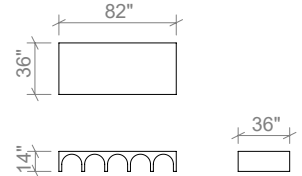

Available in all ELTE Collection stone finishes

TABLES

50 INCH RECTANGULAR COFFEE TABLE

66 INCH RECTANGULAR COFFEE TABLE

82 INCH RECTANGULAR COFFEE TABLE

50 INCH CONSOLE TABLE

66 INCH CONSOLE TABLE

82 INCH CONSOLE TABLE

SQUARE SIDE TABLE