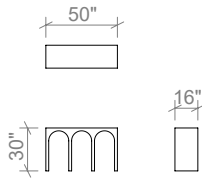

Available in all ELTE Collection stone finishes

TABLES

50 INCH RECTANGULAR COFFEE TABLE

66 INCH RECTANGULAR COFFEE TABLE

82 INCH RECTANGULAR COFFEE TABLE

50 INCH CONSOLE TABLE

66 INCH CONSOLE TABLE

82 INCH CONSOLE TABLE

SQUARE SIDE TABLE