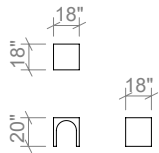

Available in all ELTE Collection stone finishes

TABLES

50 INCH RECTANGULAR COFFEE TABLE

66 INCH RECTANGULAR COFFEE TABLE

82 INCH RECTANGULAR COFFEE TABLE

50 INCH CONSOLE TABLE

66 INCH CONSOLE TABLE

82 INCH CONSOLE TABLE

SQUARE SIDE TABLE