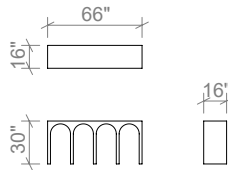

Available in all ELTE Collection stone finishes

TABLES

50 INCH RECTANGULAR COFFEE TABLE

66 INCH RECTANGULAR COFFEE TABLE

82 INCH RECTANGULAR COFFEE TABLE

50 INCH CONSOLE TABLE

66 INCH CONSOLE TABLE

82 INCH CONSOLE TABLE

SQUARE SIDE TABLE