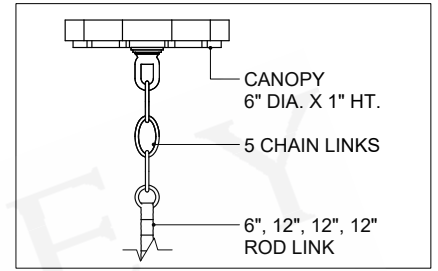

ITEM: 9000-1244

Overall Dimensions

Height: 30.5"

Diameter: 43"

CANOPY DETAIL