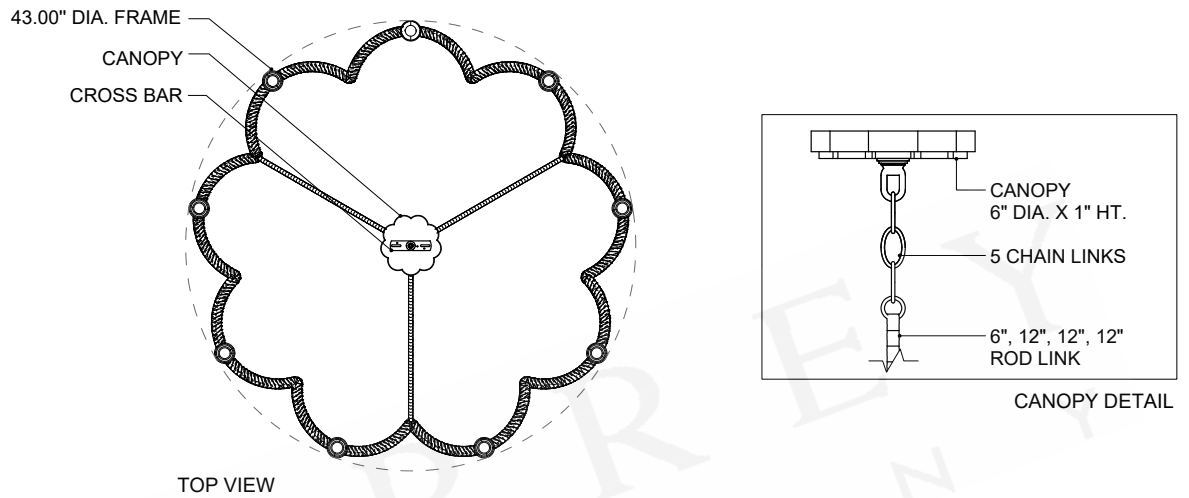

ITEM: 9000-1244

Overall Dimensions

Height: 30.5"

Diameter: 43"

CANOPY DETAIL