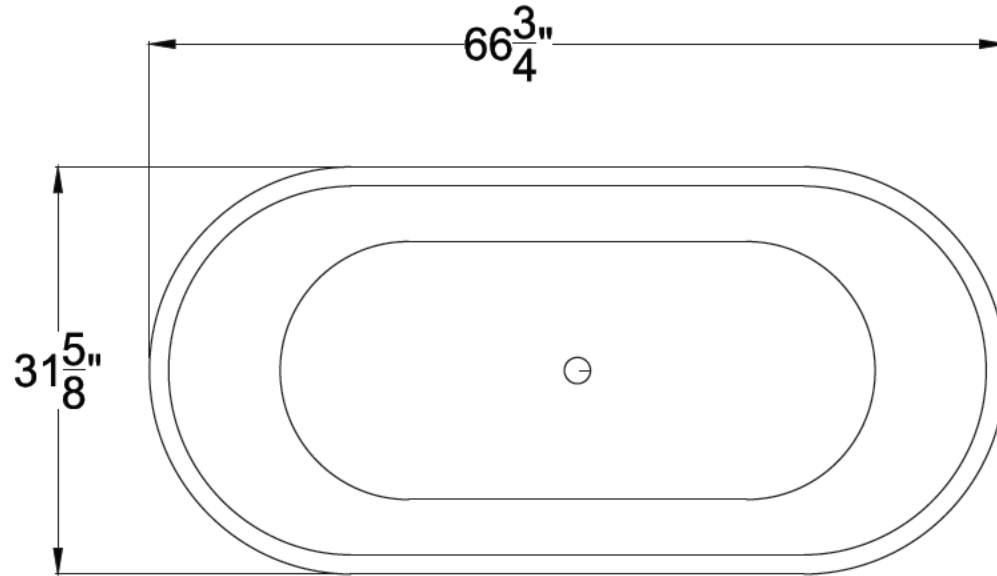

ANZZI™

67" DUALITA SERIES
Freestanding Bathtub
FT-AZ013

Dimensions:
31.6" L x 66.75" W x 24" H

Weight: 135 lb.
Material: LUCITE™ Acrylic
Capacity: 50 gal

For more information visit
www.ANZZI.com or call
1-844-44-ANZZI