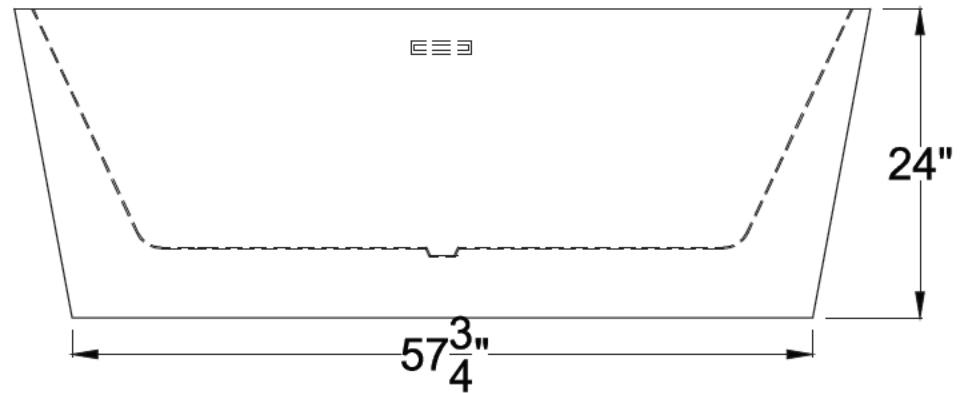

ANZZI™

67" DUALITA SERIES
Freestanding Bathtub
FT-AZ013

Dimensions:
31.6" L x 66.75" W x 24" H

Weight: 135 lb.
Material: LUCITE™ Acrylic
Capacity: 50 gal

For more information visit
www.ANZZI.com or call
1-844-44-ANZZI