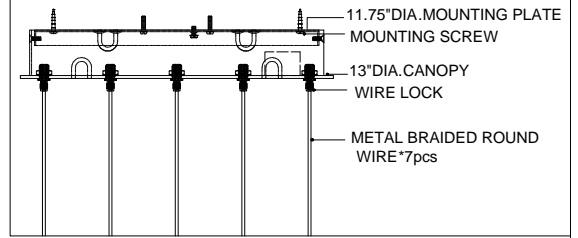

13"DIA*2.0"H.CANOPY
 11.75"DIA*0.75"H MOUNTING
 PLATE COVER
 6.0"DIA*6.0"H.SHADE

TOP VIEW

CANOPY DETAIL

FRONT VIEW