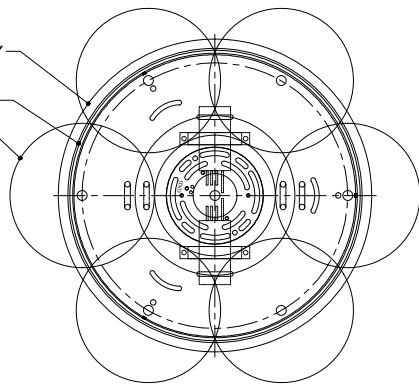

13"DIA*2.0"H.CANOPY
 11.75"DIA*0.75"H MOUNTING
 PLATE COVER
 6.0"DIA*6.0"H.SHADE

TOP VIEW

CANOPY DETAIL

FRONT VIEW