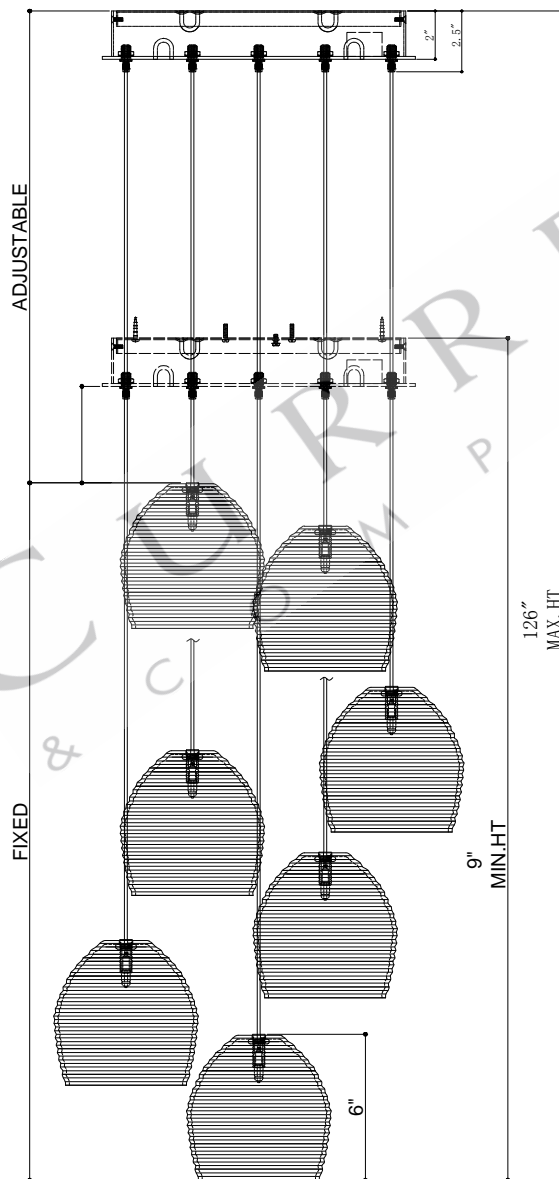

13"DIA*2.0"H.CANOPY
 11.75"DIA*0.75"H MOUNTING
 PLATE COVER
 6.0"DIA*6.0"H.SHADE

TOP VIEW

CANOPY DETAIL

FRONT VIEW