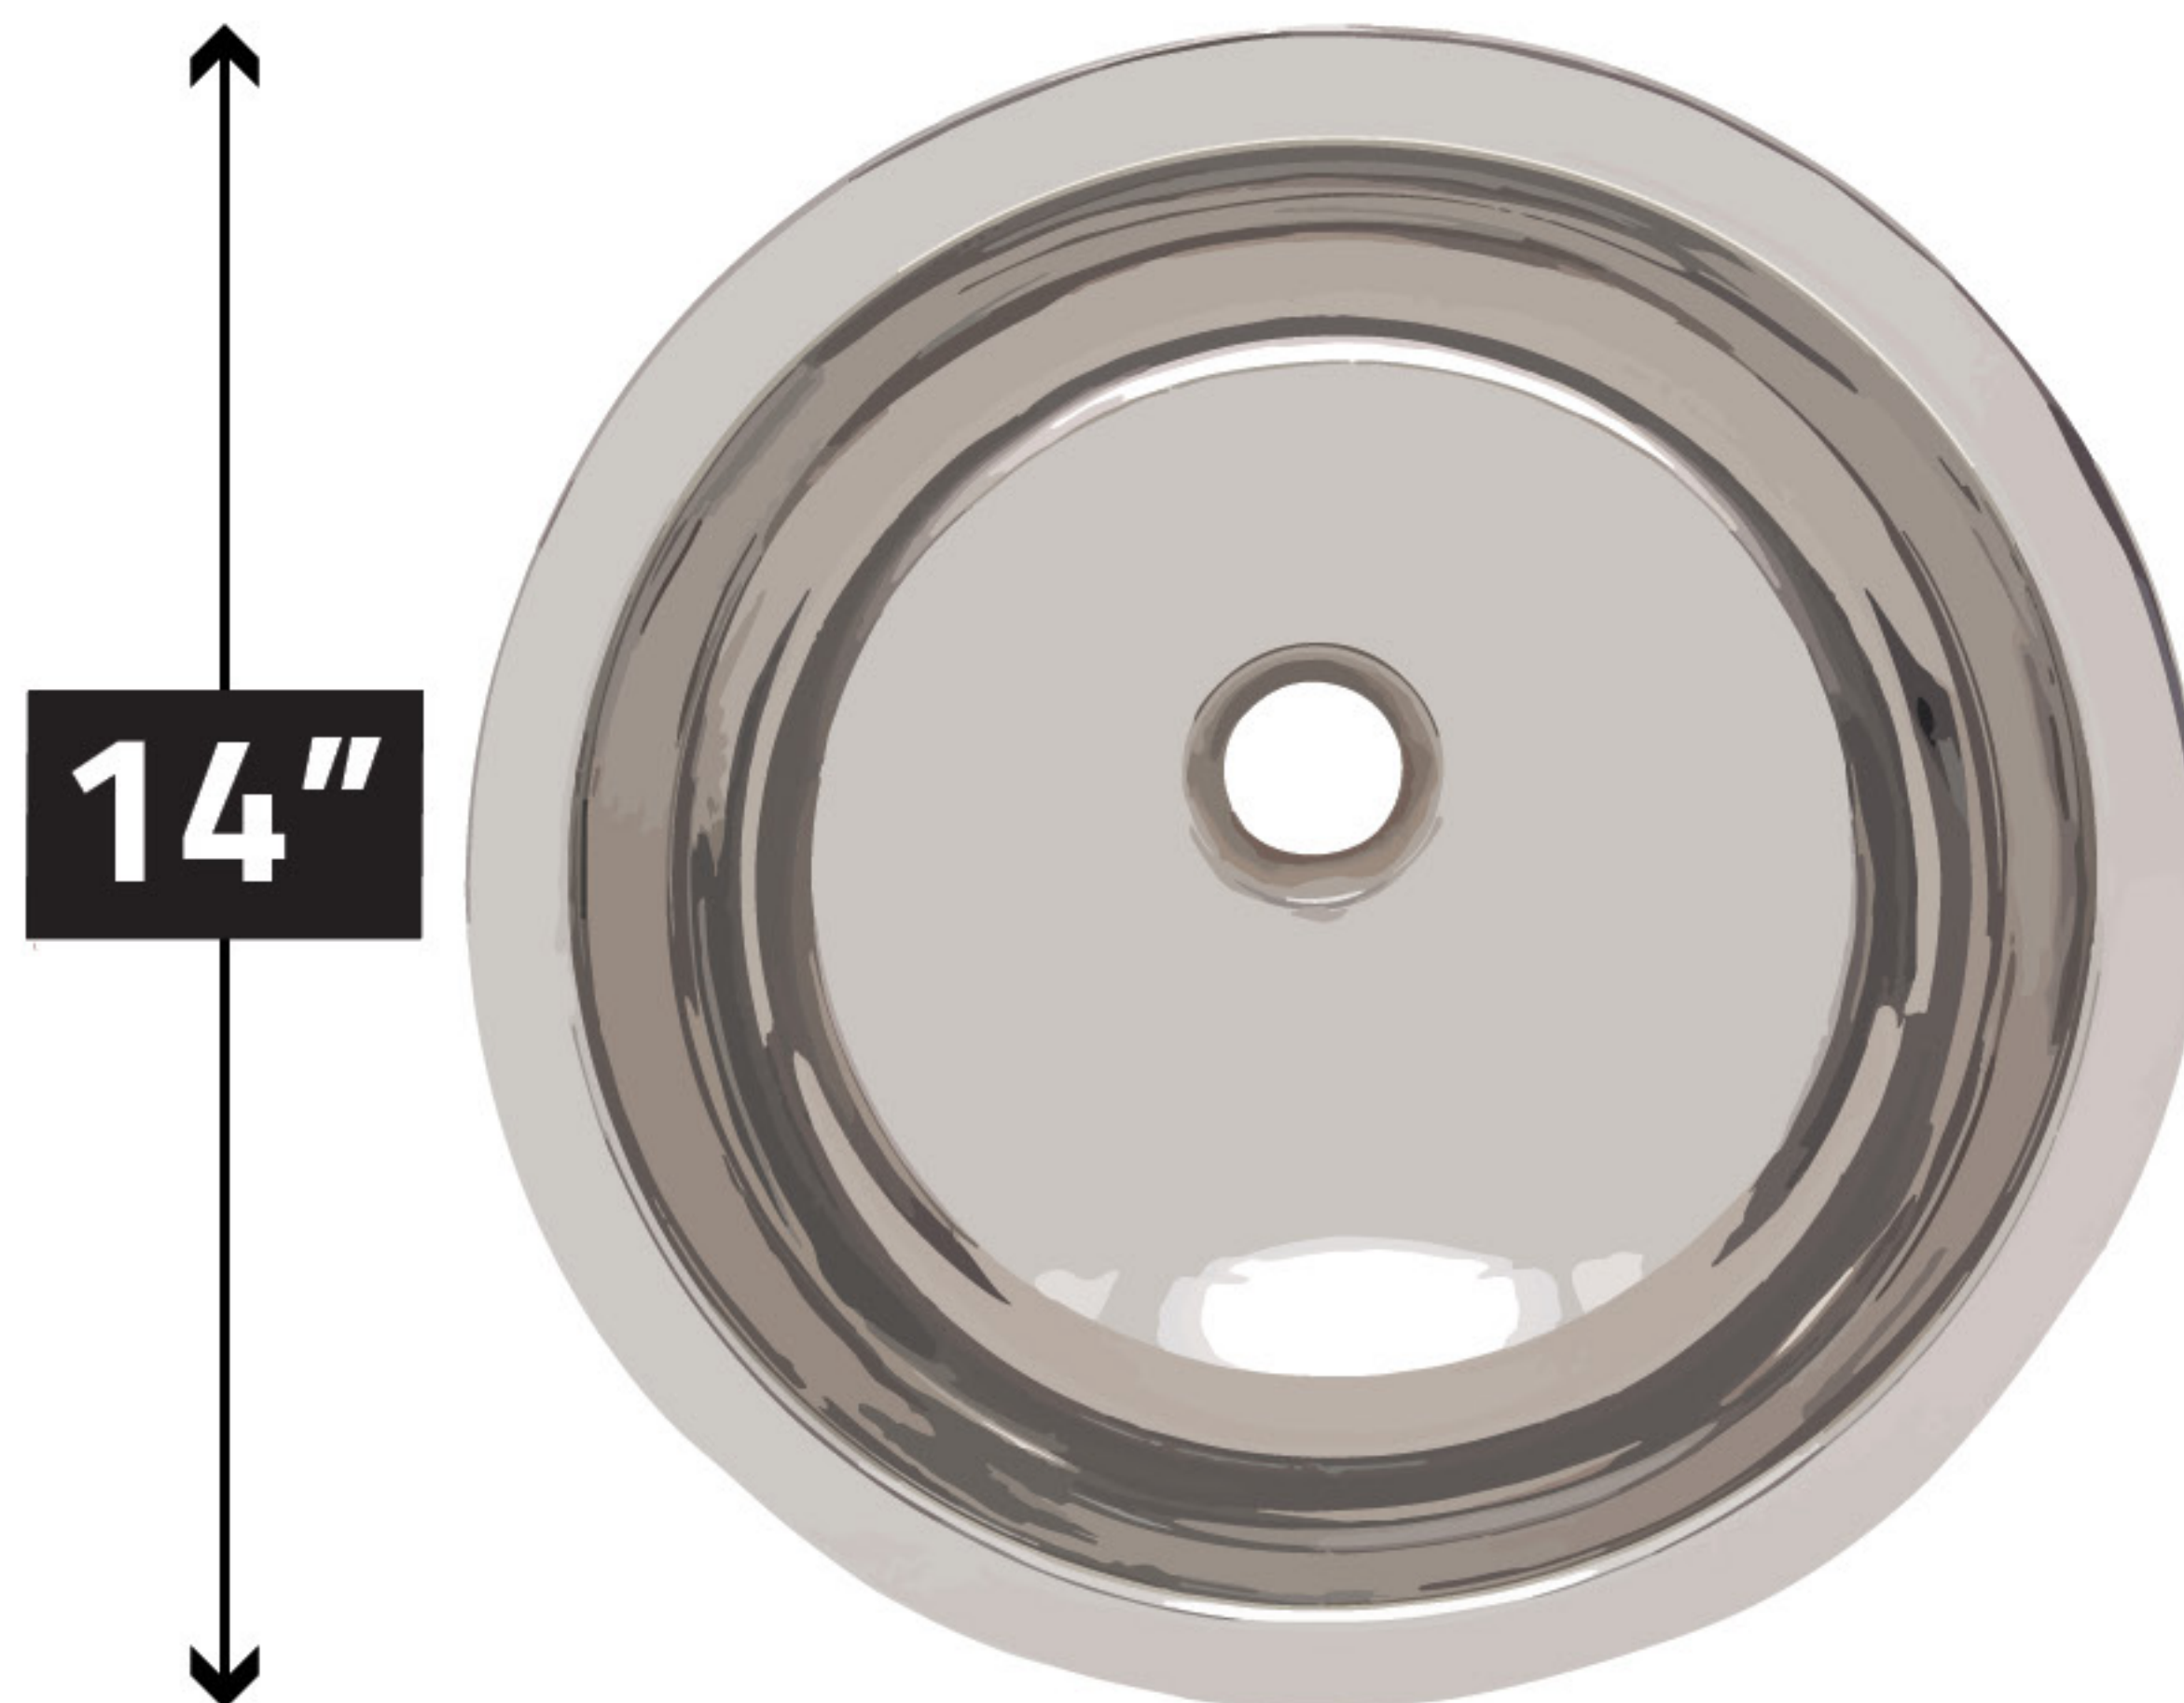

BS-012

VESSEL BATHROOM SINK

NOTE:
Every unit in this series is handmade by a skilled artisan. As a result, color, texture and size will vary slightly with each unit. The measurements displayed should be taken as an approximation of the finished product.