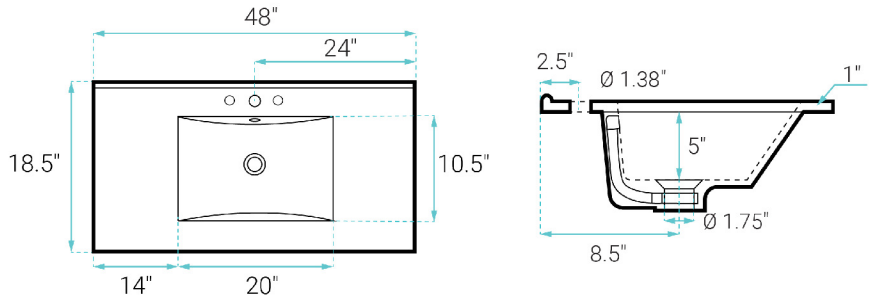

Arles

Swiss Madison®
well made forever

Freestanding Vanity SM-BV811-3MB

FEATURES:

- Sleek, freestanding design
- Glazed ceramic, single sink
- Standard 1.75" drain hole
- Standard 1.38" faucet holes
- Chrome-finish overflow
- Woven rattan cabinet doors

INSTALLATION:

Freestanding, assembly required

COLORS & FINISHES:

■ Honey: SM-BV811

SPECIFICATIONS:

N.W: 107 lb.

W: 48" x D: 18.5" x H: 35.5"

Inner Sink: D: 10.5" x W: 20" x H: 5"