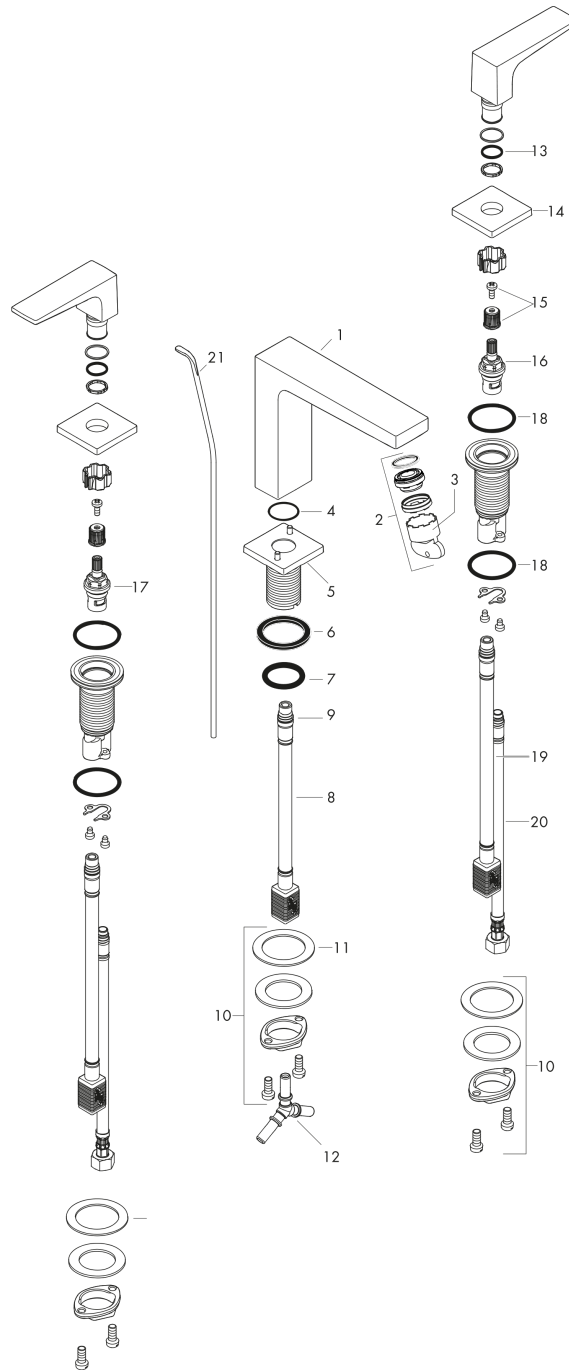

Metropol

Widespread Faucet 110 with Lever Handles and Pop-Up Drain, 1.2 GPM

Finishes : **brushed nickel** Part no. : **32516821**

Description

Features

- Aerated spray
- Flow: 1.2 GPM (4.5 L/Min)
- 90° ceramic valves
- Includes pop-up drain

Item details

List Price \$ 843.00

Technology

Compliance

Product image

Scale drawing

Metropol
Widespread Faucet 110 with Lever Handles and Pop-Up Drain, 1.2 GPM
 Finishes : **brushed nickel** Part no. : **32516821**

Exploded drawing

Year of production: >03/18

Metropol

Widespread Faucet 110 with Lever Handles and Pop-Up Drain, 1.2 GPM

Finishes : **brushed nickel** Part no. : **32516821**

Spare parts list

Year of production: >03/18

Pos.	Description	Part no.	Price	PU
1	spout 110 mm	93021820	-	1
2	aerator M24x1 (4,5 l/min)	93202000	-	1
3	service tool	95661000	-	1
4	O-ring 21x1,5	98219000	-	1
5	flat seal	98749000	-	1
6	O-ring 26x4	92191000	-	1
7	connection hose 200 mm M10x1	92913000	-	1
8	O-ring 8x1,75	97827000	-	1
9	fixing set (Ø 28)	92909000	-	1
10	hose connection angel	92905000	-	1
11	O-Ring 14x1,5	98201000	-	1
12	handle fixing set	98932000	-	1
13	shut off unit right closing	98817001	-	1
14	shut off unit left closing	95366001	-	1
15	O-ring 33x2,5	92907000	-	1
16	connection hose 400 mm M10x1	92914000	-	1
17	connection hose 18½" M8x0,75 3/8"	96321001	-	1
18	lever collar	97548000	-	1
19	pull rod	96657820	-	1
20	escutcheon for spout	92906820	-	1
21	escutcheon	92915820	-	1
a	pop up waste	88509820	-	1
b	handle for hot water	92916820	-	1