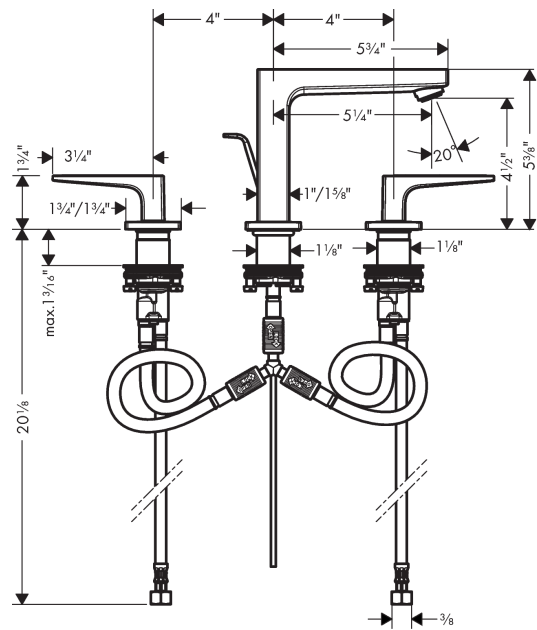

Metropol

Widespread Faucet 110 with Lever Handles and Pop-Up Drain, 1.2 GPM

Finishes : **brushed nickel** Part no. : **32516821**

Description

Features

- Aerated spray
- Flow: 1.2 GPM (4.5 L/Min)
- 90° ceramic valves
- Includes pop-up drain

Item details

List Price \$ 843.00

Technology

Compliance

Product image

Scale drawing

Metropol
Widespread Faucet 110 with Lever Handles and Pop-Up Drain, 1.2 GPM
 Finishes : **brushed nickel** Part no. : **32516821**

Exploded drawing

Year of production: >03/18

Metropol

Widespread Faucet 110 with Lever Handles and Pop-Up Drain, 1.2 GPM

Finishes : **brushed nickel** Part no. : **32516821**

Spare parts list

Year of production: >03/18

Pos.	Description	Part no.	Price	PU
1	spout 110 mm	93021820	-	1
2	aerator M24x1 (4,5 l/min)	93202000	-	1
3	service tool	95661000	-	1
4	O-ring 21x1,5	98219000	-	1
5	flat seal	98749000	-	1
6	O-ring 26x4	92191000	-	1
7	connection hose 200 mm M10x1	92913000	-	1
8	O-ring 8x1,75	97827000	-	1
9	fixing set (Ø 28)	92909000	-	1
10	hose connection angel	92905000	-	1
11	O-Ring 14x1,5	98201000	-	1
12	handle fixing set	98932000	-	1
13	shut off unit right closing	98817001	-	1
14	shut off unit left closing	95366001	-	1
15	O-ring 33x2,5	92907000	-	1
16	connection hose 400 mm M10x1	92914000	-	1
17	connection hose 18½" M8x0,75 3/8"	96321001	-	1
18	lever collar	97548000	-	1
19	pull rod	96657820	-	1
20	escutcheon for spout	92906820	-	1
21	escutcheon	92915820	-	1
a	pop up waste	88509820	-	1
b	handle for hot water	92916820	-	1