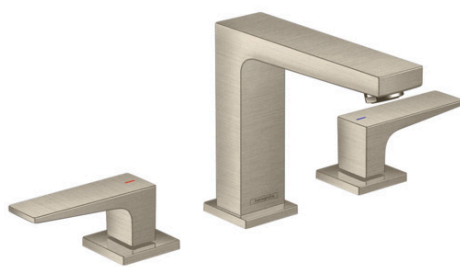

Metropol

Widespread Faucet 110 with Lever Handles and Pop-Up Drain, 1.2 GPM

Finishes : **brushed nickel** Part no. : **32516821**

Description

Features

- Aerated spray
- Flow: 1.2 GPM (4.5 L/Min)
- 90° ceramic valves
- Includes pop-up drain

Item details

List Price \$ 843.00

Technology

Compliance

Product image

Scale drawing

Metropol
Widespread Faucet 110 with Lever Handles and Pop-Up Drain, 1.2 GPM
 Finishes : **brushed nickel** Part no. : **32516821**

Exploded drawing

Year of production: >03/18

Metropol

Widespread Faucet 110 with Lever Handles and Pop-Up Drain, 1.2 GPM

Finishes : **brushed nickel** Part no. : **32516821**

Spare parts list

Year of production: >03/18