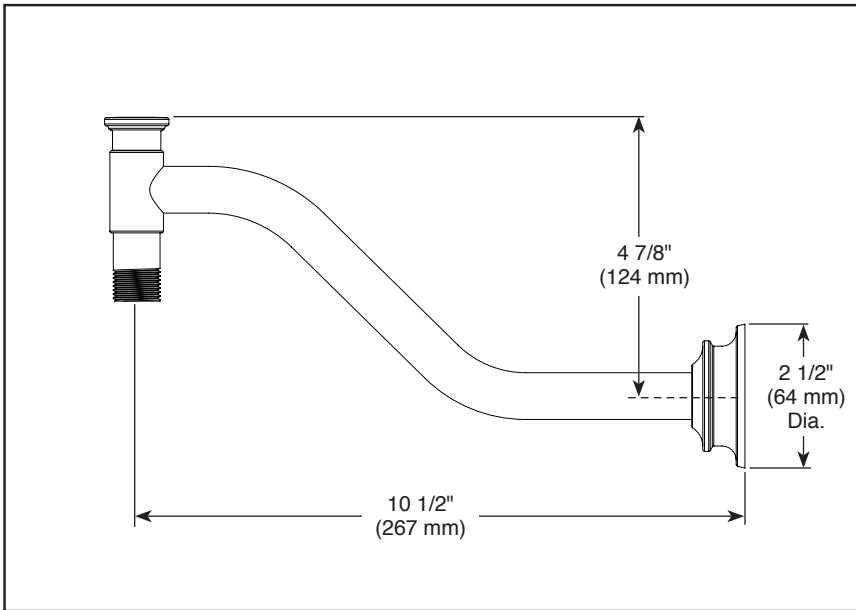

BRIZO®

SHOWER ARM AND FLANGE

■ Invari® Bath Collection

STANDARD SPECIFICATIONS:

- 1/2" NPT threads
- Solid brass construction

WARRANTY

- Parts and Finish - Lifetime limited warranty; or for commercial purchasers, 10 years for multi-family residential (apartments and condominiums) and 5 years for all other commercial uses, in each case from the date the product is received by the original purchaser or their authorized representative (installation contractor, etc.).
- Please go to www.brizo.com for the complete details of our limited warranty.

COMPLIES WITH:

- ASME A112.18.1 / CSA B125.1

▲ Designate Proper Finish Suffix

Brizo Kitchen & Bath Company reserves the right (1) to make changes in specifications and materials, and (2) to change or discontinue models, both without notice or obligation. Dimensions are for reference only. See current full-line price book or www.brizo.com for finish options and product availability.

BSP-B-RP100326 Rev. B

Brizo Kitchen & Bath Faucet Company

55 E. 111th Street, Carmel, IN 46280
350 South Edgware Road, St. Thomas, ON N5P 4L1
© 2025 Brizo Kitchen & Bath Faucet Company