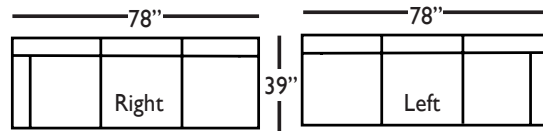

CINDY SECTIONAL COLLECTION

	3-Seat End w/Corner	3-Seat End	Chaise	Large Armless
Standard Features				
20" Contrasting Down Blend Throw Pillow	x (2)	x	x	N/A
Tapered or Turned Leg*	x	x	x	x
Wooden Leg Finish	x	x	x	x
Cloud Cushion:	x	x	x	x
Sinuous Underconstruction	x	x	x	x
Options - See Price List for Prices				
Luxe Cushion:	No Charge	No Charge	No Charge	No Charge
Cloud Plus Cushion	x	x	x	x
Contrast Welt (CW)	x	x	x	x
Ordering Instructions				
To Order, Please write the following:	Cindy-End8-LSE/RSE	Cindy-End6-LSE/RSE	Cindy-Chse-LSC/RSC	Cindy-LAL

CINDY SECTIONAL COLLECTION

	Corner	2-Seat End	Single Seat End	Small Armless
Standard Features				
20" Contrasting Down Blend Throw Pillow	x	x	x	N/A
Tapered or Turned Leg*	x	x	x	x
Wooden Leg Finish	x	x	x	x
Cloud Cushion:	x	x	x	x
Sinuous Underconstruction	x	x	x	x
Options - See Price List for Prices				
Luxe Cushion:	No Charge	No Charge	No Charge	No Charge
Cloud Plus Cushion	x	x	x	x
Contrast Welt (CW)	x	x	x	x
Ordering Instructions				
To Order, Please write the following:	Cindy-Cor	Cindy-End2-LSE/RSE	Cindy-End3-LSE/RSE	Cindy-SAL

Pattern Availability: RG, PS, NM, RS

NOTE: If a leg type is not stated on your order, it will automatically default to the TURNED LEG.

CINDY • UPHOLSTERED

3-Seat End with Corner - End 8*
L92\"/>

3-Seat End - End 6*
L78\"/>