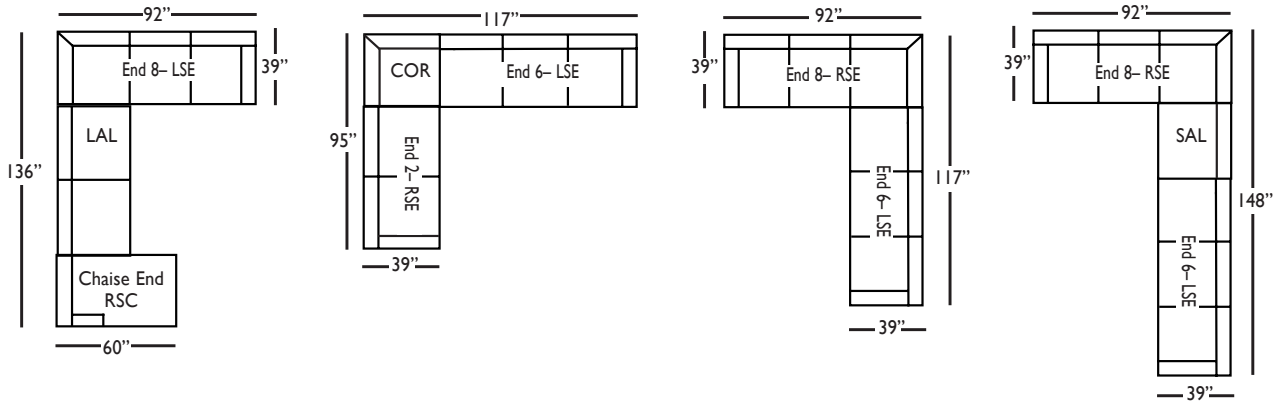

CINDY • UPHOLSTERED

3-Seat End with Corner - End 8*
L92\"/>