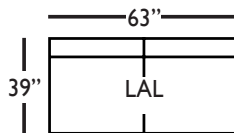

Pattern Availability: RG, PS, NM, RS

NOTE: If a leg type is not stated on your order, it will automatically default to the TURNED LEG.

CINDY • UPHOLSTERED

3-Seat End with Corner - End 8*
L92\"/>

3-Seat End - End 6*
L78\"/>

2-Seat End - End 2*
L56\"/>

Single Seat End - End 3*
L30\"/>

Chaise End - CHSE*
L34\"/>

Large Armless
L63\"/>

Small Armless
L31\"/>

Corner
L39\"/>