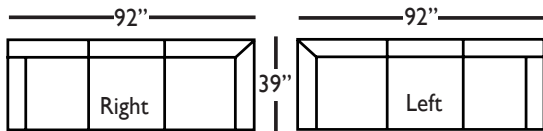

CINDY • UPHOLSTERED

3-Seat End with Corner - End 8*
L92\"/>