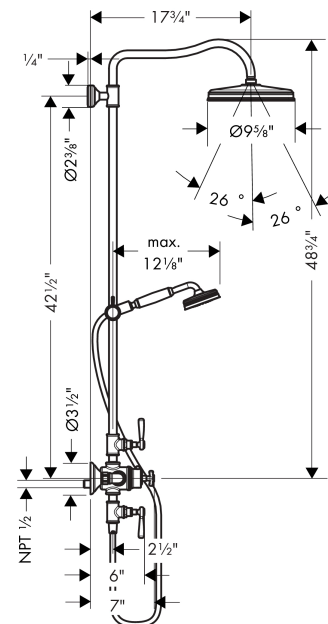

AXOR Montreux
Showerpipe 240 1-Jet, 2.0 GPM
 Finishes : **chrome** Part no. : **16572001**

Description

Features

- Height-adjustable hand shower holder
- Flow: 2.0 GPM (7.6 L/Min)
- Shower outlet flow: 2.0 GPM (7.6 L/min)
- Anti-scald 100° safety stop
- Integrated volume controls
- Outlets may not be operated simultaneously
- Exposed installation
- Thermostatic cartridge

Technology

Product image

Scale drawing

AXOR Montreux
Showerpipe 240 1-Jet, 2.0 GPM
 Finishes : **chrome** Part no. : **16572001**

Spare parts list

Year of production: >01/18

Pos.	Description	Part no.	PC	PU
1	wall flange	95688000	0	1
2	O-Ring 50x2	98187000	0	1
3	mounting set	96179000	0	1
4	tile-matching-disk	95239000	0	1
5	O-ring 20x2	98165000	0	1
6	escutcheon Ø 60 mm	92982000	0	1
7	screw	92137000	0	1
8	sleeve	92166000	0	1
9	hollow set screw M6x5	98447000	0	1
10	set of screw covers	93182000	0	1
11	handshower	16320000	0	1
12	filter packing	94246000	0	1
13	shower hose 1,60 m	28116000	0	1
14	seal	98058000	0	1
15	O-ring 12x2,25	98382000	0	1
16	O-ring 15x2,5	98131000	0	1
17	pipe 973 mm	92468000	0	1
18	sleeve	92983000	0	1
19	support, assy	98723000	0	1
20	set of S-unions (±32 mm)	98592000	0	1
21	noise reduction	96429000	0	1
22	escutcheon	98595000	0	1
23	filter packing	96922000	0	1
24	O-ring 17x1,5	98137000	0	1
25	non return valve	96737000	0	1
26	shut off unit right closing	94009000	0	1
27	O-ring 14x1,78	92984000	0	1
28	sleeve	92712000	0	1
29	adapter for handle	92375000	0	1
30	O-ring 16x2	98133000	0	1
31	set of screw covers, cold / hot water / neutral	97987000	0	1
32	handle for thermostat	16594000	0	1
33	hollow set screw M5x16	97666000	0	1
34	deco-ring	92985000	0	1

AXOR Montreux
Showerpipe 240 1-Jet, 2.0 GPM
 Finishes : **chrome** Part no. : **16572001**

Spare parts list

Year of production: >01/18

Pos.	Description	Part no.	PC	PU
35	O-ring 48x2,5	92987000	0	1
36	sleeve	92986000	0	1
37	adapter for handle	96435000	0	1
38	nut	98913000	0	1
39	thermostat cartridge	98282001	0	1
40	handle	92705000	0	1