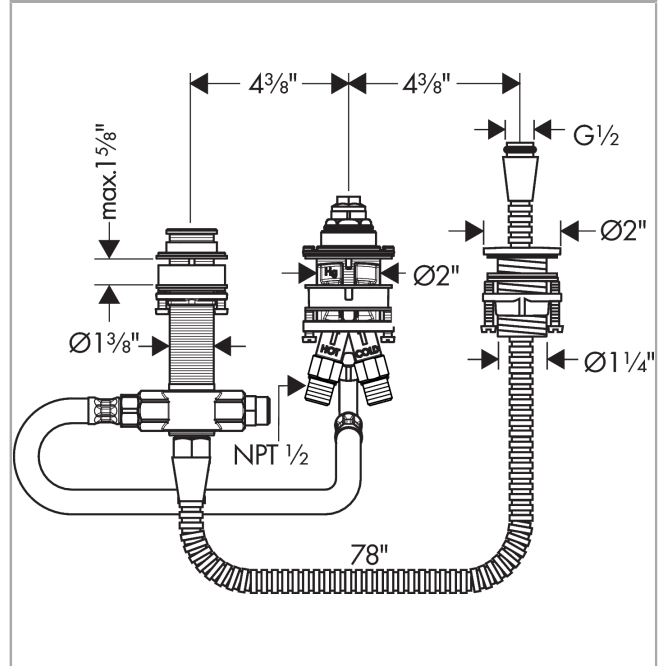

Rough, 3-Hole Roman Tub Set with Single Handle

Finishes : n.a. Part no. : 13439181

Description

Features

- Ceramic cartridge

Item details

List Price \$ 266.00

Compliance

Product image

Scale drawing

Rough, 3-Hole Roman Tub Set with Single Handle
 Finishes : n.a. Part no. : 13439181

Exploded drawing

Year of production: >01/18

Rough, 3-Hole Roman Tub Set with Single Handle

Finishes : n.a. Part no. : 13439181

Spare parts list

Year of production: >01/18

Pos.	Description	Part no.	Price	PU
1	stop valve cpl.	95809000	-	1
2	nut	97209000	-	1
3	O-ring 9x1,5	98117000	-	1
4	O-ring 35x1,5	92114000	-	1
5	fixing set	95808000	-	1
6	O-ring 62x2	92226000	-	1
7	adapter for body shower	88746000	-	1
8	connection hose 800 mm G½ x G½	25963000	-	1
9	O-ring 17x2,5	98387000	-	1
10	plug	97568000	-	1
11	selector housing	96125000	-	1
12	connecting thread	97719000	-	1
13	fixing set for 4 hole bath mixer spout	96080000	-	1
14	insert for shower holder	96942000	-	1
15	fixing set (Ø 32)	13961000	-	1
16	lever collar	97548000	-	1
17	shower hose	97161000	-	1
a	Secuflexbox	28389000	-	1