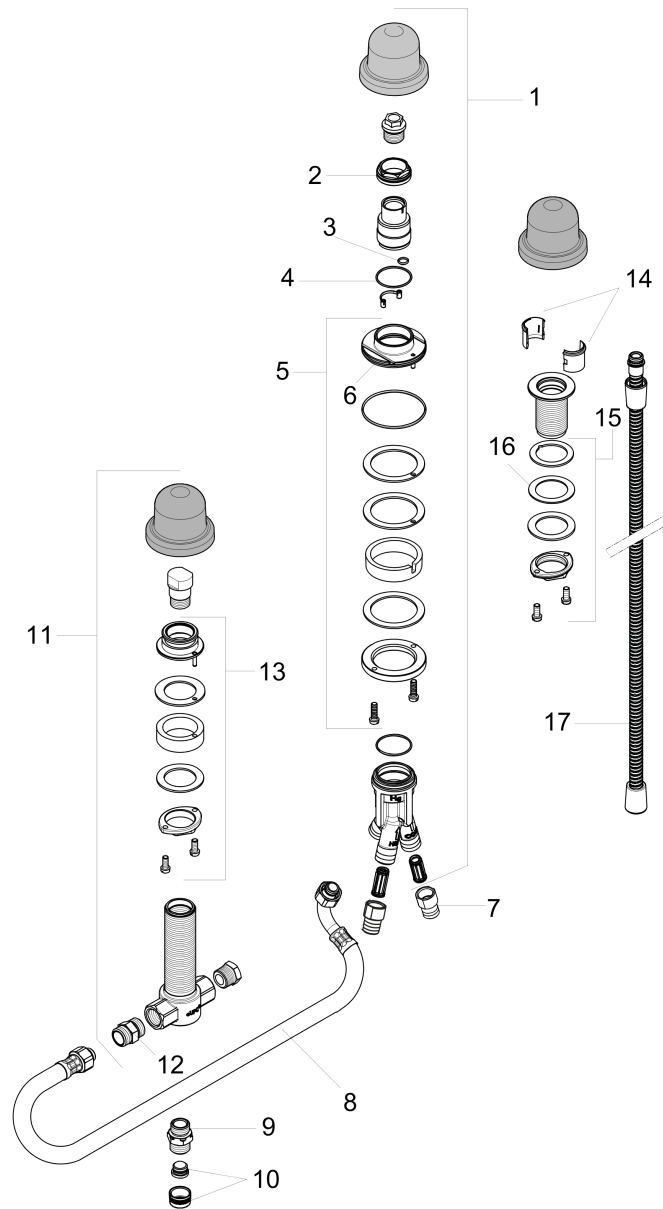

Rough, 3-Hole Roman Tub Set with Single Handle

Finishes : n.a. Part no. : 13439181

Description

Features

- Ceramic cartridge

Item details

List Price \$ 266.00

Compliance

Product image

Scale drawing

Rough, 3-Hole Roman Tub Set with Single Handle
 Finishes : n.a. Part no. : 13439181

Exploded drawing

Year of production: >01/18

Rough, 3-Hole Roman Tub Set with Single Handle

Finishes : n.a. Part no. : 13439181

Spare parts list

Year of production: >01/18

Pos.	Description	Part no.	Price	PU
1	stop valve cpl.	95809000	-	1
2	nut	97209000	-	1
3	O-ring 9x1,5	98117000	-	1
4	O-ring 35x1,5	92114000	-	1
5	fixing set	95808000	-	1
6	O-ring 62x2	92226000	-	1
7	adapter for body shower	88746000	-	1
8	connection hose 800 mm G½ x G½	25963000	-	1
9	O-ring 17x2,5	98387000	-	1
10	plug	97568000	-	1
11	selector housing	96125000	-	1
12	connecting thread	97719000	-	1
13	fixing set for 4 hole bath mixer spout	96080000	-	1
14	insert for shower holder	96942000	-	1
15	fixing set (Ø 32)	13961000	-	1
16	lever collar	97548000	-	1
17	shower hose	97161000	-	1
a	Secuflexbox	28389000	-	1