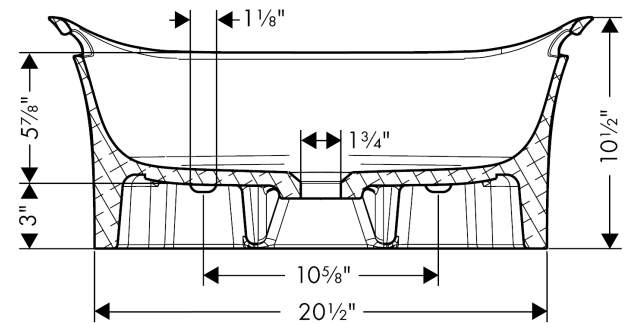

AXOR Urquiola
Wall-Mounted Sink 624/399
Finishes : **alpine white** Part no. : **11302000**

Description

Features

- Mineral cast with durable gel coat finish

Design awards

DESIGN PLUS

powered by: **ISH**

Product image

Scale drawing

AXOR Urquiola
Wall-Mounted Sink 624/399
Finishes : **alpine white** Part no. : **11302000**

Exploded drawing

Year of production: >04/09

AXOR Urquiola
Wall-Mounted Sink 624/399
 Finishes : **alpine white** Part no. : **11302000**