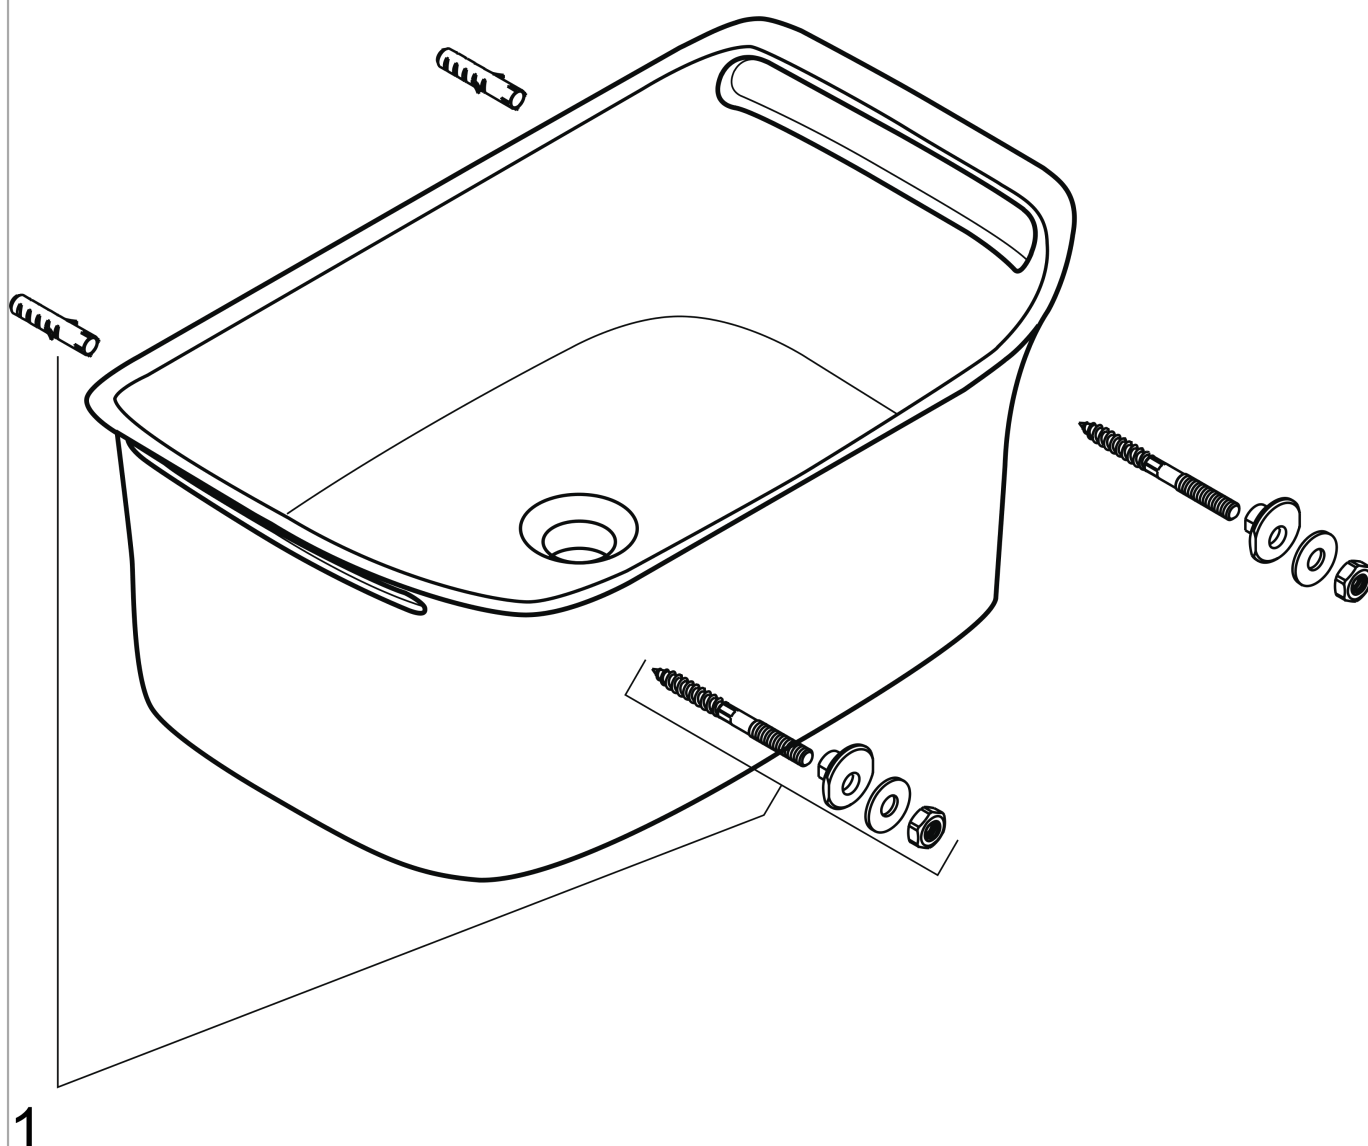

Scale drawing

AXOR Urquiola
Wall-Mounted Sink 624/399
Finishes : **alpine white** Part no. : **11302000**

Exploded drawing

Year of production: >04/09

AXOR Urquiola
Wall-Mounted Sink 624/399
 Finishes : **alpine white** Part no. : **11302000**