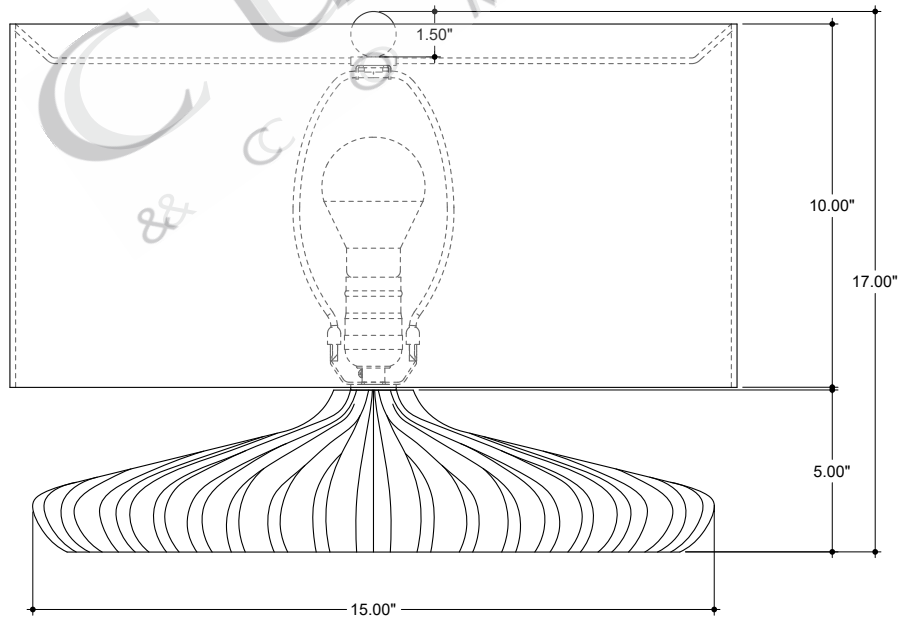

Ø17.00" DIA. x 10.00" HT. FABRIC SHADE

Ø15.00" DIA. BODY

Ø1.50" DIA. BALL FINIAL

TOP VIEW

FRONT VIEW

6000-0958

ALL WORK © 2024 CURREY & COMPANY