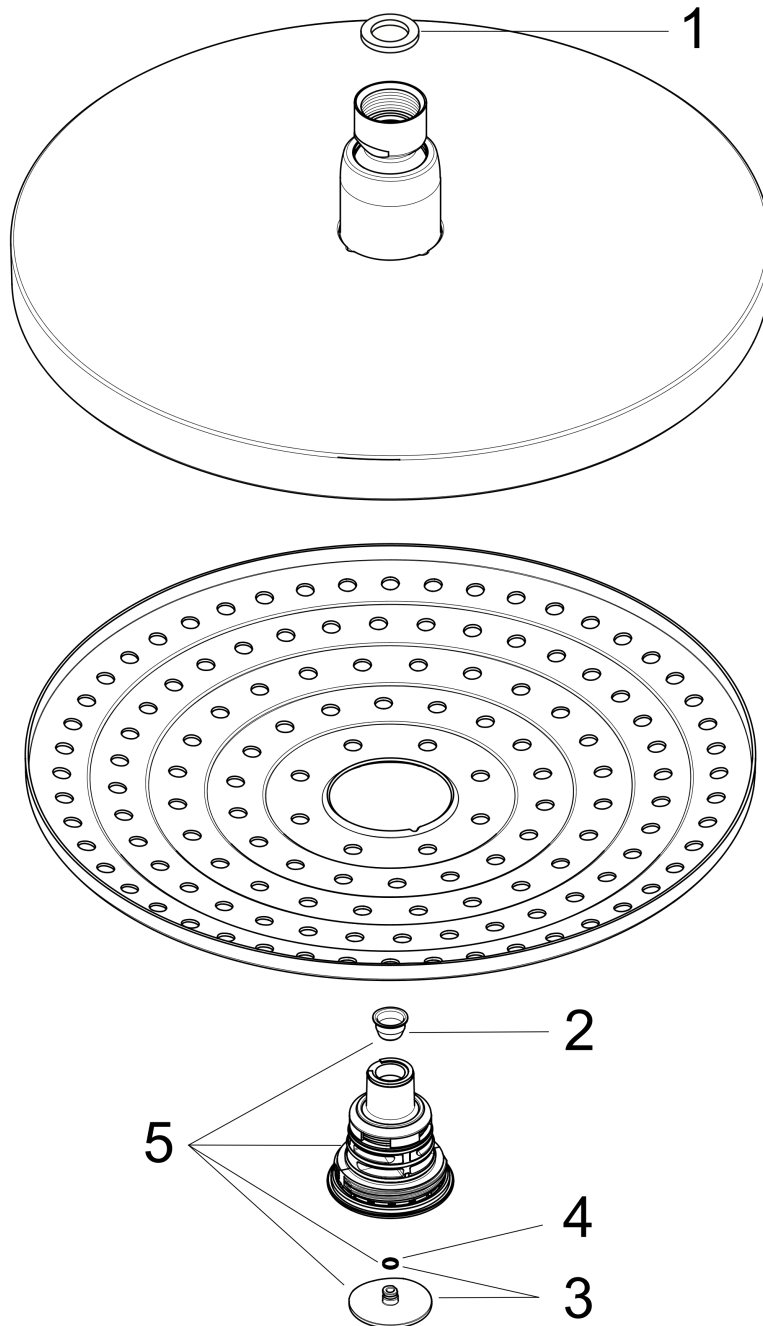

**Raindance Select S
Showerhead 240 2-Jet, 2.5 GPM**

Finishes : **brushed nickel** Part no. : **26469821**

Description

Features

- 134 no-clog spray channels
- Spray modes: RainAir, Rain
- Flow: 2.5 GPM (9.5 L/Min)
- Select button for comfortable alternation of spray modes
- Fully-finished matching spray face
- Spray face removable for cleaning

Item details

List Price \$ 711.00

Technology

Compliance

Product image

Scale drawing

Raindance Select S
Showerhead 240 2-Jet, 2.5 GPM
 Finishes : **brushed nickel** Part no. : **26469821**

Exploded drawing

Year of production: >01/14

Raindance Select S
Showerhead 240 2-Jet, 2.5 GPM
 Finishes : **brushed nickel** Part no. : **26469821**

Spare parts list

Year of production: >01/14

Pos.	Description	Part no.	Price	PU
1	seal	98058000	-	1
2	filter	97735000	-	1
3	cover	98344000	-	1
4	O-ring 3x1	98384000	-	1
5	selector assy	98343001	-	1