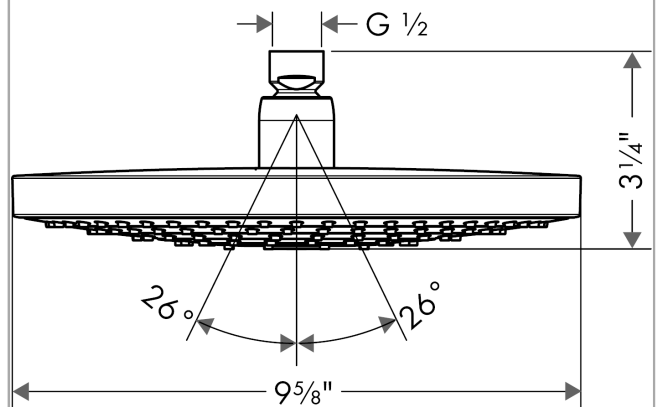

**Raindance Select S
Showerhead 240 2-Jet, 2.5 GPM**

Finishes : **brushed nickel** Part no. : **26469821**

Description

Features

- 134 no-clog spray channels
- Spray modes: RainAir, Rain
- Flow: 2.5 GPM (9.5 L/Min)
- Select button for comfortable alternation of spray modes
- Fully-finished matching spray face
- Spray face removable for cleaning

Item details

List Price \$ 711.00

Technology

Compliance

Product image

Scale drawing

Raindance Select S
Showerhead 240 2-Jet, 2.5 GPM
 Finishes : **brushed nickel** Part no. : **26469821**

Exploded drawing

Year of production: >01/14

Raindance Select S
Showerhead 240 2-Jet, 2.5 GPM
 Finishes : **brushed nickel** Part no. : **26469821**

Spare parts list

Year of production: >01/14

Pos.	Description	Part no.	Price	PU
1	seal	98058000	-	1
2	filter	97735000	-	1
3	cover	98344000	-	1
4	O-ring 3x1	98384000	-	1
5	selector assy	98343001	-	1