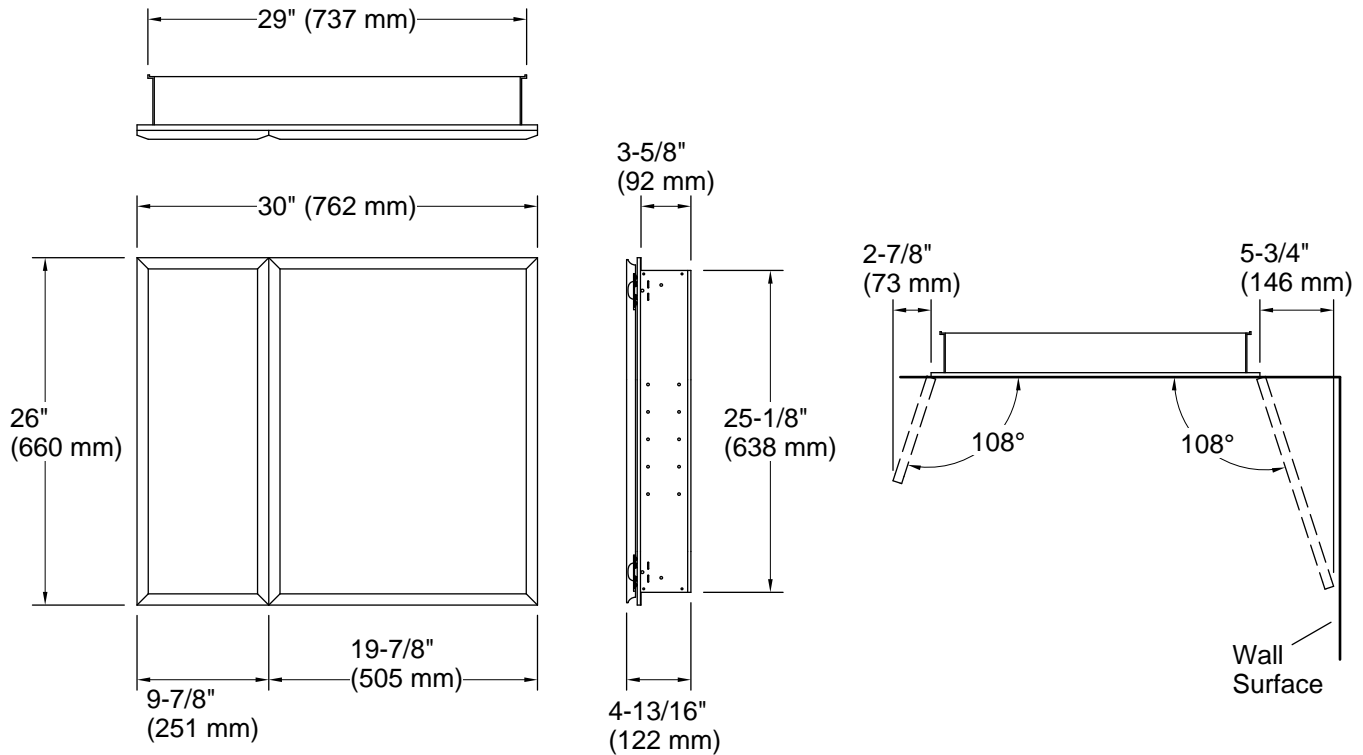

Technical Information

All product dimensions are nominal.

Notes

Install this product according to the installation guide.

When determining the height of the medicine cabinet, ensure the mirrored door will clear all obstacles (such as a faucet). A minimum distance of 3" (76 mm) is required.

For surface-mount, use anchors (not provided) rated for the loaded weight of this product.

This cabinet is designed for either right or left door swing. Check for obstructions.