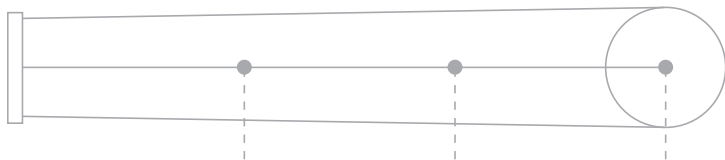

Technical Data	LED Type	RGB+W LED Tube
	Power Consumption	16W
	Power Supply	DC15V 3A, AC 100-240V
	Battery Compatibility	Built in Rechargeable Li-Ion
	Charge Time to Full	2-4 Hours (depending on depletion of battery)
	Runtime @ 100% Brightness	2.2 Hours of Runtime at 100% Brightness
	CRI (Ra)	98
	TLCI	95
	Color Temperature	2700K-6500K
	Dimming	0-100%
	Control	Dimming, 2.4G wireless control
	Dimensions	2 Ft Length / 1.9 Diameter
	Weight	1.9 LBS
	Cooling System	Passive
	DMX Control	N/A
Mount	T12 & 1/4-20 via adaptor	
Warranty	Limited 1 year	

Distance	1M	2M	3M
2700K	375 lux 34 fc	99 lux 9 fc	46 lux 4 fc
3300K	330 lux 30 fc	103 lux 9 fc	53 lux 4 fc
5600K	352 lux 32 fc	105 lux 9 fc	54 lux 4 fc
6500K	430 lux 39 fc	117 lux 10 fc	54 lux 4 fc