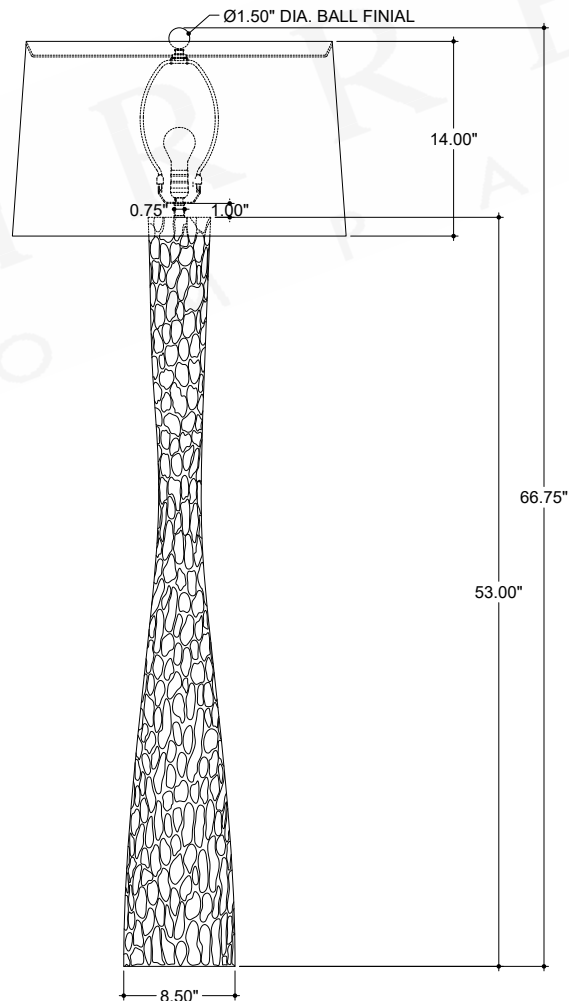

ITEM: 8000-0165

Overall Dimensions

Height: 66.75"

Diameter: 24"

TOP VIEW

FRONT VIEW