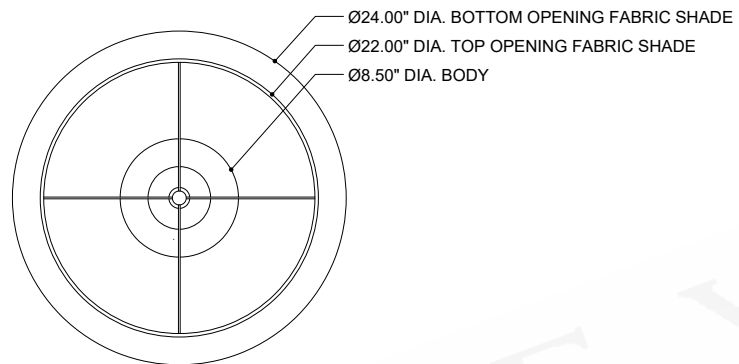

ITEM: 8000-0165

Overall Dimensions

Height: 66.75"

Diameter: 24"

TOP VIEW

FRONT VIEW