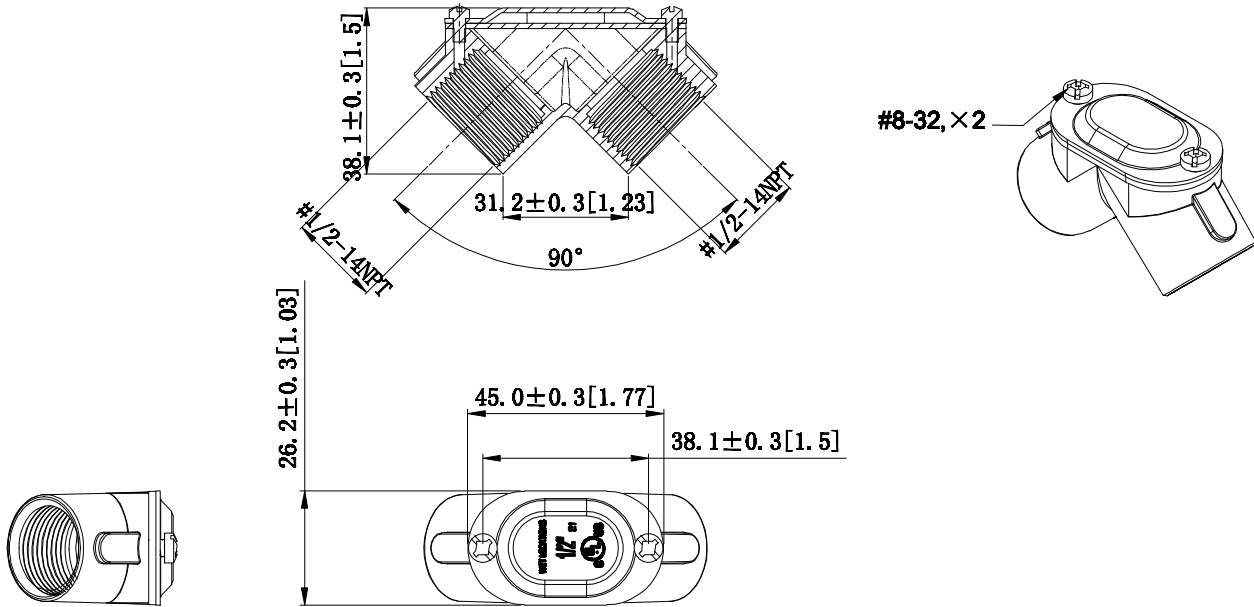

SIDES	BOTTOM
Material: ZAMAK	
2 Pcs #8-32x0.236 screw install	

DESCRIPTION

STANDARD PACKING

50 PCS

GARVIN INDUSTRIES

RED PULL ELBOWS, 90°

SIZE: A4 DWG NO. PE-50 REV

TRADE REFERENCE TERMS

DATA SHEET