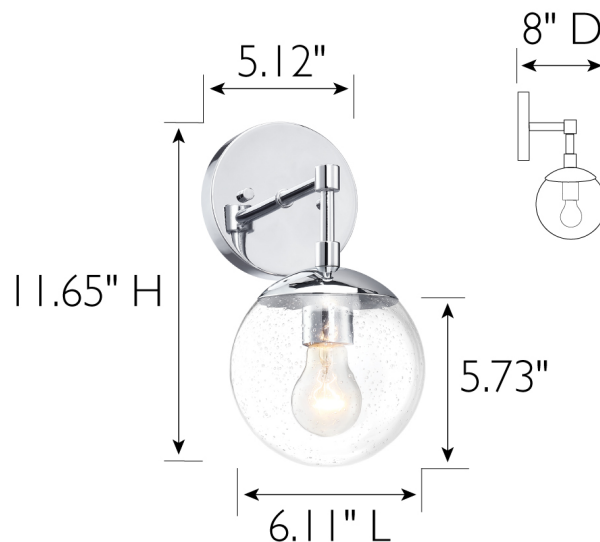

Gracelyn I-Light Dimmable Wall Light
Polished Chrome

SPECIFICATIONS

MOUNTING:	Wall Mount	LED BRIGHTNESS (LUMENS):	N/A
SLOPED CEILING ADAPTABLE:	No	LED COLOR CORRELATED TEMPERATURE (CCT):	N/A
LAMP TYPE:	Maximum 60W Medium Base Bulb	LED COLOR RENDERING INDEX (CRI):	N/A
BULB INCLUDED:	No	LED EFFICACY:	N/A
WATTS PER BULB:	60W	LED AVERAGE RATED LIFE:	N/A
TOTAL WATTAGE:	60W	ENERGY EFFICIENT:	No
DIMMABLE:	Yes	LIGHTING AMPS:	N/A
MATERIAL CONSTRUCTION:	Steel/Glass	VOLTAGE:	120V
ASSEMBLED DIMENSIONS:	11.65" H x 6.11" L x 8" D		
WEIGHT:	1.98 lbs.		
BACKPLATE DIMENSIONS:	5.12" H x 5.12" W x 1.02" D		
CANOPY/PLATE DIMENSIONS:	N/A		
GLASS/SHADE DIMENSIONS:	5.73" H x 6.11" L x 6.11" D		
GLASS/SHADE MATERIAL:	Glass		
GLASS/SHADE TYPE:	Seedy		
GLASS/SHADE COLOR:	Clear		