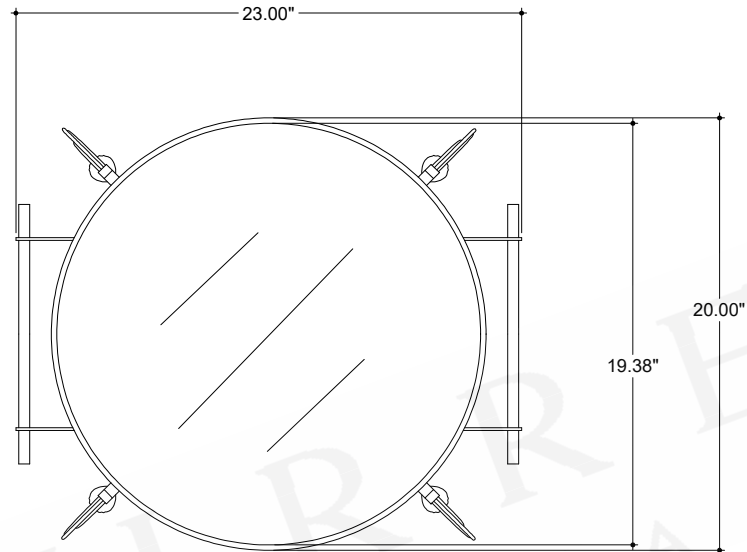

ITEM: 4000-0206

Overall Dimensions

Width: 23"  
Depth: 20"  
Height: 32"

TOP VIEW

FRONT VIEW