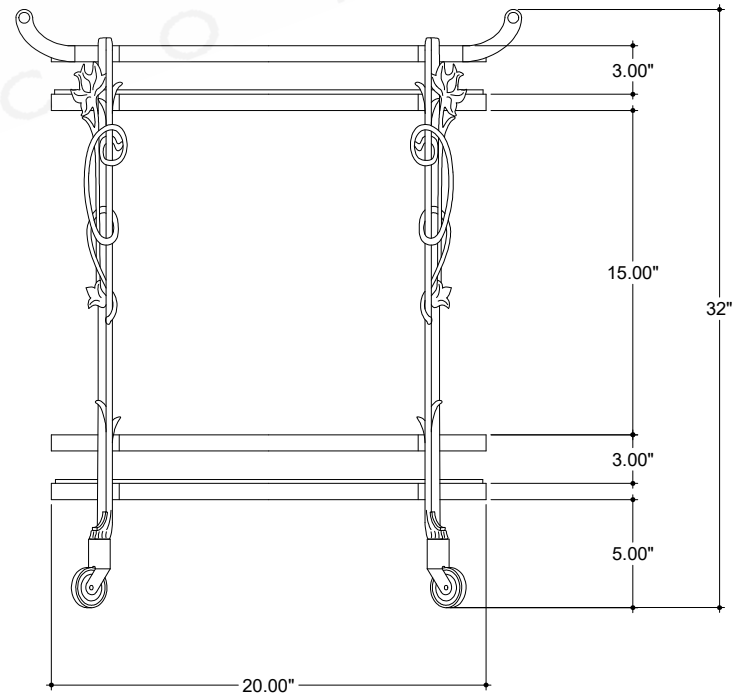

ITEM: 4000-0206

Overall Dimensions

Width: 23"  
Depth: 20"  
Height: 32"

TOP VIEW

FRONT VIEW