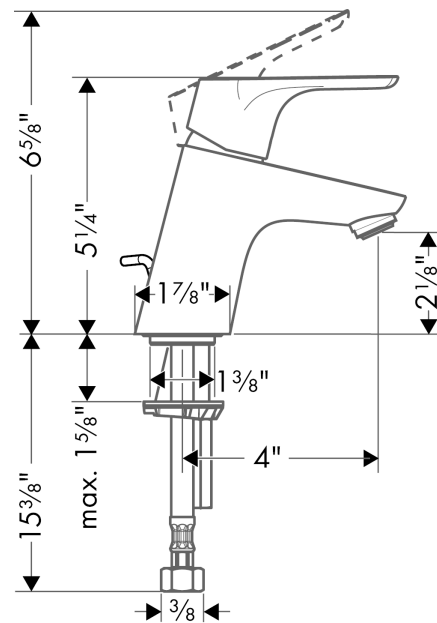

Focus

Single-Hole Faucet 70 with Pop-Up Drain, 1.2 GPM

Finishes : **chrome** Part no. : **04370000**

Description

Features

- Aerated spray
- Flow: 1.2 GPM (4.5 L/Min)
- Ceramic cartridge
- Includes pop-up drain

Item details

List Price \$ 221.00

Technology

Compliance

Product image

Scale drawing

Focus

Single-Hole Faucet 70 with Pop-Up Drain, 1.2 GPM

Finishes : **chrome** Part no. : **04370000**

Exploded drawing

Year of production: >07/16

Focus

Single-Hole Faucet 70 with Pop-Up Drain, 1.2 GPM

Finishes : **chrome** Part no. : **04370000**

Spare parts list

Year of production: >07/16

Pos.	Description	Part no.	Price	PU
1	handle	98532000	-	1
2	screw cover	96338000	-	1
3	flange	97406000	-	1
4	nut	97209000	-	1
5	cartridge, assy	95646001	-	1
6	locking screw for handle	95140000	-	1
7	seal	95008000	-	1
8	adapter for cartridge	98750000	-	1
9	O-Ring 30x2	98186000	-	1
10	O-ring 35x2	92604000	-	1
11	aerator M24x1 (4,5 l/min)	92877000	-	1
12	seal Ø 42	98722000	-	1
13	fixing set	88508000	-	1
14	connection hose 18½" M8x0,75 3/8"	96321001	-	1
15	pull rod	96657000	-	1
a	pop up waste	88509000	-	1
b	escutcheon	06490000	-	1
c	aerator M24x1 (3,5 l/min)	92508000	-	1