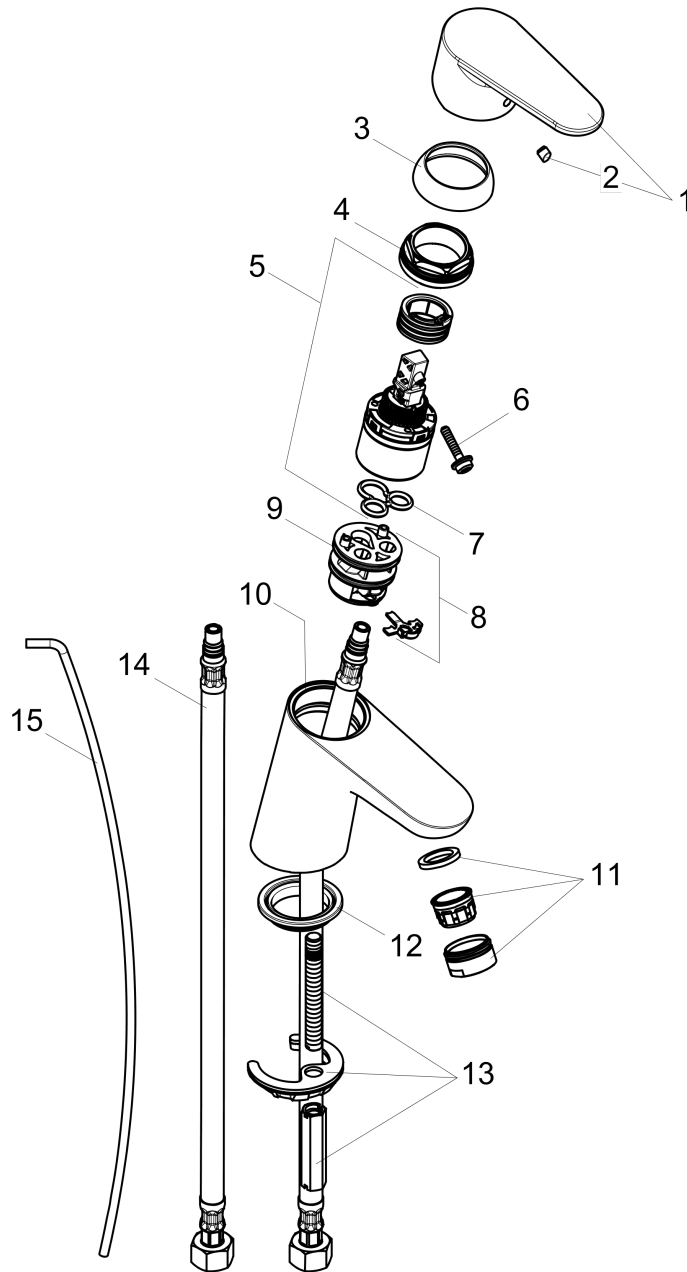

Focus

Single-Hole Faucet 70 with Pop-Up Drain, 1.2 GPM

Finishes : **chrome** Part no. : **04370000**

Description

Features

- Aerated spray
- Flow: 1.2 GPM (4.5 L/Min)
- Ceramic cartridge
- Includes pop-up drain

Item details

List Price \$ 221.00

Technology

Compliance

Product image

Scale drawing

Focus

Single-Hole Faucet 70 with Pop-Up Drain, 1.2 GPM

Finishes : **chrome** Part no. : **04370000**

Exploded drawing

Year of production: >07/16

Focus

Single-Hole Faucet 70 with Pop-Up Drain, 1.2 GPM

Finishes : **chrome** Part no. : **04370000**

Spare parts list

Year of production: >07/16

Pos.	Description	Part no.	Price	PU
1	handle	98532000	-	1
2	screw cover	96338000	-	1
3	flange	97406000	-	1
4	nut	97209000	-	1
5	cartridge, assy	95646001	-	1
6	locking screw for handle	95140000	-	1
7	seal	95008000	-	1
8	adapter for cartridge	98750000	-	1
9	O-Ring 30x2	98186000	-	1
10	O-ring 35x2	92604000	-	1
11	aerator M24x1 (4,5 l/min)	92877000	-	1
12	seal Ø 42	98722000	-	1
13	fixing set	88508000	-	1
14	connection hose 18½" M8x0,75 3/8"	96321001	-	1
15	pull rod	96657000	-	1
a	pop up waste	88509000	-	1
b	escutcheon	06490000	-	1
c	aerator M24x1 (3,5 l/min)	92508000	-	1