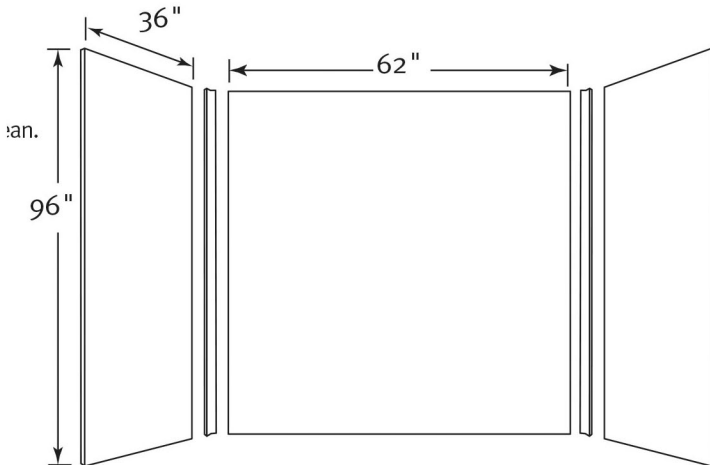

Designed to fit base areas  
 36" deep or smaller x 60" wide x 72" high or smaller  
 (914 mm x 1524 mm x 1829 mm)

- The **SK-366072** is a five piece shower wall panel system with a smooth surface.

Designed to fit base areas  
 36" deep or smaller x 62" wide x 96" high or smaller  
 (914 mm x 1575 mm x 2438 mm)

- The **SK-366296** is a five piece shower wall panel system with a smooth surface.