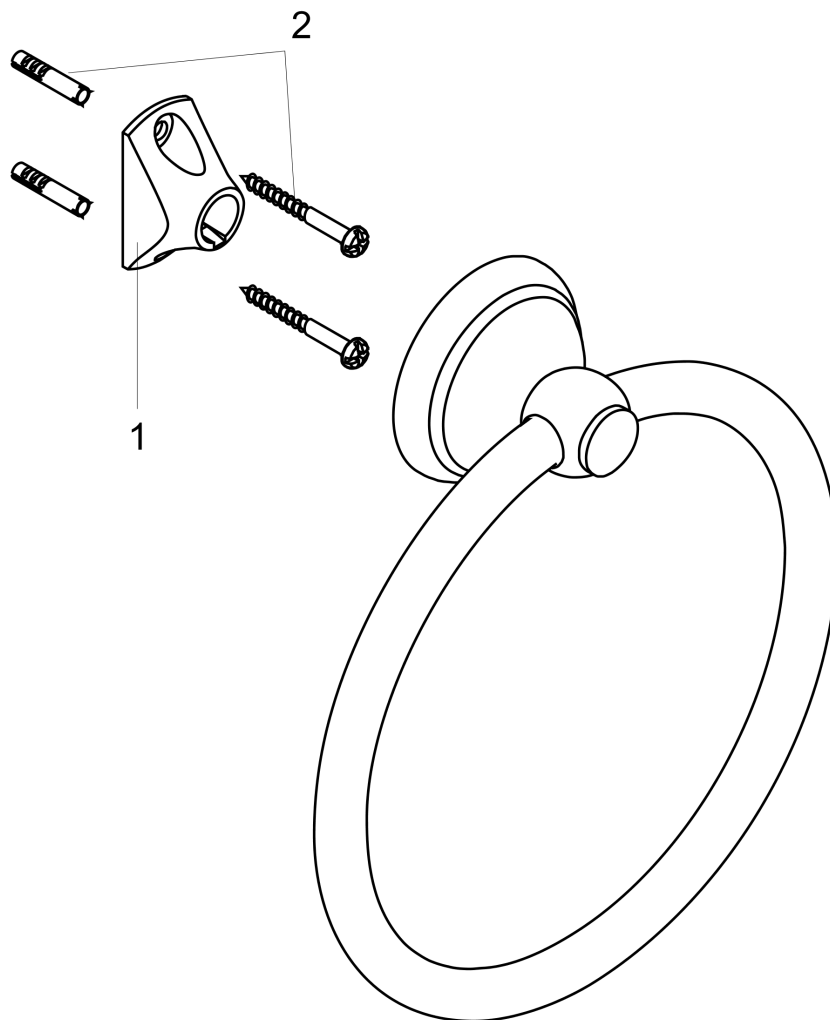

C Accessories

Towel Ring

Finishes : **polished nickel** Part no. : **06095830**

Description

Features

- Metal holder
- Brass
- Wall-mounted

Item details

List Price \$ 179.00

Product image

Scale drawing

C Accessories

Towel Ring

Finishes : polished nickel Part no. : 06095830

Exploded drawing

Year of production: >01/04

C Accessories

Towel Ring

Finishes : **polished nickel** Part no. : **06095830**

Spare parts list

Year of production: >01/04

Pos.	Description	Part no.	Price	PU
1	support element	96341000	-	1
2	mounting set	40915000	-	1