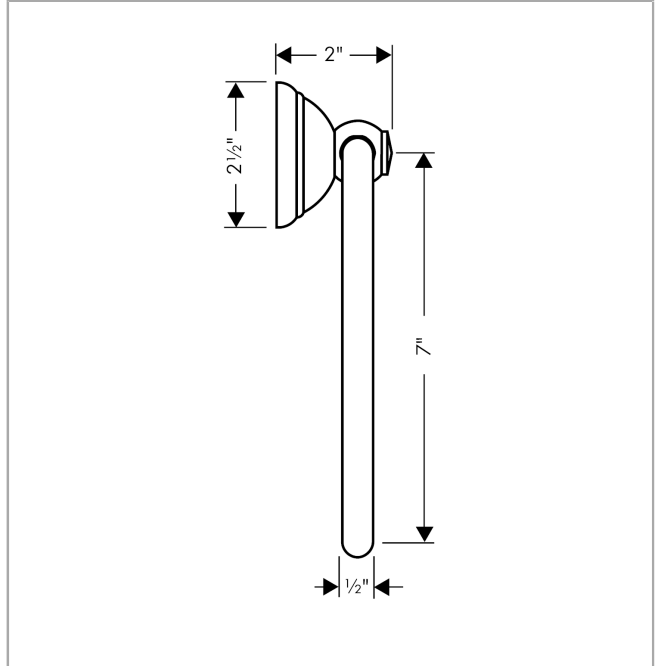

C Accessories

Towel Ring

Finishes : **polished nickel** Part no. : **06095830**

Description

Features

- Metal holder
- Brass
- Wall-mounted

Item details

List Price \$ 179.00

Product image

Scale drawing

C Accessories

Towel Ring

Finishes : polished nickel Part no. : 06095830

Exploded drawing

Year of production: >01/04

C Accessories

Towel Ring

Finishes : **polished nickel** Part no. : **06095830**

Spare parts list

Year of production: >01/04

Pos.	Description	Part no.	Price	PU
1	support element	96341000	-	1
2	mounting set	40915000	-	1