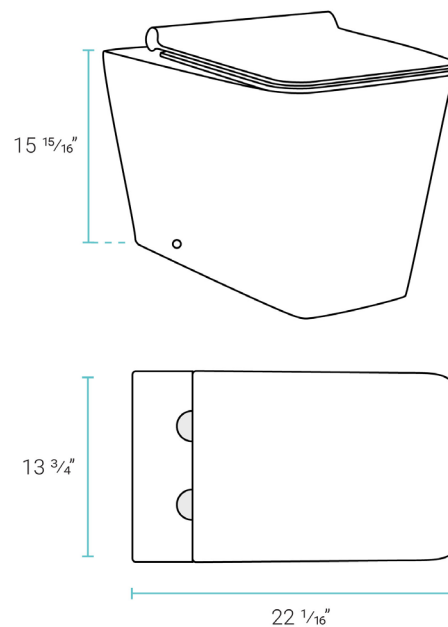

Concorde

Back-to-Wall Toilet

SM-WT555

Included Parts:

- Back-to-Wall Toilet: SM-WT555
- QQ Feet: SM-QQF16
- Quick-Release Seat: SM-QRS42
- Outlet Pipe: SM-CPT42
- Floor Anchor Kit: SM-TPT29

Required Components (sold separately):

Installation:

- Floor-mount
- 7" vertical rough-in

Colors & Finishes:

- White: SM-WT555

Specifications:

- N.W: 70.0 lb.
- L: 22 1/16" x W: 13 3/4" x H: 15 15/16"

Dual-Flush Flush Actuator SM-WC001Z

Features:

Specifications:

- N.W: 2.0 lb.
- L: 9 11/16" x W: 9/16" x H: 6 1/2"

Included Parts:

- Flush Actuator: SM-WC001Z

Compatible Parts (sold separately):

- Residential Concealed In-Wall Toilet Tank for Back-to-Wall Toilet: SM-WC324
- Commercial Concealed In-Wall Toilet Tank for Back-to-Wall Toilet: SM-WC326
- Residential Concealed In-Wall Toilet Tank for Wall-Hung Toilet: SM-WC424
- Commercial Concealed In-Wall Toilet Tank for Wall-Hung Toilet: SM-WC426