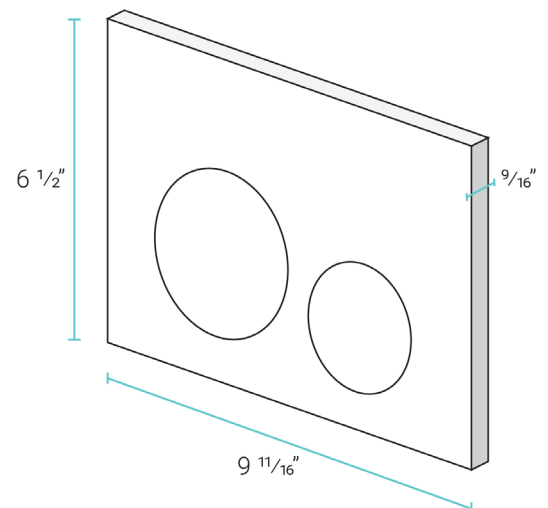

Installation:

- Floor-mount
- 7" vertical rough-in

Colors & Finishes:

- White: SM-WT555

Specifications:

- N.W: 70.0 lb.
- L: 22 1/16" x W: 13 3/4" x H: 15 15/16"

Dual-Flush Flush Actuator SM-WC001Z

Features:

Specifications:

- N.W: 2.0 lb.
- L: 9 11/16" x W: 9/16" x H: 6 1/2"

Included Parts:

- Flush Actuator: SM-WC001Z

Compatible Parts (sold separately):

- Residential Concealed In-Wall Toilet Tank for Back-to-Wall Toilet: SM-WC324
- Commercial Concealed In-Wall Toilet Tank for Back-to-Wall Toilet: SM-WC326
- Residential Concealed In-Wall Toilet Tank for Wall-Hung Toilet: SM-WC424
- Commercial Concealed In-Wall Toilet Tank for Wall-Hung Toilet: SM-WC426

Installation:

- In-wall

Specifications:

- N.W: 8.13 lb.
- L: 24" x W: 3 1/4" x H: 28 15/16"

Included Parts:

- Discharge Pipe: SM-CPT24
- Flush Valve: SM-CPT30
- Flush Valve Holder: SM-CPT35
- Inlet / Outlet Pipes: SM-CPT42
- Water Tank Pipe: SM-CPT86
- Fill Valve: SM-CPT53
- Tank O-Ring: SM-CPT69
- Water Supply Line: SM-CPT70
- Inlet O-Ring: SM-CPT87
- Flush Valve Set Board: SM-CPT89
- Fill Valve Clip: SM-CPT92
- Kit Pack: SM-CPT98