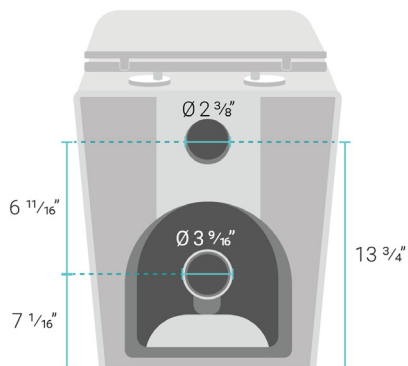

- Wall Actuator: SM-WC001, SM-WC002, SM-WC003 *
- In-Wall Tank Carrier System: SM-WC324, SM-WC326

* Color & style options available

Features:

- Space saving, back-to-wall design
- Square bowl
- Glazed ceramic
- Quick-release, soft-close seat

Installation:

- Floor-mount
- 7" vertical rough-in

Colors & Finishes:

- White: SM-WT555

Specifications:

- N.W: 70.0 lb.
- L: 22 1/16" x W: 13 3/4" x H: 15 15/16"

Dual-Flush Flush Actuator SM-WC001Z

Features:

Specifications:

- N.W: 2.0 lb.
- L: 9 11/16" x W: 9/16" x H: 6 1/2"

Included Parts:

- Flush Actuator: SM-WC001Z

Compatible Parts (sold separately):

- Residential Concealed In-Wall Toilet Tank for Back-to-Wall Toilet: SM-WC324
- Commercial Concealed In-Wall Toilet Tank for Back-to-Wall Toilet: SM-WC326
- Residential Concealed In-Wall Toilet Tank for Wall-Hung Toilet: SM-WC424
- Commercial Concealed In-Wall Toilet Tank for Wall-Hung Toilet: SM-WC426

Installation:

- In-wall

Specifications:

- N.W: 8.13 lb.
- L: 24" x W: 3 1/4" x H: 28 15/16"

Included Parts:

- Discharge Pipe: SM-CPT24
- Flush Valve: SM-CPT30
- Flush Valve Holder: SM-CPT35
- Inlet / Outlet Pipes: SM-CPT42
- Water Tank Pipe: SM-CPT86
- Fill Valve: SM-CPT53
- Tank O-Ring: SM-CPT69
- Water Supply Line: SM-CPT70
- Inlet O-Ring: SM-CPT87
- Flush Valve Set Board: SM-CPT89
- Fill Valve Clip: SM-CPT92
- Kit Pack: SM-CPT98