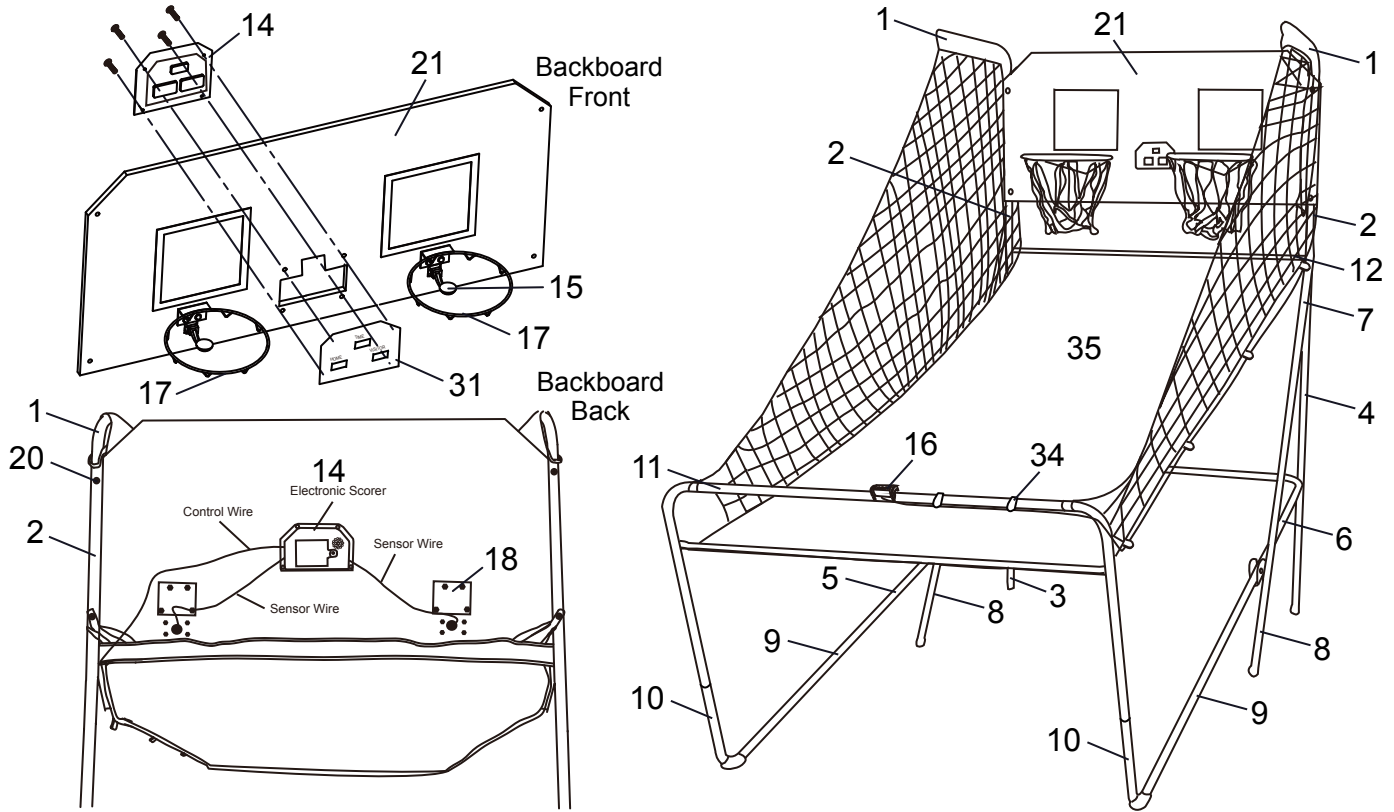

SURE SHOT ELECTRONIC BASKETBALL - NG2233BL

Spec Sheet

UPC Code: 672875903962

43" x 20.5" backboard is 9mm CARB certified MDF with 4-color graphic laminated front.

Ball Return is made of black durable "rip stop" polyester and double stitching to hold white side nets. Bottom return area is approx. 38"W x 90"L with 30"H net sides at tallest point.

Controller mounted on front bar to control scorer, game mode, time and sound for 8 games.

LED infrared dual display electronic scoring and timing clock – 5.5" x 3.5" ABS, wired to paddle sensors mounted below each rim.

Frame is .875" dia. black powder coated heavy gauge steel tubing with built in hinge and locking system to allow folding for storage.

Includes four 7" dia. basketballs, ball pump with needle and two red, white and blue basketball nets.

SURE SHOT ELECTRONIC BASKETBALL - NG2233BL

Spec Sheet

PARTS

<p>1 NGP6020</p>  <p>x2</p> <p>Tube 1 Ø22x580x440mm Steel</p>	<p>2 NGP6021</p>  <p>x2</p> <p>Tube 2 Ø22x685mm Steel</p>	<p>3 NGP6022</p>  <p>x1</p> <p>Tube 3 Ø22x890mm Steel</p>	<p>4 NGP6023</p>  <p>x1</p> <p>Tube 4 Ø22x890mm Steel</p>
<p>5 NGP6024</p>  <p>x1</p> <p>Tube 5 Ø22x755x580mm Steel</p>	<p>6 NGP6025</p>  <p>x1</p> <p>Tube 6 Ø22x755x580mm Steel</p>	<p>7 NGP6026</p>  <p>x2</p> <p>Tube 7 Ø22x830mm Steel</p>	<p>8 NGP6027</p>  <p>x2</p> <p>Tube 8 Ø22x835mm Steel</p>
<p>9 NGP6028</p>  <p>x2</p> <p>Tube 9 Ø22x740mm Steel</p>	<p>10 NGP6029</p>  <p>x2</p> <p>Tube 10 Ø22x540x385mm Steel</p>	<p>11 NGP6030</p>  <p>x1</p> <p>Tube 11 Ø22x1065x520mm Steel</p>	<p>12 NGP6031</p>  <p>x2</p> <p>Tube 12 Ø12.7x1070mm Steel</p>
<p>13 NGP6032</p>  <p>x4</p> <p>Basketball 7" Dia. Rubber</p>	<p>14 NGP6033</p>  <p>x1</p> <p>Electronic Scorer 5.5" x 3.5" ABS</p>	<p>15 NGP6034</p>  <p>x2</p> <p>Switch Sensor 9.5" x 2" x 2" ABS</p>	<p>16 NGP6035</p>  <p>x1</p> <p>Control Box with Wire 4.75" x 2.25" x 1.5" ABS</p>