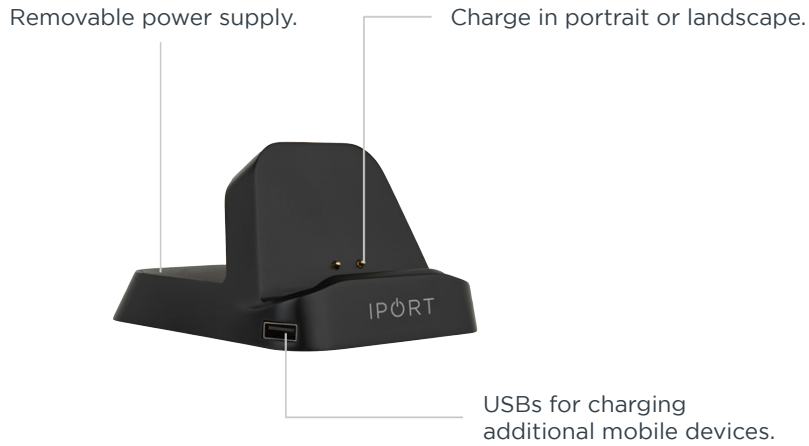

STAND

POWER

INPUT: 15V 2A DC via Barrel Connector ID 2.1mm, OD 5.5mm
OUTPUT: 5V 2A via CHARGE CASE Charging Pins
and 5V 1.2A via USB-A (X2)

70235

BLACK

ACCESSORIES

I PORT LIGHTNING CABLE 0.25M Black

Charge any Apple Lightning iOS device via Charge Stand USB-A Ports.

71022

BLACK

15V INTL Power Adapters

Use Charge Stand in major regions around the world.

70242

BLACK