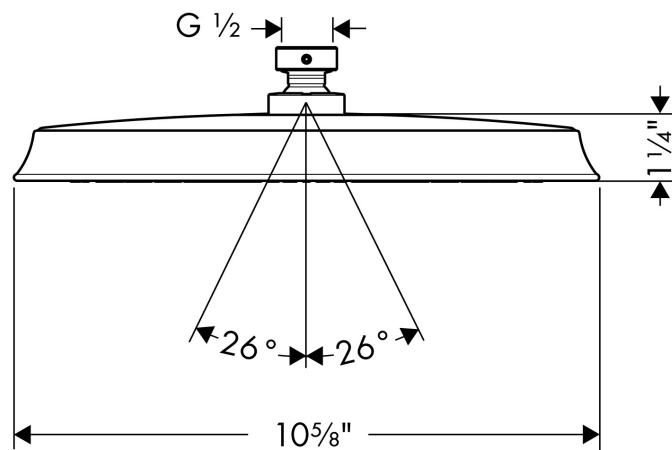

Technology

Features

- Spray modes: PowderRain
- 180 no-clog spray channels
- Flow: 2.5 GPM (9.5 L/Min)
- Fully-finished matching spray face
- Spray face removable for cleaning