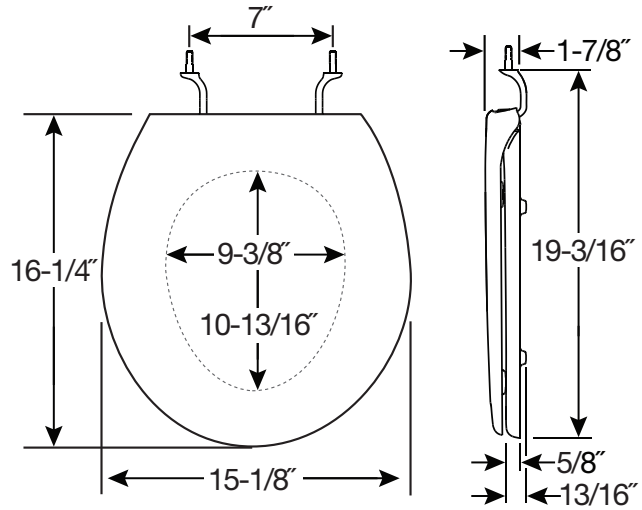

COMMERCIAL PLASTIC TOILET SEAT

FEATURES:

- **7" Bolt Spread**
Fits Case 1000 bowls

SPECIFICATIONS:

- Size:** Round
- Material:** Plastic
- Style:** Closed Front with Cover
- Ring Bumpers:** Four
- Hinges:** Chrome-Plated Brass
- Hardware:** Non-Corroding 300 Series Stainless Steel Washers and Nuts
- Fits:** Case Bowls
- Brand:** Bemis-Branded Product