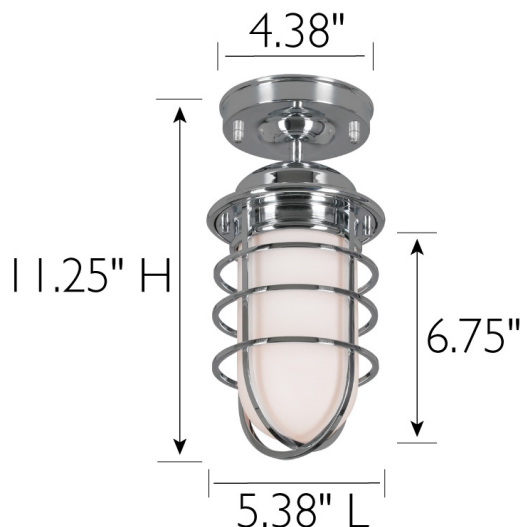

Seaton I-Light Semi-Flush Indoor Ceiling Light Polished Chrome

SPECIFICATIONS

MOUNTING:	Semi Flush Mount	LED BRIGHTNESS (LUMENS):	N/A
SLOPED CEILING ADAPTABLE:	No	LED COLOR CORRELATED TEMPERATURE (CCT):	N/A
LAMP TYPE 1:	Maximum 60W Medium Base Bulb	LED COLOR RENDERING INDEX (CRI):	N/A
BULB INCLUDED:	No	LED EFFICACY:	N/A
WATTS PER BULB:	60W	LED AVERAGE RATED LIFE:	N/A
TOTAL WATTAGE:	60W	ENERGY EFFICIENT:	No
DIMMABLE:	Yes	LIGHTING AMPS:	0.5
MATERIAL CONSTRUCTION:	N/A	VOLTAGE:	120V
ASSEMBLED DIMENSIONS:	11.25" H x 5.38" L x 5.38" D		
WEIGHT:	1.81 lbs.		
BACKPLATE DIMENSIONS:	N/A		
CANOPY/PLATE DIMENSIONS:	1.38" H x 4.38" W x 4.38" D		
GLASS/SHADE DIMENSIONS:	6.75" H x 3.63" W x 3.63" D		
GLASS/SHADE MATERIAL:	Glass		
GLASS/SHADE TYPE:	Opal		
GLASS/SHADE COLOR:	Frosted		