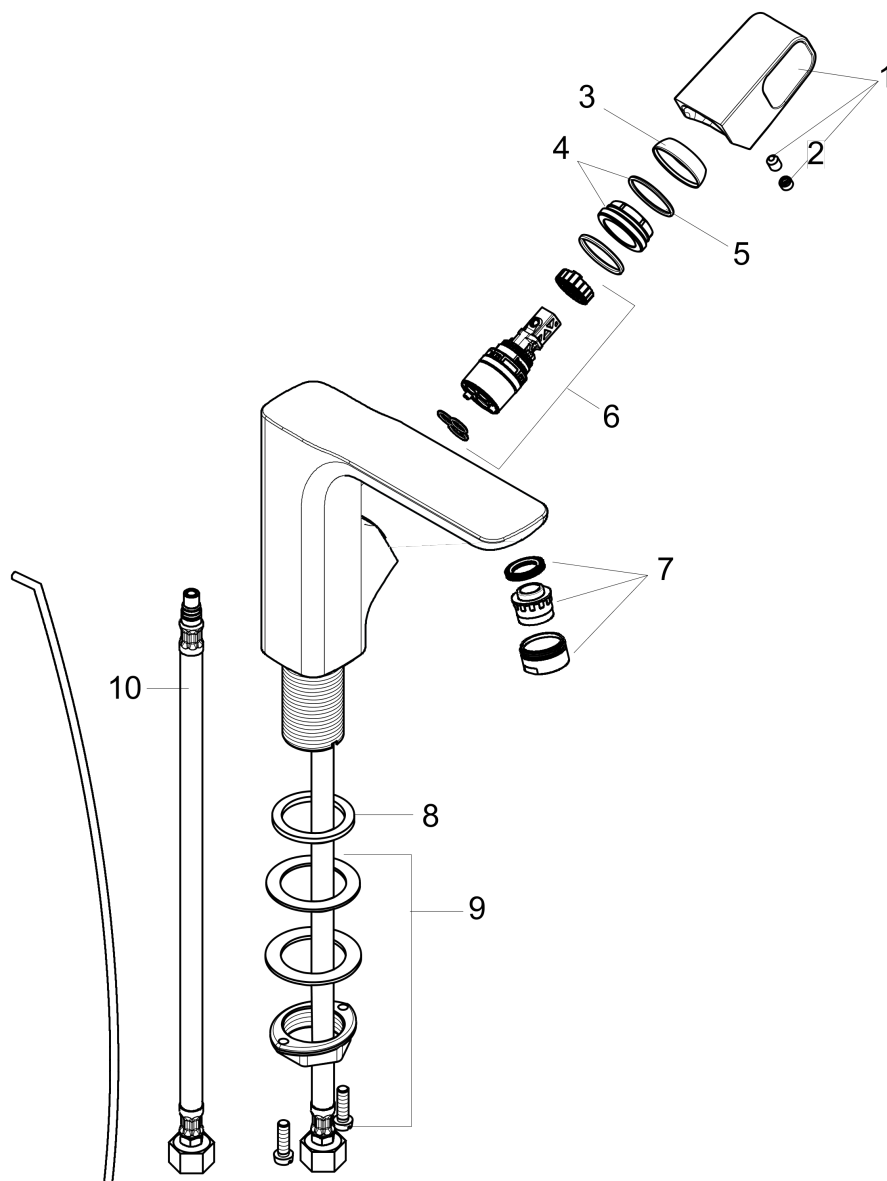

AXOR Urquiola
Single-Hole Faucet 130 with Pop-Up Drain, 1.2 GPM
Finishes : **chrome** Part no. : **11020001**

Description

Features

- Aerated spray
- Flow: 1.2 GPM (4.5 L/Min)
- Ceramic cartridge
- Includes pop-up drain

Technology

Product image

Scale drawing

AXOR Urquiola
Single-Hole Faucet 130 with Pop-Up Drain, 1.2 GPM
Finishes : **chrome** Part no. : **11020001**

Exploded drawing

Year of production: >07/16

AXOR Urquiola
Single-Hole Faucet 130 with Pop-Up Drain, 1.2 GPM
 Finishes : **chrome** Part no. : **11020001**

Spare parts list

Year of production: >07/16

Pos.	Description	Part no.	PC	PU
1	handle	11093000	0	1
2	screw cover	96338000	0	1
3	flange	98863000	0	1
4	nut	95178000	0	1
5	O-Ring 22x2	98185000	0	1
6	cartridge, assy	95973001	0	1
7	aerator M24x1 (4,5 l/min)	92877000	0	1
8	flat seal	98749000	0	1
9	fixing set (Ø 32)	13961000	0	1
10	connection hose 18½" M8x0,75 3/8"	96321001	0	1
a	pull rod	96923000	0	1
b	pop up waste	94159000	0	1
c	O-ring 25x2	98389000	0	1