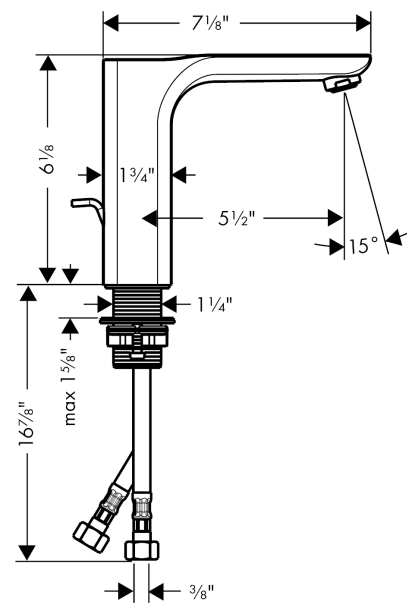

AXOR Urquiola
Single-Hole Faucet 130 with Pop-Up Drain, 1.2 GPM
Finishes : **chrome** Part no. : **11020001**

Description

Features

- Aerated spray
- Flow: 1.2 GPM (4.5 L/Min)
- Ceramic cartridge
- Includes pop-up drain

Technology

Product image

Scale drawing

AXOR Urquiola
Single-Hole Faucet 130 with Pop-Up Drain, 1.2 GPM
Finishes : **chrome** Part no. : **11020001**

Exploded drawing

Year of production: >07/16

AXOR Urquiola
Single-Hole Faucet 130 with Pop-Up Drain, 1.2 GPM
 Finishes : **chrome** Part no. : **11020001**

Spare parts list

Year of production: >07/16

Pos.	Description	Part no.	PC	PU
1	handle	11093000	0	1
2	screw cover	96338000	0	1
3	flange	98863000	0	1
4	nut	95178000	0	1
5	O-Ring 22x2	98185000	0	1
6	cartridge, assy	95973001	0	1
7	aerator M24x1 (4,5 l/min)	92877000	0	1
8	flat seal	98749000	0	1
9	fixing set (Ø 32)	13961000	0	1
10	connection hose 18½" M8x0,75 3/8"	96321001	0	1
a	pull rod	96923000	0	1
b	pop up waste	94159000	0	1
c	O-ring 25x2	98389000	0	1