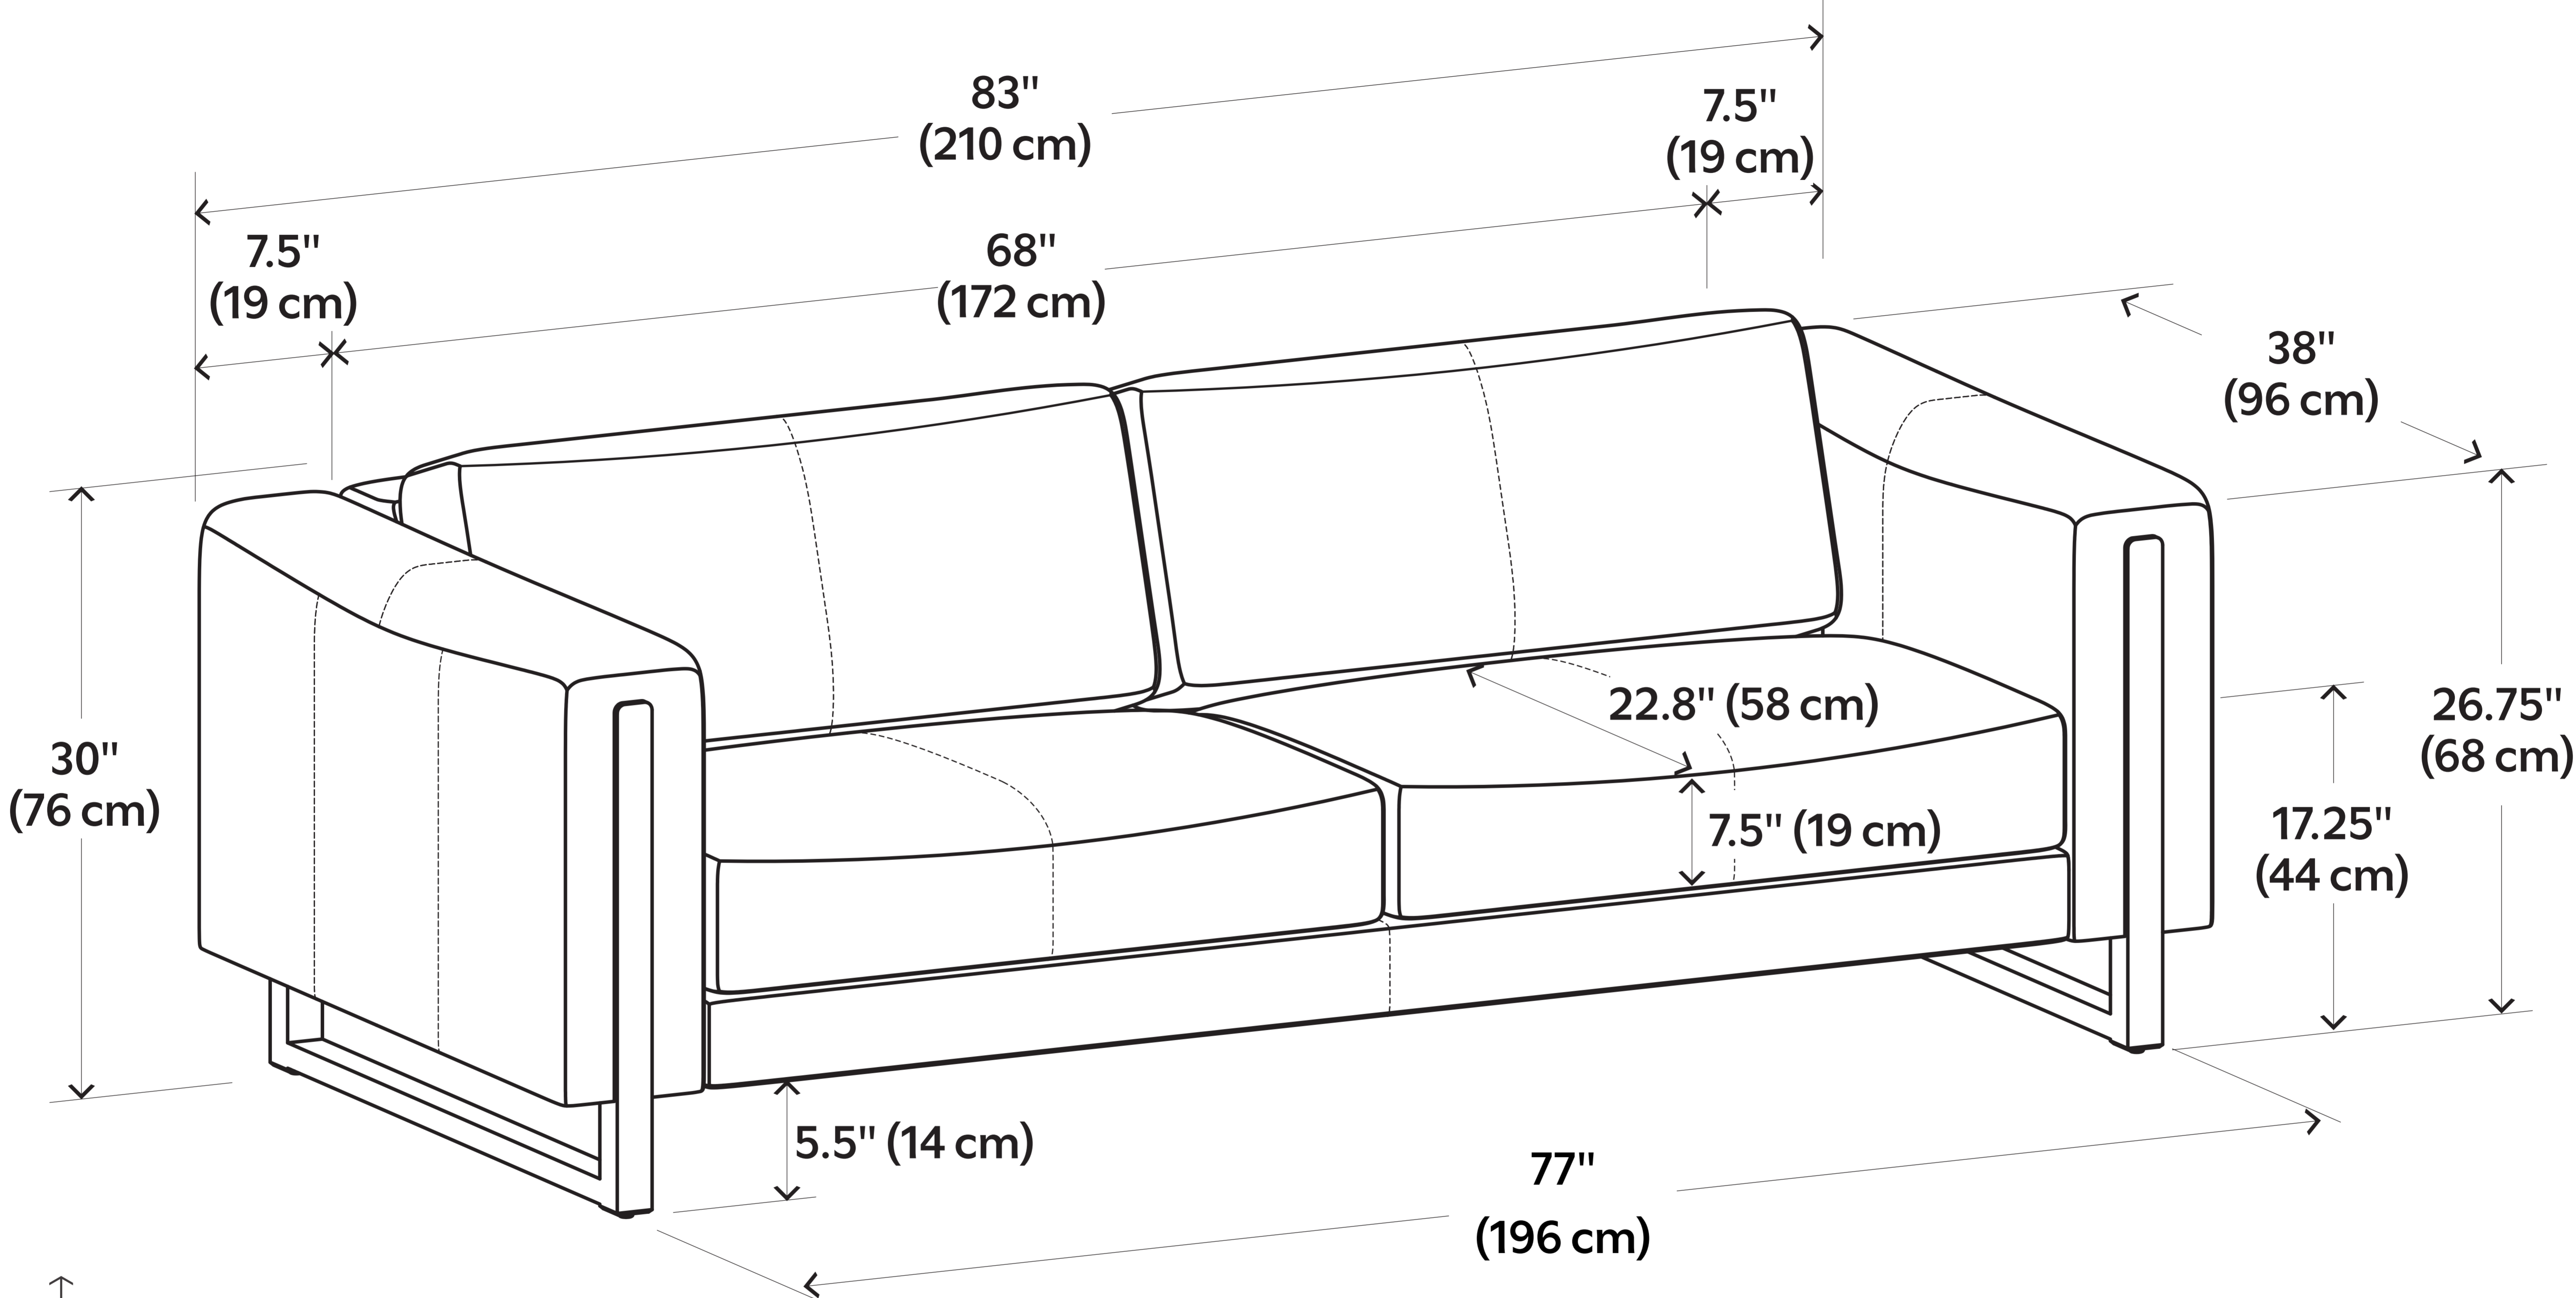

# Richard 83 inch Sofa

**Net weight:** 125 lbs / 57 Kgs